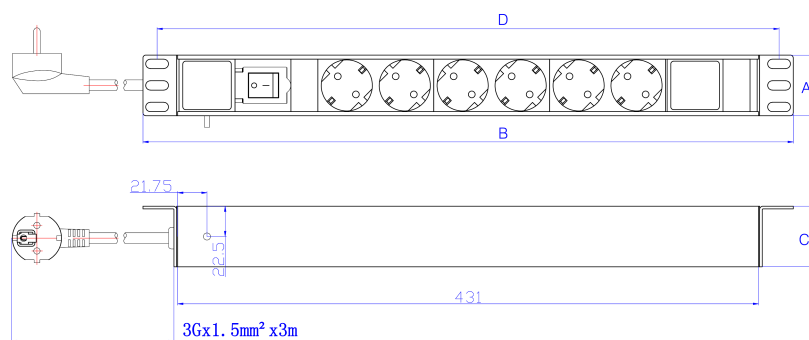

Product Specifications

Feature	Values
Mounting dimension	19 inch
Mounting size	465 mm
Mounting direction	Horizontal
Electrical connection	Connecting cord with plug

Excel 8 Way Vertical PDU 8x Schuko Socket Passive 16A Schuko Plug LED

Item Code: 555-083

Type of electric plug connection	2 Pin DIN49441
Cable length	3 m
Number of Schuko socket outlets	8
Width	44.4 mm
Height	488 mm
Depth	62 mm
Supply voltage	250 V
Switchable	no
With LED indication	no
With mounting bracket	yes

Additional specifications

Features	Values
Input cable type	3 core 1.5mm cable
PDU Input cable connector	N/A
Rated Voltage	250 V AC 50/60 Hz
Rated current	16 Amp
Maximum power	4000 W
Unit control	LED indicator. On/off rocker switch
Insulation Resistance	$\geq 5\text{M}\Omega$
Fire resistance	Flame retardant
Operating temperature	-10°C to +45°C
Relative humidity	0% to 90%
Cable entry (horizontal orientation)	Left
Cable entry (vertical orientation)	Top
Master Circuit Breaker	NO
Master Switch	Yes (only on products marked as 'Switched')
Housing colour	Silver
Housing material	Aluminum

Excel 8 Way Vertical PDU 8x Schuko Socket Passive 16A Schuko Plug LED

Item Code: 555-083

excel
without compromise.

Product drawing

Key	
A	Height
B	Width
C	Depth
D	Mounting Centres

All dimensions are in mm unless stated otherwise