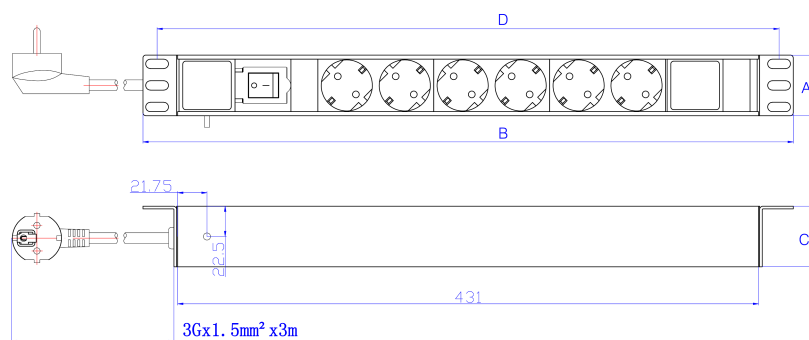

## Product Specifications

Feature	Values
Mounting dimension	19 inch
Mounting size	465 mm
Mounting direction	Horizontal
Electrical connection	Connecting cord with plug

# Excel 8 Way Vertical PDU 8x Schuko Socket Passive 16A Schuko Plug LED

Item Code: 555-083

Type of electric plug connection	2 Pin DIN49441
Cable length	3 m
Number of Schuko socket outlets	8
Width	44.4 mm
Height	488 mm
Depth	62 mm
Supply voltage	250 V
Switchable	no
With LED indication	no
With mounting bracket	yes

## Additional specifications

Features	Values
Input cable type	3 core 1.5mm cable
PDU Input cable connector	N/A
Rated Voltage	250 V AC 50/60 Hz
Rated current	16 Amp
Maximum power	4000 W
Unit control	LED indicator. On/off rocker switch
Insulation Resistance	$\geq 5\text{M}\Omega$
Fire resistance	Flame retardant
Operating temperature	-10°C to +45°C
Relative humidity	0% to 90%
Cable entry (horizontal orientation)	Left
Cable entry (vertical orientation)	Top
Master Circuit Breaker	NO
Master Switch	Yes (only on products marked as 'Switched')
Housing colour	Silver
Housing material	Aluminum

## Product drawing

Key	
A	Height
B	Width
C	Depth
D	Mounting Centres

All dimensions are in mm  
unless stated otherwise