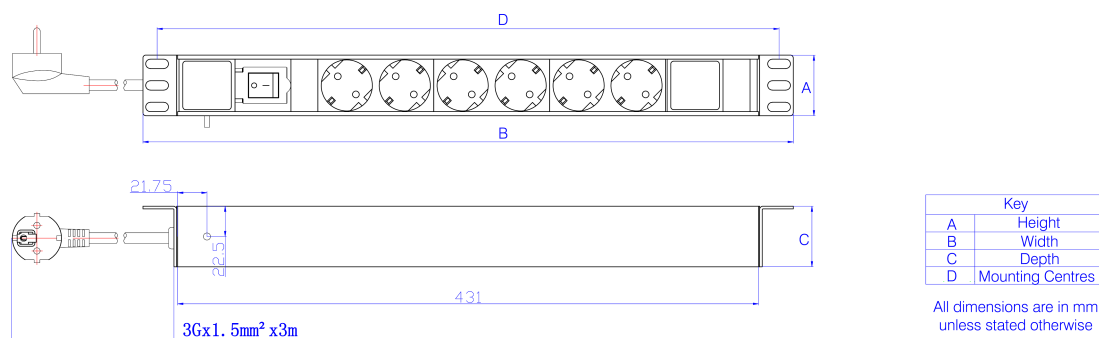

Product Specifications

Feature	Values
Mounting dimension	19 inch
Mounting size	538.5 mm
Mounting direction	Horizontal
Electrical connection	Connecting cord with plug

Excel 9 Way Vertical PDU 9x Schuko Socket Passive 16A Schuko Plug LED

Item Code: 555-084

Type of electric plug connection	2 Pin DIN49441
Cable length	3 m
Number of Schuko socket outlets	9
Width	44.4 mm
Height	565 mm
Depth	62 mm
Supply voltage	250 V
Switchable	no
With LED indication	no
With mounting bracket	yes

Additional specifications

Features	Values
Input cable type	3 core 1.5mm cable
PDU Input cable connector	N/A
Rated Voltage	250 V AC 50/60 Hz
Rated current	16 Amp
Maximum power	4000 W
Unit control	LED indicator. On/off rocker switch
Insulation Resistance	$\geq 5\text{M}\Omega$
Fire resistance	Flame retardant
Operating temperature	-10°C to +45°C
Relative humidity	0% to 90%
Cable entry (horizontal orientation)	Left
Cable entry (vertical orientation)	Top
Master Circuit Breaker	NO
Master Switch	Yes (only on products marked as 'Switched')
Housing colour	Silver
Housing material	Aluminum

Excel 9 Way Vertical PDU 9x Schuko Socket Passive 16A Schuko Plug LED

Item Code: 555-084

excel
without compromise.

Product drawing

Standards

Applicable standard	Detail
RoHS-II/III (2011/65/EU & 2015/863): 2023	Our products, demonstrate full adherence to the regulatory stipulations of the EU Directive 2011/65/EU (RoHS-II) and its corresponding delegated directive 2015/863 (RoHS-III).
DIN VDE 0620-2-1:2016	Plugs and socket-outlets for household and similar purposes
DIN 49441	Two-pole Plugs with Earthing Contact 10 A 250 V \surd AND 10 A 250 V \square , 16 A 250 V \surd
WFD: 2023	Compliant to Waste Framework Directive
SCIP: 2023	Compliant - Does Not Contain Substances of Concern In articles as such or in complex objects (Products)
POPs (EU) No 2019/1021	EU Regulation for the restriction of Persistent Organic Pollutants.