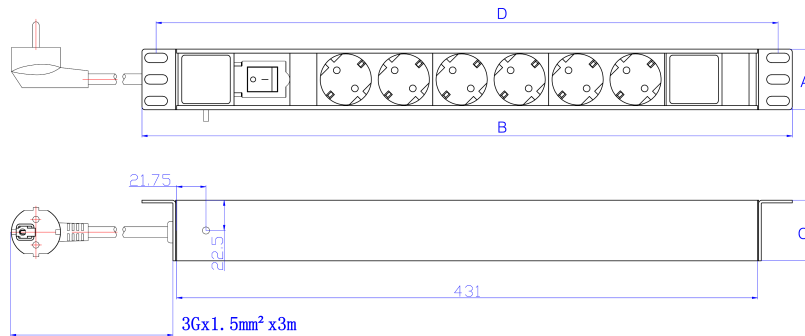

Product Specifications

Feature	Values
Mounting dimension	19 inch
Mounting size	538.5 mm
Mounting direction	Horizontal
Electrical connection	Connecting cord with plug

Excel 9 Way Vertical PDU 9x Schuko Socket Passive 16A Schuko Plug LED

Item Code: 555-084

Type of electric plug connection	2 Pin DIN49441
Cable length	3 m
Number of Schuko socket outlets	9
Width	44.4 mm
Height	565 mm
Depth	62 mm
Supply voltage	250 V
Switchable	no
With LED indication	no
With mounting bracket	yes

Additional specifications

Features	Values
Input cable type	3 core 1.5mm cable
PDU Input cable connector	N/A
Rated Voltage	250 V AC 50/60 Hz
Rated current	16 Amp
Maximum power	4000 W
Unit control	LED indicator. On/off rocker switch
Insulation Resistance	$\geq 5\text{M}\Omega$
Fire resistance	Flame retardant
Operating temperature	-10°C to +45°C
Relative humidity	0% to 90%
Cable entry (horizontal orientation)	Left
Cable entry (vertical orientation)	Top
Master Circuit Breaker	NO
Master Switch	Yes (only on products marked as 'Switched')
Housing colour	Silver
Housing material	Aluminum

Excel 9 Way Vertical PDU 9x Schuko Socket Passive 16A Schuko Plug LED

Item Code: 555-084

Product drawing

Key	
A	Height
B	Width
C	Depth
D	Mounting Centres

All dimensions are in mm unless stated otherwise

Standards