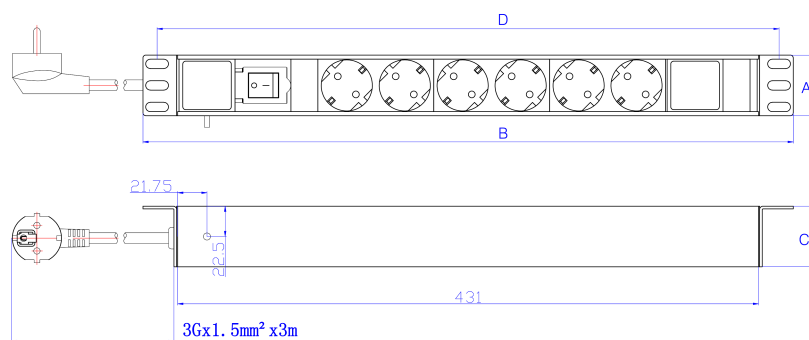

## Product Specifications

Feature	Values
Mounting dimension	19 inch
Mounting size	538.5 mm
Mounting direction	Horizontal
Electrical connection	Connecting cord with plug

# Excel 9 Way Vertical PDU 9x Schuko Socket Passive 16A Schuko Plug LED

Item Code: 555-084

Type of electric plug connection	2 Pin DIN49441
Cable length	3 m
Number of Schuko socket outlets	9
Width	44.4 mm
Height	565 mm
Depth	62 mm
Supply voltage	250 V
Switchable	no
With LED indication	no
With mounting bracket	yes

## Additional specifications

Features	Values
Input cable type	3 core 1.5mm cable
PDU Input cable connector	N/A
Rated Voltage	250 V AC 50/60 Hz
Rated current	16 Amp
Maximum power	4000 W
Unit control	LED indicator. On/off rocker switch
Insulation Resistance	$\geq 5\text{M}\Omega$
Fire resistance	Flame retardant
Operating temperature	-10°C to +45°C
Relative humidity	0% to 90%
Cable entry (horizontal orientation)	Left
Cable entry (vertical orientation)	Top
Master Circuit Breaker	NO
Master Switch	Yes (only on products marked as 'Switched')
Housing colour	Silver
Housing material	Aluminum

## Product drawing

Key	
A	Height
B	Width
C	Depth
D	Mounting Centres

All dimensions are in mm unless stated otherwise