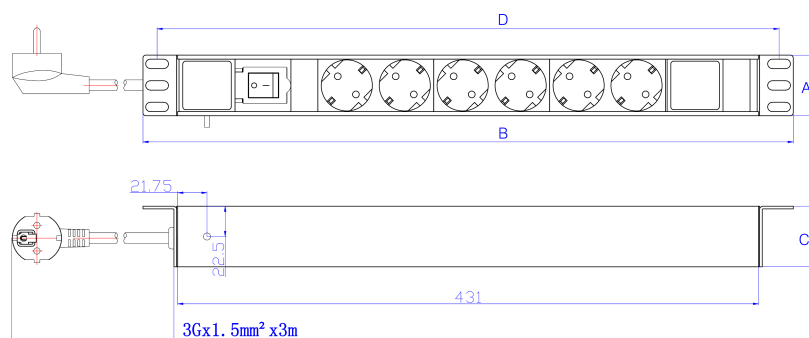

## Product Specifications

Feature	Values
Mounting dimension	19 inch
Mounting size	538.5 mm
Mounting direction	Vertical

# Excel 9 Way Vertical PDU 9x Schuko Socket Passive 16A Schuko Plug LED

Item Code: 555-084

Electrical connection	Connecting cord with plug
Type of electric plug connection	2 Pin DIN49441
Cable length	3 m
Number of Schuko socket outlets	9
Width	44.4 mm
Height	565 mm
Depth	62 mm
Supply voltage	250 V
Switchable	no
With LED indication	no
With mounting bracket	yes

## Additional specifications

Features	Values
Input cable type	3 core 1.5mm cable
PDU Input cable connector	N/A
Rated Voltage	250 V AC 50/60 Hz
Rated current	16 Amp
Maximum power	4000 W
Unit control	LED indicator. On/off rocker switch
Insulation Resistance	$\geq 5\text{M}\Omega$
Fire resistance	Flame retardant
Operating temperature	-10°C to +45°C
Relative humidity	0% to 90%
Cable entry (horizontal orientation)	Left
Cable entry (vertical orientation)	Top
Master Circuit Breaker	NO
Master Switch	Yes (only on products marked as 'Switched')
Housing colour	Silver
Housing material	Aluminum

## Product drawing

Key	
A	Height
B	Width
C	Depth
D	Mounting Centres

All dimensions are in mm unless stated otherwise