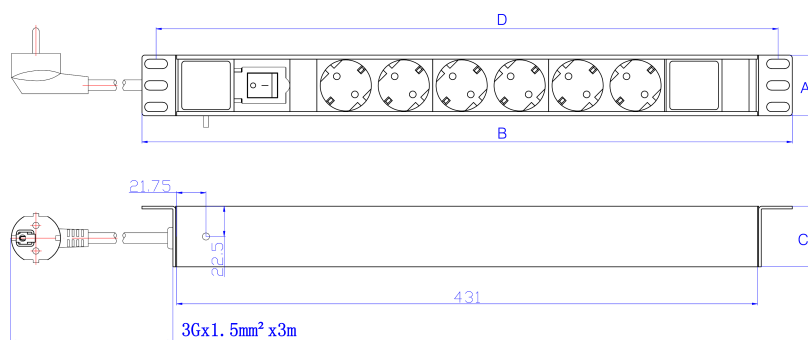

Product Specifications

Feature	Values
Mounting dimension	19 inch
Mounting size	624.5 mm
Mounting direction	Vertical
Electrical connection	Connecting cord with plug
Type of electric plug connection	2 Pin DIN49441

Excel 12 Way Vertical PDU 12x Schuko Socket Passive 16A Schuko Plug LED

Item Code: 555-086

Cable length	3 m
Number of Schuko socket outlets	12
Width	44.4 mm
Height	651 mm
Depth	62 mm
Supply voltage	250 V
Switchable	no
With LED indication	no
With mounting bracket	yes

Additional specifications

Features	Values
Input cable type	3 core 1.5mm cable
PDU Input cable connector	N/A
Rated Voltage	250 V AC 50/60 Hz
Rated current	16 Amp
Maximum power	4000 W
Unit control	LED indicator. On/off rocker switch
Insulation Resistance	≥5MΩ
Fire resistance	Flame retardant
Operating temperature	-10°C to +45°C
Relative humidity	0% to 90%
Cable entry (horizontal orientation)	Left
Cable entry (vertical orientation)	Top
Master Circuit Breaker	NO
Master Switch	Yes (only on products marked as 'Switched')
Housing colour	Silver
Housing material	Aluminum

Excel 12 Way Vertical PDU 12x Schuko Socket Passive 16A Schuko Plug LED

Item Code: 555-086

Product drawing

Key	
A	Height
B	Width
C	Depth
D	Mounting Centres

All dimensions are in mm unless stated otherwise