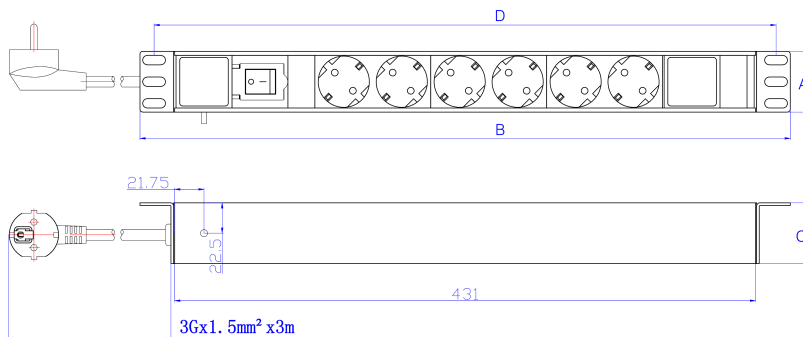

Excel 12 Way Vertical PDU 12x Schuko Socket Passive 16A Schuko Plug LED

Part Code: 555-086

sales@excel-networking.com
excel-networking.com

Product Specifications

Feature	Values
Mounting dimension	19 inch
Mounting size	624.5 mm
Mounting direction	Vertical
Electrical connection	Connecting cord with plug
Type of electric plug connection	2 Pin DIN49441
Cable length	3 m
Number of Schuko socket outlets	12
Width	44.4 mm
Height	651 mm
Depth	62 mm
Supply voltage	250 V
Switchable	no
With LED indication	no
With mounting bracket	yes

Additional specifications

Features	Values
Input cable type	3 core 1.5mm cable
PDU Input cable connector	N/A
Rated Voltage	250 V AC 50/60 Hz
Rated current	16 Amp

Excel 12 Way Vertical PDU 12x Schuko Socket Passive 16A Schuko Plug LED

Part Code: 555-086

sales@excel-networking.com
excel-networking.com

Maximum power	4000 W
Unit control	LED indicator. On/off rocker switch
Insulation Resistance	≥5MΩ
Fire resistance	Flame retardant
Operating temperature	-10°C to +45°C
Relative humidity	0% to 90%
Cable entry (horizontal orientation)	Left
Cable entry (vertical orientation)	Top
Master Circuit Breaker	NO
Master Switch	Yes (only on products marked as 'Switched')
Housing colour	Silver
Housing material	Aluminum

Product drawing

Key	
A	Height
B	Width
C	Depth
D	Mounting Centres

All dimensions are in mm unless stated otherwise

Excel 12 Way Vertical PDU 12x Schuko Socket Passive 16A Schuko Plug LED

Part Code: 555-086