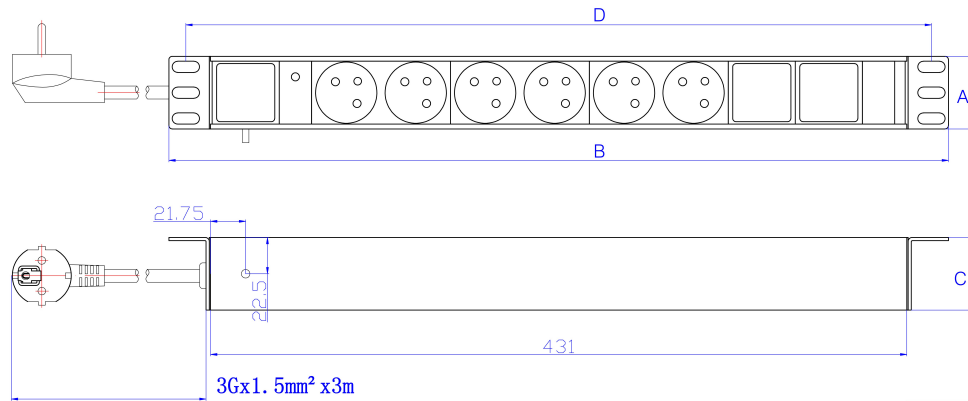

Part Code: 555-093

sales@excel-networking.com
excel-networking.com

Unit control	LED indicator. On/off rocker switch
Insulation Resistance	≥5MΩ
Fire resistance	Flame retardant
Operating temperature	-10° +45°C
Relative humidity	0% - 90%
Cable entry (horizontal orientation)	Left
Housing colour	Silver
Housing material	Aluminum

Included accessories

Accessories	Quantity
M6 x 4 fixings	x4
user manual	x1
6mm earth cable	x1

Excel 8 Way Horizontal PDU 8x NFC Socket Passive 16A NFC Plug Switched

Part Code: 555-093

sales@excel-networking.com
excel-networking.com

Product drawing (unswitched versions)

All dimensions are in mm
unless stated otherwise

Key	
A	Height
B	Width
C	Depth
D	Mounting Centres

Product drawing (switched versions)

All dimensions are in mm
unless stated otherwise