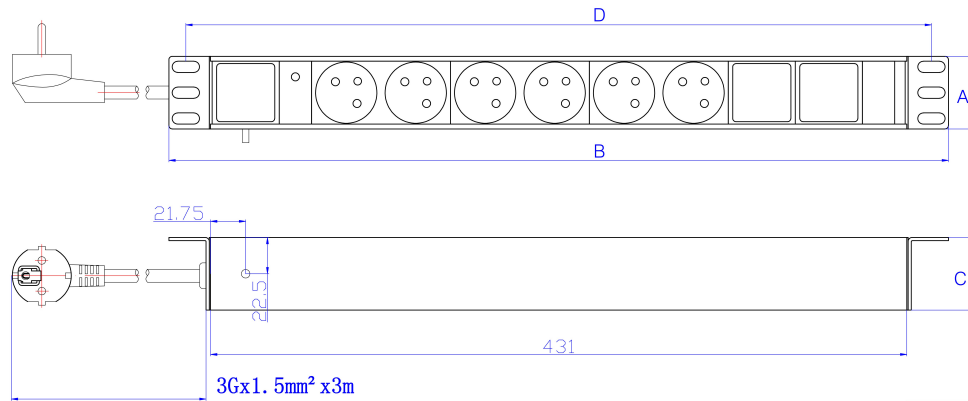

Excel 8 Way Horizontal PDU 8x NFC Socket Passive 16A NFC Plug Switched

Part Code: 555-093

sales@excel-networking.com
excel-networking.com

Product drawing (unswitched versions)

All dimensions are in mm
unless stated otherwise

Key	
A	Height
B	Width
C	Depth
D	Mounting Centres