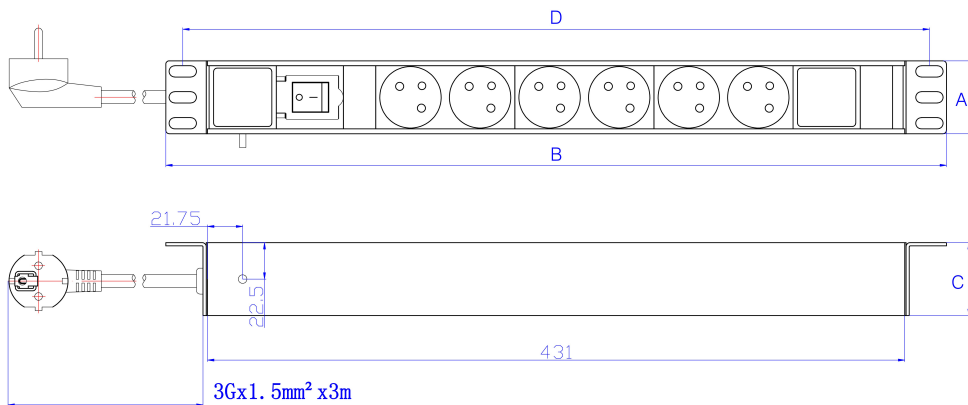

Product drawing (switched versions)

All dimensions are in mm
unless stated otherwise

Key	
A	Height
B	Width
C	Depth
D	Mounting Centres