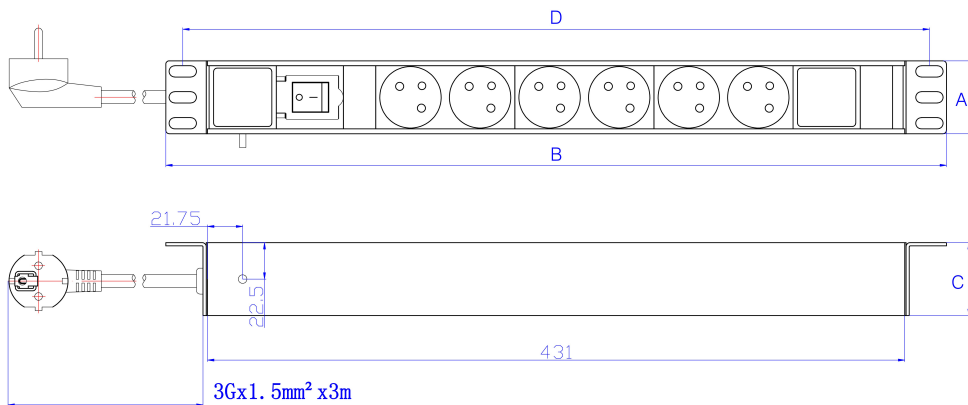

Part Code: 555-093

sales@excel-networking.com
excel-networking.com

Unit control	LED indicator. On/off rocker switch
Insulation Resistance	≥5MΩ
Fire resistance	Flame retardant
Operating temperature	-10° +45°C
Relative humidity	0% - 90%
Cable entry (horizontal orientation)	Left
Housing colour	Silver
Housing material	Aluminum

Included accessories

Accessories	Quantity
M6 x 4 fixings	x4
user manual	x1
6mm earth cable	x1

Excel 8 Way Horizontal PDU 8x NFC Socket Passive 16A NFC Plug Switched

Part Code: 555-093

sales@excel-networking.com
excel-networking.com

Product drawing (unswitched versions)

All dimensions are in mm
unless stated otherwise

Key	
A	Height
B	Width
C	Depth
D	Mounting Centres

Product drawing (switched versions)

All dimensions are in mm
unless stated otherwise