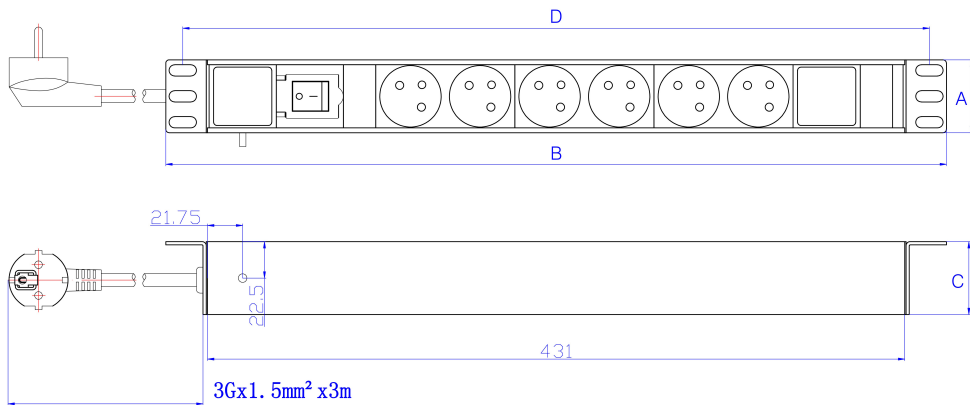

Product Specifications

Feature	Values
Mounting dimension	19 inch
Mounting direction	Horizontal
Electrical connection	Connecting cord with plug
Type of electric plug connection	NFC (2 Pin DIN49441)
Cable length	3 m
Number of other socket outlets	9 (NFC 2 Pin DIN49441)
Width	482.6 mm
Height	62 mm
Depth	45 mm

Features	Values
Input cable type	3 core 1.5mm cable
Rated Voltage	250 V AC 50/60 Hz
Rated current	16 Amp
Maximum power	4000 W
Unit control	LED indicator. On/off rocker switch
Insulation Resistance	$\geq 5\text{M}\Omega$
Fire resistance	Flame retardant
Operating temperature	-10° +45°C
Relative humidity	0% - 90%
Cable entry (horizontal orientation)	Left
Housing colour	Silver
Housing material	Aluminum

Included accessories

Accessories	Quantity
M6 x 4 fixings	x4
user manual	x1
6mm earth cable	x1

Excel 9 Way Horizontal PDU 9x NFC Socket Passive 16A NFC Plug LED

Item Code: 555-122

Product drawing (unswitched versions)

All dimensions are in mm
unless stated otherwise

Key	
A	Height
B	Width
C	Depth
D	Mounting Centres

Product drawing (switched versions)

All dimensions are in mm
unless stated otherwise

Key	
A	Height
B	Width
C	Depth
D	Mounting Centres