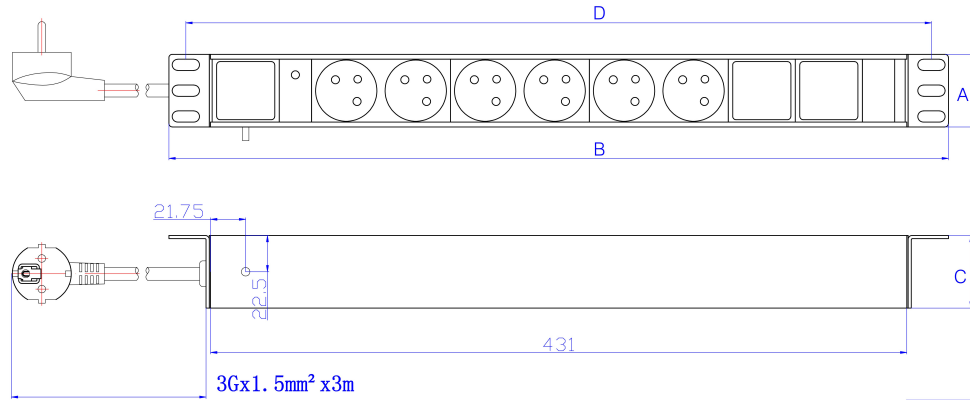

Product Specifications

Feature	Values
Mounting dimension	19 inch
Mounting direction	Horizontal
Electrical connection	Connecting cord with plug
Type of electric plug connection	NFC (2 Pin DIN49441)
Cable length	3 m
Number of other socket outlets	9 (NFC 2 Pin DIN49441)
Width	482.6 mm
Height	62 mm
Depth	45 mm

Included accessories

Accessories	Quantity
M6 x 4 fixings	x4
user manual	x1
6mm earth cable	x1

Excel 9 Way Horizontal PDU 9x NFC Socket Passive 16A NFC Plug LED

Item Code: 555-122

Product drawing (unswitched versions)

All dimensions are in mm
unless stated otherwise

Key	
A	Height
B	Width
C	Depth
D	Mounting Centres

Product drawing (switched versions)

All dimensions are in mm
unless stated otherwise

Key	
A	Height
B	Width
C	Depth
D	Mounting Centres