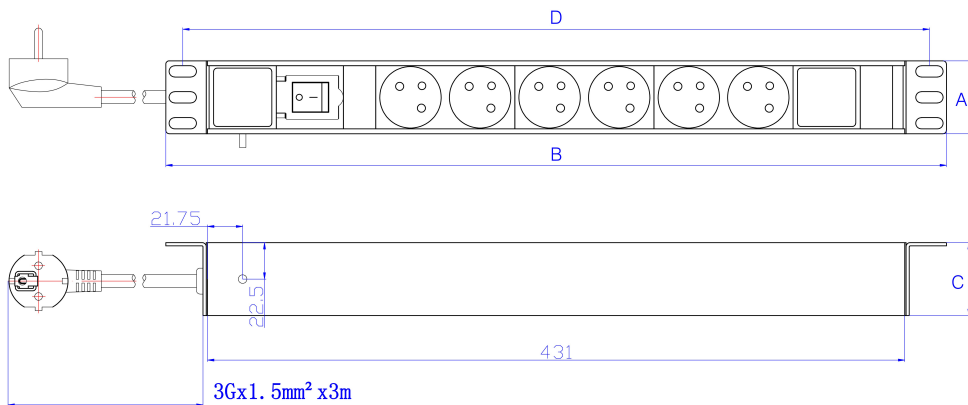

## Product Specifications

Feature	Values
Mounting dimension	19 inch
Mounting direction	Horizontal
Electrical connection	Connecting cord with plug
Type of electric plug connection	NFC (2 Pin DIN49441)
Cable length	3 m
Number of other socket outlets	9 (NFC 2 Pin DIN49441)
Width	482.6 mm
Height	62 mm
Depth	45 mm
Supply voltage	250 V
Surge Protected	no
Switchable	no
With LED indication	yes
With mounting bracket	yes

## Included accessories

Accessories	Quantity
M6 x 4 fixings	<b>x4</b>
user manual	<b>x1</b>
6mm earth cable	<b>x1</b>

## Product drawing (unswitched versions)

All dimensions are in mm  
unless stated otherwise

Key	
A	Height
B	Width
C	Depth
D	Mounting Centres

## Product drawing (switched versions)

All dimensions are in mm  
unless stated otherwise

Key	
A	Height
B	Width
C	Depth
D	Mounting Centres