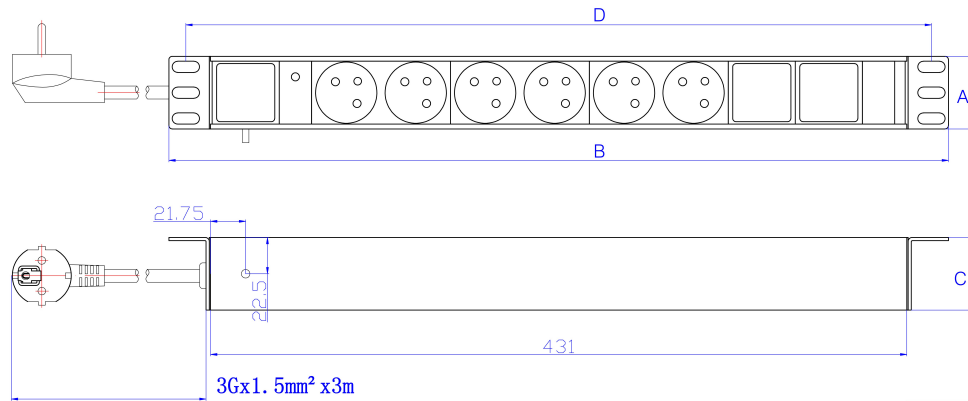

## Product Specifications

Feature	Values
Mounting dimension	19 inch
Mounting direction	Horizontal
Electrical connection	Connecting cord with plug
Type of electric plug connection	NFC (2 Pin DIN49441)
Cable length	3 m
Number of other socket outlets	9 (NFC 2 Pin DIN49441)
Width	482.6 mm
Height	62 mm
Depth	45 mm
Supply voltage	250 V
Surge Protected	no
Switchable	no
With LED indication	yes
With mounting bracket	yes

## Included accessories

Accessories	Quantity
M6 x 4 fixings	<b>x4</b>
user manual	<b>x1</b>
6mm earth cable	<b>x1</b>

## Product drawing (unswitched versions)

All dimensions are in mm  
unless stated otherwise

Key	
A	Height
B	Width
C	Depth
D	Mounting Centres

## Product drawing (switched versions)

All dimensions are in mm  
unless stated otherwise

Key	
A	Height
B	Width
C	Depth
D	Mounting Centres