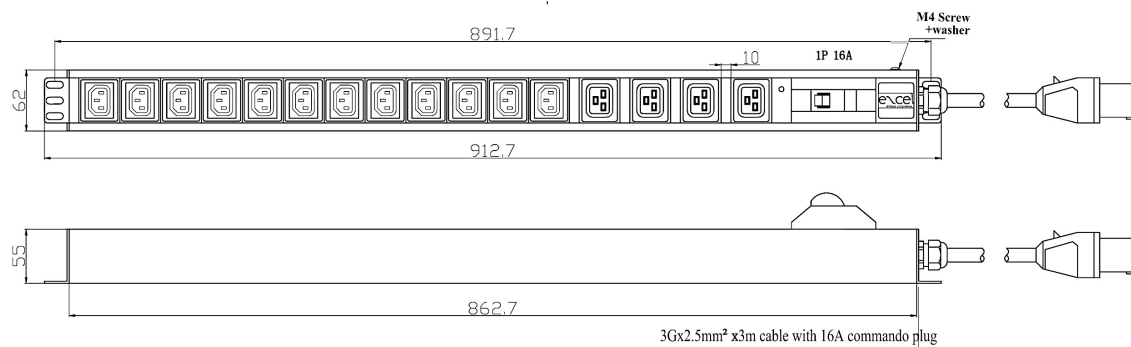

✕ CE compliant, RoHS complaint

✕ 16A master air circuit breaker

✕ External earth facility

Product Overview

Excel range of power distribution units are designed for installation and use within 19" networking cabinets and enclosures. Each unit comprises a high quality aluminium extruded housing into which are loaded up to 24 sockets in a combination of C13 and C19.

The range of units are higher density vertical mounted with each unit fitted with a 16A master air circuit breaker and LED indicator to confirm power to the unit.

Product Specifications

Feature	Values
Mounting direction	Vertical
Electrical connection	Connecting cord with plug
Type of electric plug connection	16 Amp - EN6039 Style (BS4343)
Cable length	3 m
Number of C13 socket outlets	12
Number of C19 socket outlets	4
Number of rack units (RU)	1
Length	913 mm
Width	55 mm
Height	62 mm
Supply voltage	230 V
Surge Protected	yes

Excel 16 Way Vertical PDU 12x C13 4x C19 Socket Passive 16A IEC 60309 Plug

Item Code: 555-235

excel
without compromise.

With LED indication	yes
With fuse	yes
With mounting bracket	yes

Product drawing

Standards