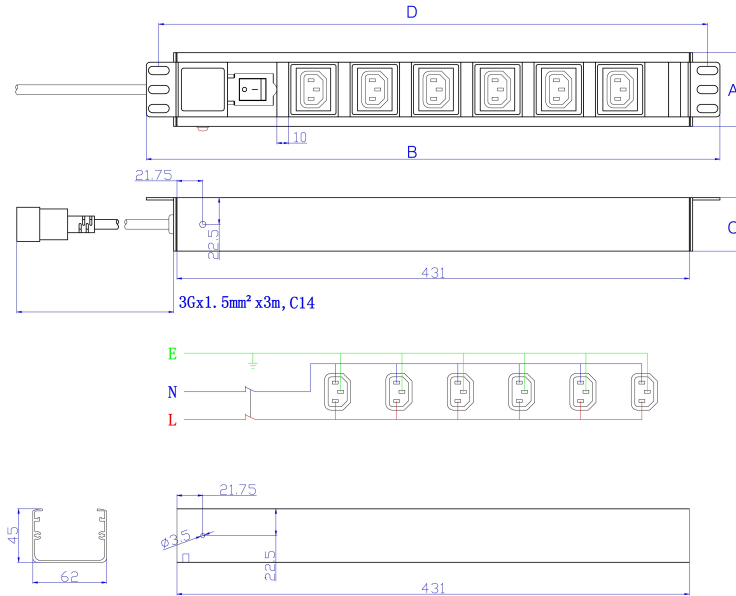

## Product Specifications

Feature	Values
Mounting dimension	19 inch
Mounting direction	Horizontal
Electrical connection	Connecting cord with plug
Type of electric plug connection	C14
Cable length	3 m
Number of C13 socket outlets	6
Number of rack units (RU)	2
Width	482.6 mm

## Additional specifications

Features	Values
Rated Voltage	250 V AC 50/60 Hz
Rated current	10A
Maximum power	2500 W
Unit control	LED indicator. On/off rocker switch
Insulation Resistance	$\geq 5M\Omega$
Fire resistance	Flame retardant
Operating temperature	-10°C to +45°C
Relative humidity	0% to 90%
Cable entry (horizontal orientation)	Left
Cable entry (vertical orientation)	Top
Socket angle (horizontal orientation)	90°
Socket angle (vertical orientation)	45°
Master Switch	Yes
Housing colour	Silver
Housing material	Aluminum

## Product drawing

All dimensions are in mm unless stated otherwise