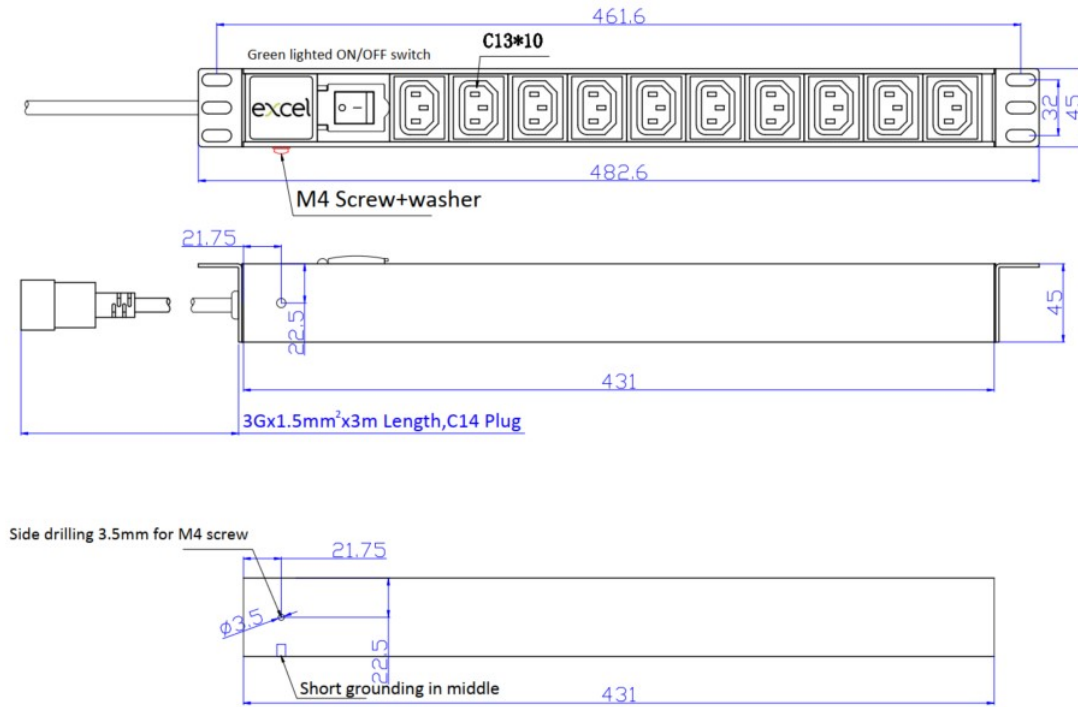

## Product Specifications

Feature	Values
Mounting dimension	19 inch
Mounting size	462 mm
Mounting direction	Horizontal
Electrical connection	Connecting cord with plug
Type of electric plug connection	C14
Cable length	3 m
Number of C13 socket outlets	10

# Excel 10 Way Horizontal PDU 10x C13 Socket Passive 10A C14 Plug Switched

Item Code: 555-242

Number of rack units (RU)	1
Length	482 mm
Width	45 mm
Height	45 mm
Supply voltage	250 V
Surge Protected	no
Switchable	yes
With LED indication	yes
With fuse	no
With mounting bracket	yes

## Additional specifications

Features	Values
Rated Voltage	250 V AC 50/60 Hz
Rated current	10A
Maximum power	2500 W
Unit control	LED indicator. On/off rocker switch
Insulation Resistance	$\geq 5\text{M}\Omega$
Fire resistance	Flame retardant
Operating temperature	-10°C to +45°C
Relative humidity	0% to 90%
Cable entry (horizontal orientation)	Left
Cable entry (vertical orientation)	Top
Socket angle (horizontal orientation)	90°
Socket angle (vertical orientation)	45°
Master Switch	Yes
Housing colour	Silver
Housing material	Aluminium

## Product drawing