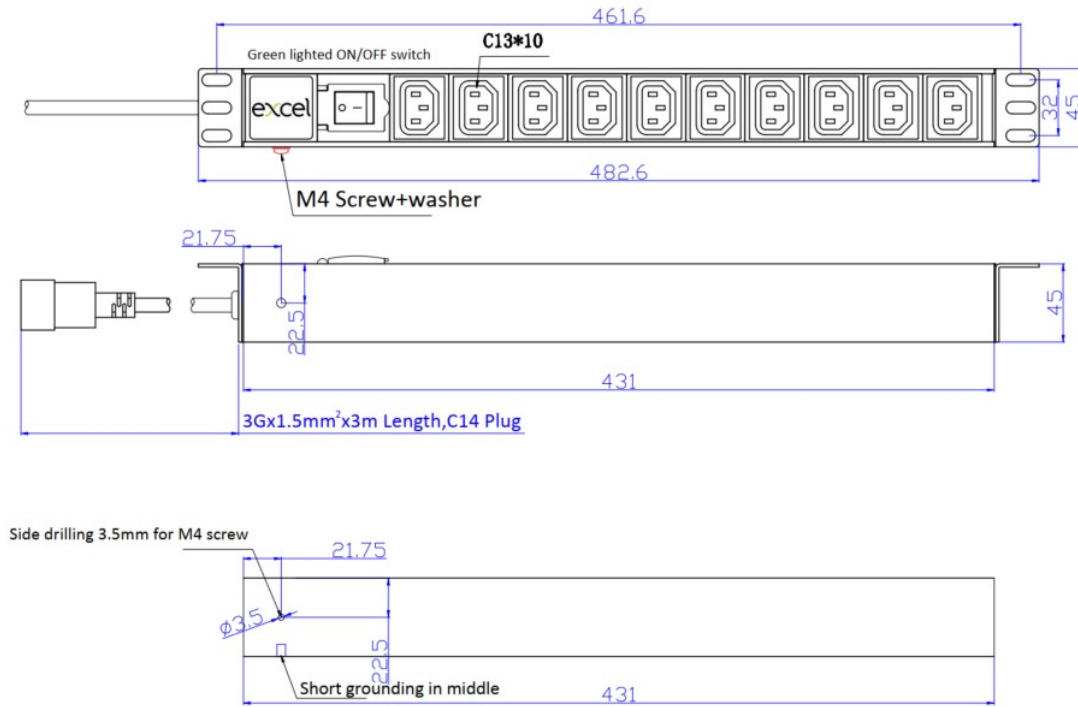

Excel 10 Way Horizontal PDU 10x C13 Socket Passive 10A C14 Plug Switched

Item Code: 555-242

Product drawing

Standards

Applicable standard	Detail
RoHS-II/III (2011/65/EU & 2015/863): 2023	Our products, demonstrate full adherence to the regulatory stipulations of the EU Directive 2011/65/EU (RoHS-II) and its corresponding delegated directive 2015/863 (RoHS-III).
IEC 60884-1:2002 + AMD1:2006 + AMD2:2013 CSV	Plugs and socket-outlets for household and similar purposes - Part1: General requirements
IEC 60884-2-1:2006	Plugs and socket-outlets for household and similar purposes - Part 2-1: Particular requirements for fused plugs
IEC 60884-2-2:2006	Plugs and socket-outlets for household and similar purposes - Part 2-2: Particular requirements for socket-outlets for appliances
IEC 60884-2-7:2011 + AMD1:2013 CSV	Plugs and socket-outlets for household and similar purposes - Part 2-7: Particular requirements for cord extension sets
WFD: 2023	Compliant to Waste Framework Directive
SCIP: 2023	Compliant - Does Not Contain Substances of Concern In