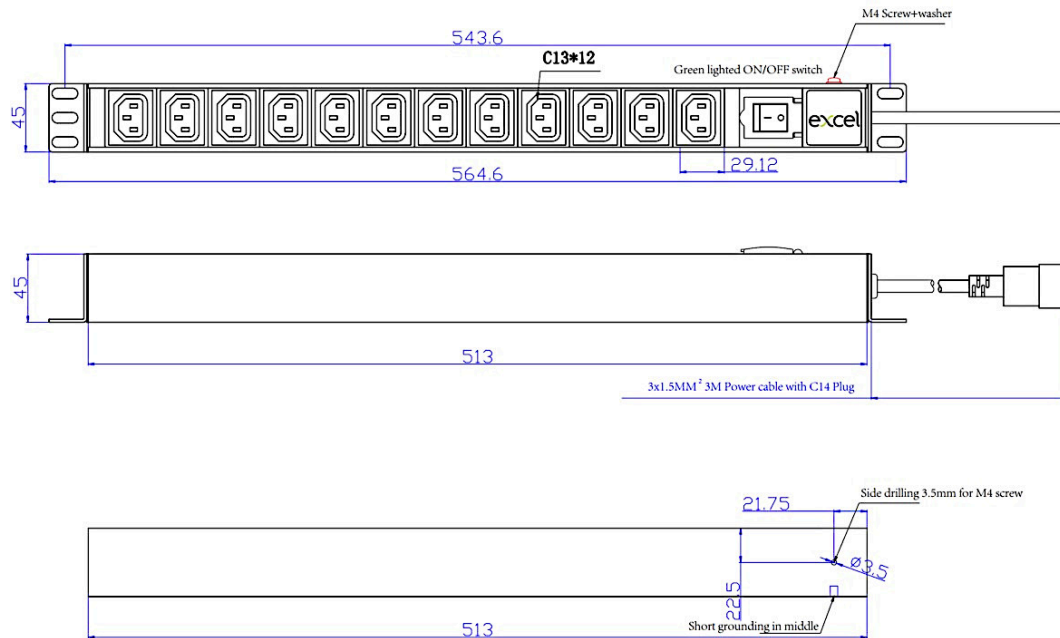

Excel 12 Way Vertical PDU 12x C13 Socket Passive 10A C14 Plug Switched

Item Code: 555-243

Product drawing

Standards

Applicable standard	Detail
Directive 2011/65/EU (RoHS II)	Restriction of the Use of Certain Hazardous Substances in Electrical and Electronic Equipment — compliant. Applies within EU member states).
Directive (EU) 2015/863 (RoHS III)	Amending Directive 2011/65/EU to add four phthalates (DEHP, BBP, DBP, DIBP) to Annex II — compliant.
IEC 60884-1:2002 + AMD1:2006 + AMD2:2013 CSV	Plugs and socket-outlets for household and similar purposes - Part1: General requirements
IEC 60884-2-1:2006	Plugs and socket-outlets for household and similar purposes - Part 2-1: Particular requirements for fused plugs
IEC 60884-2-2:2006	Plugs and socket-outlets for household and similar purposes - Part 2-2: Particular requirements for socket-outlets for appliances
IEC 60884-2-7:2011 + AMD1:2013 CSV	Plugs and socket-outlets for household and similar purposes - Part 2-7: Particular requirements for cord extension sets
Directive 2008/98/EC (WFD)	Waste Framework Directive — compliant. Implemented in the UK through the Waste (England and Wales) Regulations 2011 (SI 2011 No. 988).