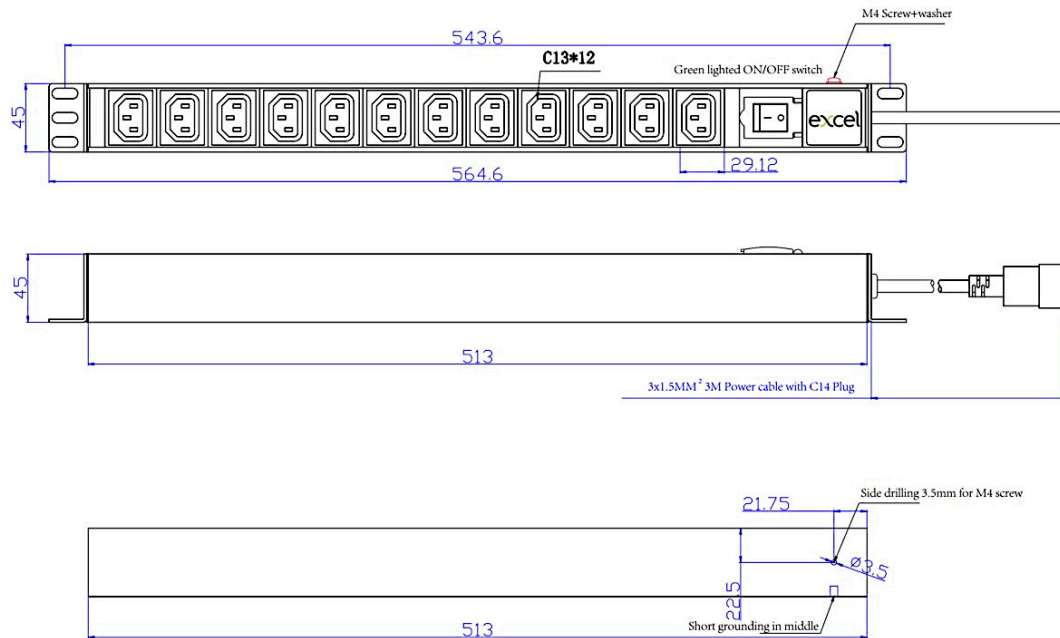

Excel 12 Way Vertical PDU 12x C13 Socket Passive 10A C14 Plug Switched

Item Code: 555-243

Product drawing

Standards

Applicable standard	Detail
RoHS-II/-III (2011/65/EU & 2015/863): 2023	Our products, demonstrate full adherence to the regulatory stipulations of the EU Directive 2011/65/EU (RoHS-II) and its corresponding delegated directive 2015/863 (RoHS-III).
IEC 60884-1:2002 + AMD1:2006 + AMD2:2013 CSV	Plugs and socket-outlets for household and similar purposes - Part1: General requirements
IEC 60884-2-1:2006	Plugs and socket-outlets for household and similar purposes - Part 2-1: Particular requirements for fused plugs
IEC 60884-2-2:2006	Plugs and socket-outlets for household and similar purposes - Part 2-2: Particular requirements for socket-outlets for appliances
IEC 60884-2-7:2011 + AMD1:2013 CSV	Plugs and socket-outlets for household and similar purposes - Part 2-7: Particular requirements for cord extension sets
WFD: 2023	Compliant to Waste Framework Directive
SCIP: 2023	Compliant - Does Not Contain Substances of Concern In articles as such or in complex objects (Products)
POPs (EU) No 2019/1021	EU Regulation for the restriction of Persistent Organic