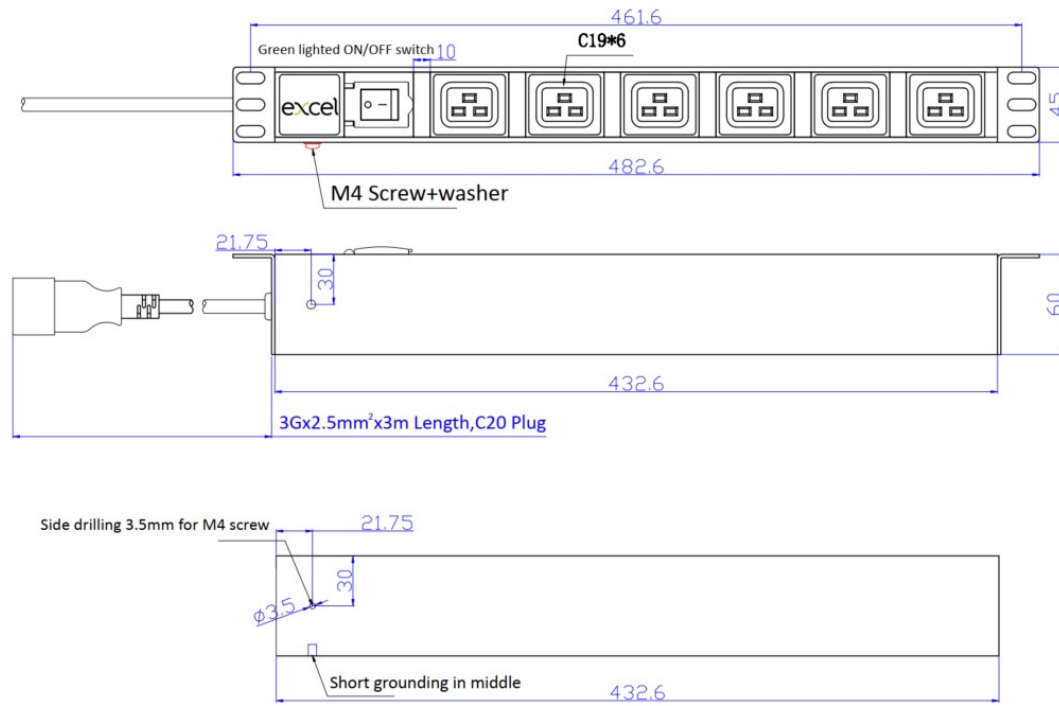

Excel 6 Way Horizontal PDU 6x C19 Socket Passive 16A C20 Plug Switched

Item Code: 555-245

Product drawing

Standards

Applicable standard	Detail
RoHS-II/-III (2011/65/EU & 2015/863): 2023	Our products, demonstrate full adherence to the regulatory stipulations of the EU Directive 2011/65/EU (RoHS-II) and its corresponding delegated directive 2015/863 (RoHS-III).
IEC 60884-1:2002 + AMD1:2006 + AMD2:2013 CSV	Plugs and socket-outlets for household and similar purposes - Part1: General requirements
IEC 60884-2-1:2006	Plugs and socket-outlets for household and similar purposes - Part 2-1: Particular requirements for fused plugs
IEC 60884-2-2:2006	Plugs and socket-outlets for household and similar purposes - Part 2-2: Particular requirements for socket-outlets for appliances
IEC 60884-2-7:2011 + AMD1:2013 CSV	Plugs and socket-outlets for household and similar purposes - Part 2-7: Particular requirements for cord extension sets
WFD: 2023	Compliant to Waste Framework Directive
SCIP: 2023	Compliant - Does Not Contain Substances of Concern In