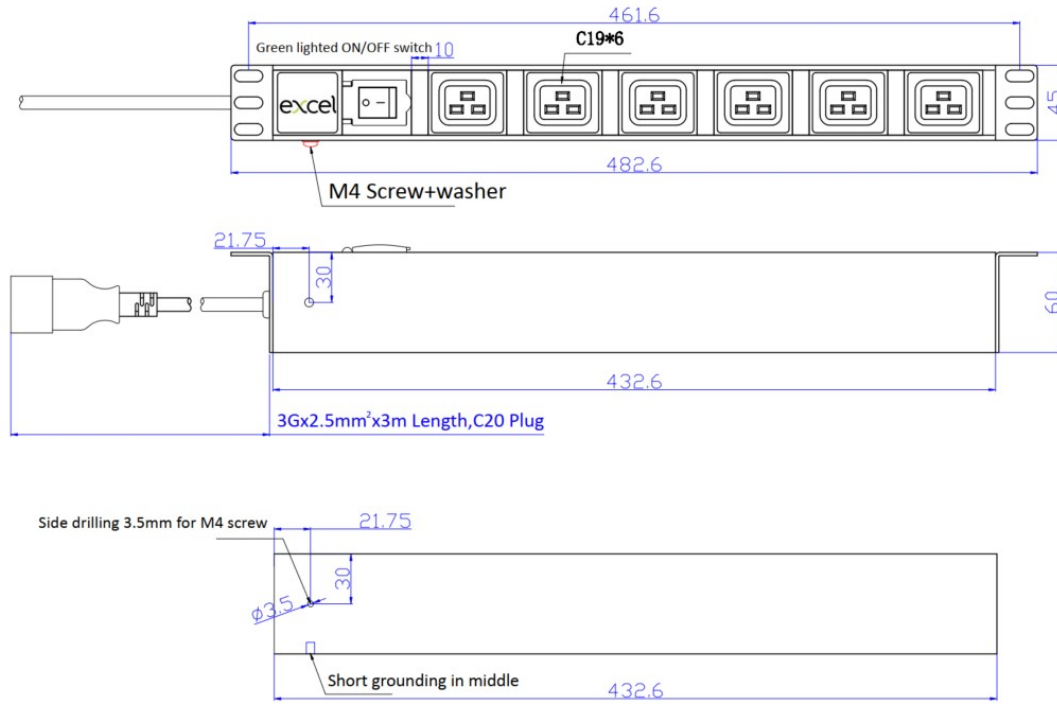

Excel 6 Way Horizontal PDU 6x C19 Socket Passive 16A C20 Plug Switched

Item Code: 555-245

Product drawing

Standards

Applicable standard	Detail
Directive 2011/65/EU (RoHS II)	Restriction of the Use of Certain Hazardous Substances in Electrical and Electronic Equipment — compliant. Applies within EU member states).
Directive (EU) 2015/863 (RoHS III)	Amending Directive 2011/65/EU to add four phthalates (DEHP, BBP, DBP, DIBP) to Annex II — compliant.
IEC 60884-1:2002 + AMD1:2006 + AMD2:2013 CSV	Plugs and socket-outlets for household and similar purposes - Part1: General requirements
IEC 60884-2-1:2006	Plugs and socket-outlets for household and similar purposes - Part 2-1: Particular requirements for fused plugs
IEC 60884-2-2:2006	Plugs and socket-outlets for household and similar purposes - Part 2-2: Particular requirements for socket-outlets for appliances
IEC 60884-2-7:2011 + AMD1:2013 CSV	Plugs and socket-outlets for household and similar purposes - Part 2-7: Particular requirements for cord extension sets
Directive 2008/98/EC (WFD)	Waste Framework Directive — compliant. Implemented in