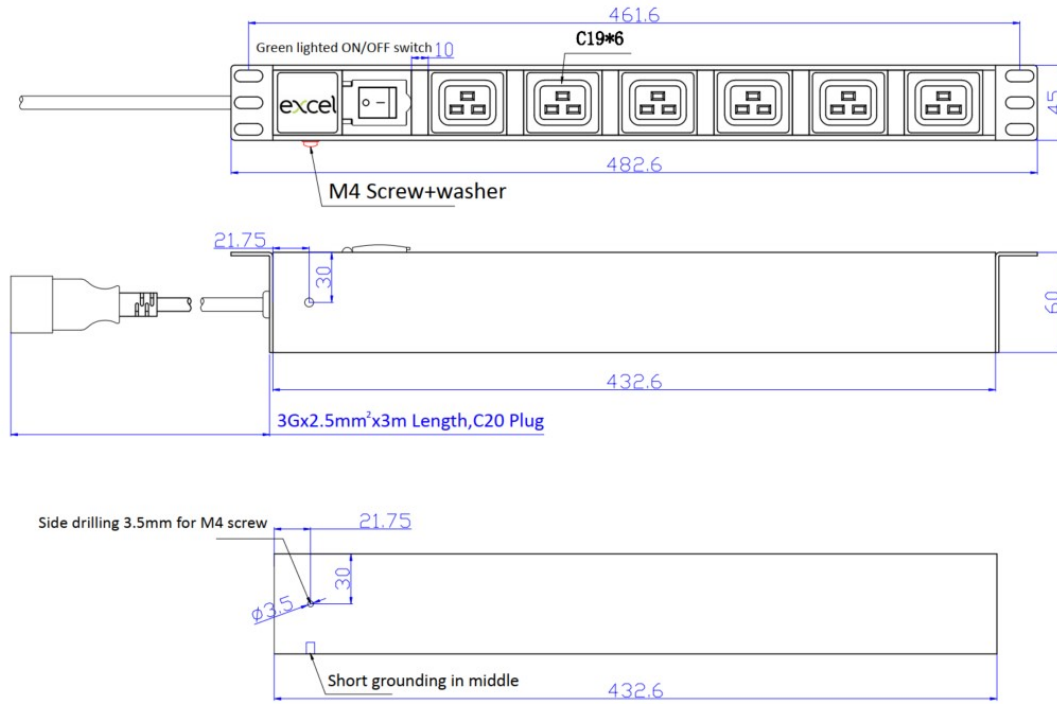

Excel 6 Way Horizontal PDU 6x C19 Socket Passive 16A C20 Plug Switched

Item Code: 555-245

Product drawing

Standards

Applicable standard	Detail
RoHS-II/-III (2011/65/EU & 2015/863): 2023	Our products, demonstrate full adherence to the regulatory stipulations of the EU Directive 2011/65/EU (RoHS-II) and its corresponding delegated directive 2015/863 (RoHS-III).
IEC 60884-1:2002 + AMD1:2006 + AMD2:2013 CSV	Plugs and socket-outlets for household and similar purposes - Part1: General requirements
IEC 60884-2-1:2006	Plugs and socket-outlets for household and similar purposes - Part 2-1: Particular requirements for fused plugs
IEC 60884-2-2:2006	Plugs and socket-outlets for household and similar purposes - Part 2-2: Particular requirements for socket-outlets for appliances
IEC 60884-2-7:2011 + AMD1:2013 CSV	Plugs and socket-outlets for household and similar purposes - Part 2-7: Particular requirements for cord extension sets
WFD: 2023	Compliant to Waste Framework Directive
SCIP: 2023	Compliant - Does Not Contain Substances of Concern In