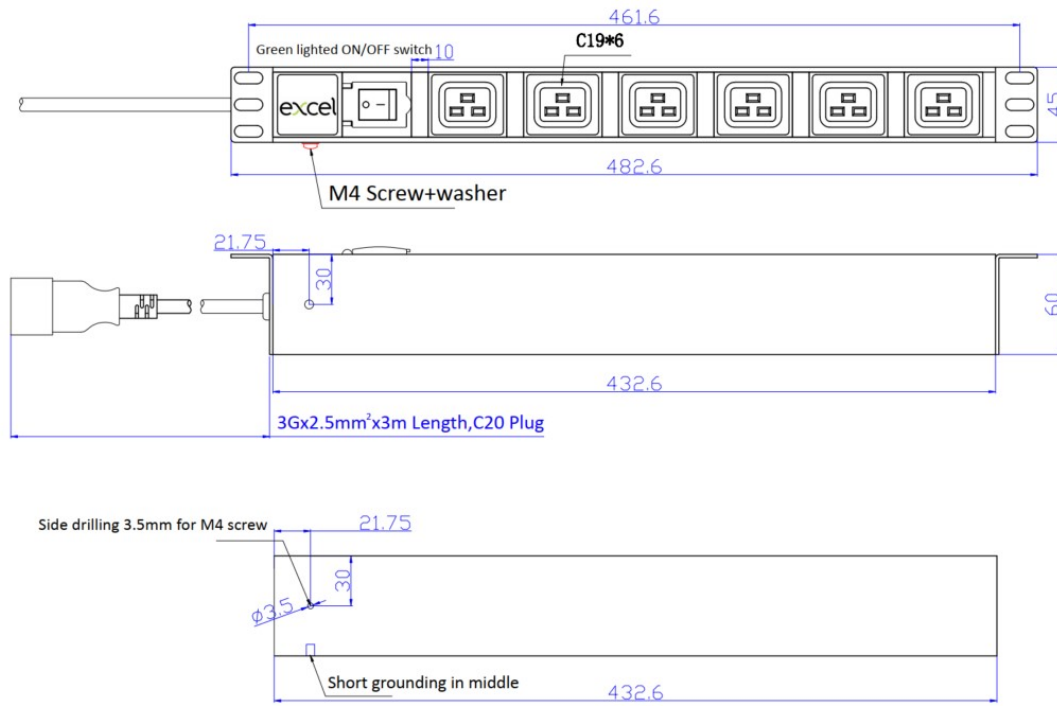

Excel 6 Way Horizontal PDU 6x C19 Socket Passive 16A C20 Plug Switched

Item Code: 555-245

Product drawing

Standards

Applicable standard	Detail
Directive 2011/65/EU (RoHS II)	Restriction of the Use of Certain Hazardous Substances in Electrical and Electronic Equipment — compliant. Applies within EU member states).
Directive (EU) 2015/863 (RoHS III)	Amending Directive 2011/65/EU to add four phthalates (DEHP, BBP, DBP, DIBP) to Annex II — compliant.
IEC 60884-1:2002 + AMD1:2006 + AMD2:2013 CSV	Plugs and socket-outlets for household and similar purposes - Part1: General requirements
IEC 60884-2-1:2006	Plugs and socket-outlets for household and similar purposes - Part 2-1: Particular requirements for fused plugs
IEC 60884-2-2:2006	Plugs and socket-outlets for household and similar purposes - Part 2-2: Particular requirements for socket-outlets for appliances
IEC 60884-2-7:2011 + AMD1:2013 CSV	Plugs and socket-outlets for household and similar purposes - Part 2-7: Particular requirements for cord extension sets
Directive 2008/98/EC (WFD)	Waste Framework Directive — compliant. Implemented in