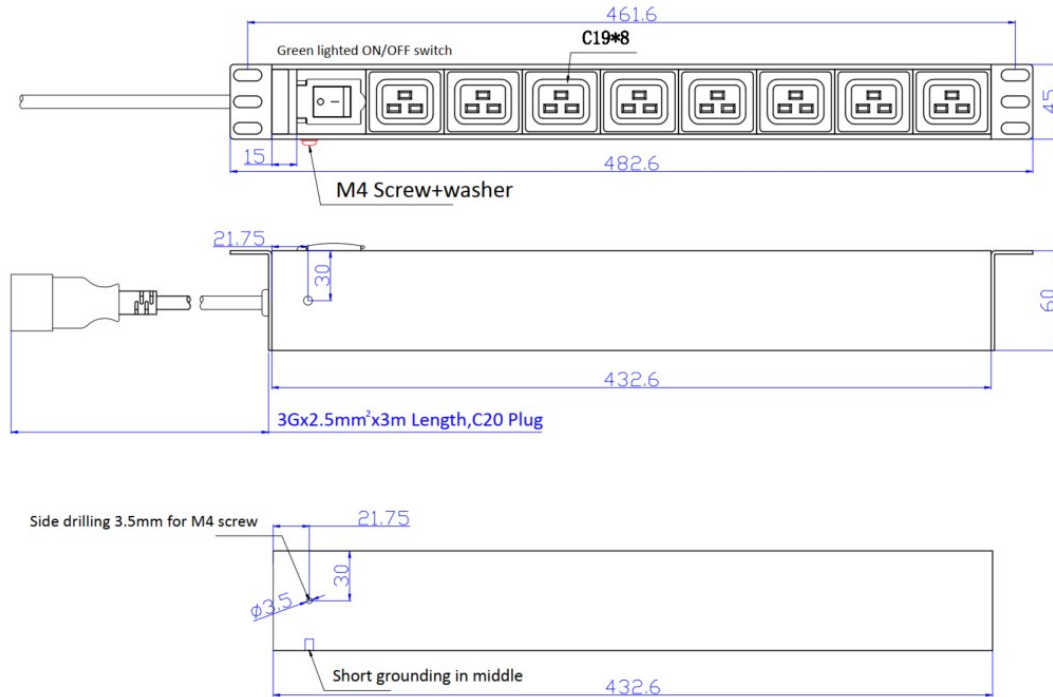

Excel 8 Way Horizontal PDU 8x C19 Socket Passive 16A C20 Plug Switched

Item Code: 555-246

Product drawing

Standards

Applicable standard	Detail
Directive 2011/65/EU (RoHS II)	Restriction of the Use of Certain Hazardous Substances in Electrical and Electronic Equipment — compliant. Applies within EU member states).
Directive (EU) 2015/863 (RoHS III)	Amending Directive 2011/65/EU to add four phthalates (DEHP, BBP, DBP, DIBP) to Annex II — compliant.
IEC 60884-1:2002 + AMD1:2006 + AMD2:2013 CSV	Plugs and socket-outlets for household and similar purposes - Part1: General requirements
IEC 60884-2-1:2006	Plugs and socket-outlets for household and similar purposes - Part 2-1: Particular requirements for fused plugs
IEC 60884-2-2:2006	Plugs and socket-outlets for household and similar purposes - Part 2-2: Particular requirements for socket-outlets for appliances
IEC 60884-2-7:2011 + AMD1:2013 CSV	Plugs and socket-outlets for household and similar purposes - Part 2-7: Particular requirements for cord extension sets
Directive 2008/98/EC (WFD)	Waste Framework Directive — compliant. Implemented in the UK through the Waste (England and Wales)