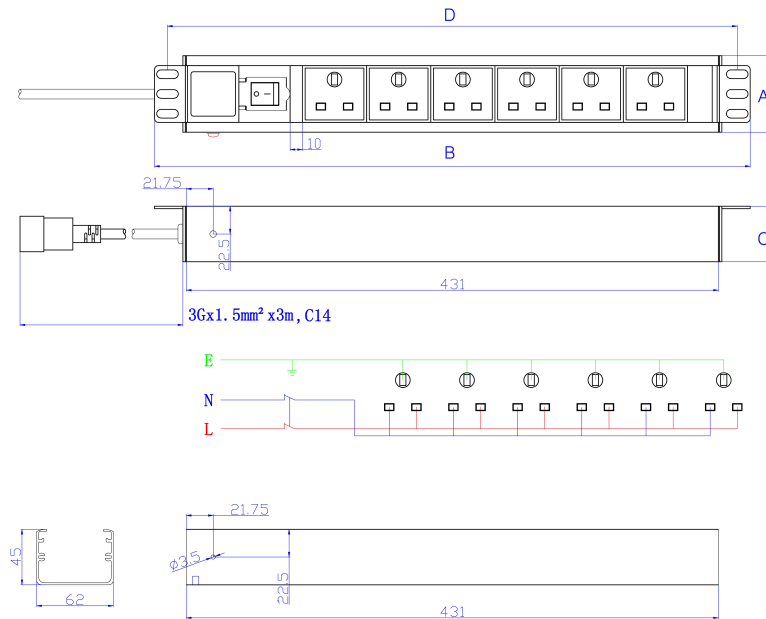

Feature	Values
Mounting dimension	19 inch
Mounting direction	Horizontal
Electrical connection	Connecting cord with plug
Type of electric plug connection	C14
Cable length	3 m
Number of UK BS1363 sockets	6
Number of rack units (RU)	1
Width	482.6 mm
Height	45 mm
Depth	45 mm
Supply voltage	250 V
Surge Protected	no
Switchable	yes
With LED indication	yes
With fuse	no
With mounting bracket	yes

Part Code: 555-250

sales@excel-networking.com
excel-networking.com

Insulation Resistance	≥5MΩ
Fire resistance	Flame retardant
Operating temperature	-10°C to +45°C
Relative humidity	0% to 90%
Cable entry (horizontal orientation)	Left
Cable entry (vertical orientation)	Top
Socket angle (horizontal orientation)	90°
Socket angle (vertical orientation)	45°
Master Switch	Yes
Housing colour	Silver
Housing material	Aluminium

Excel 6 Way Horizontal PDU 6x UK Socket Passive 10A C14 Plug Switched

Part Code: 555-250

sales@excel-networking.com
excel-networking.com

Product drawing

Key	
A	Height
B	Width
C	Depth
D	Mounting Centres

All dimensions are in mm unless stated otherwise