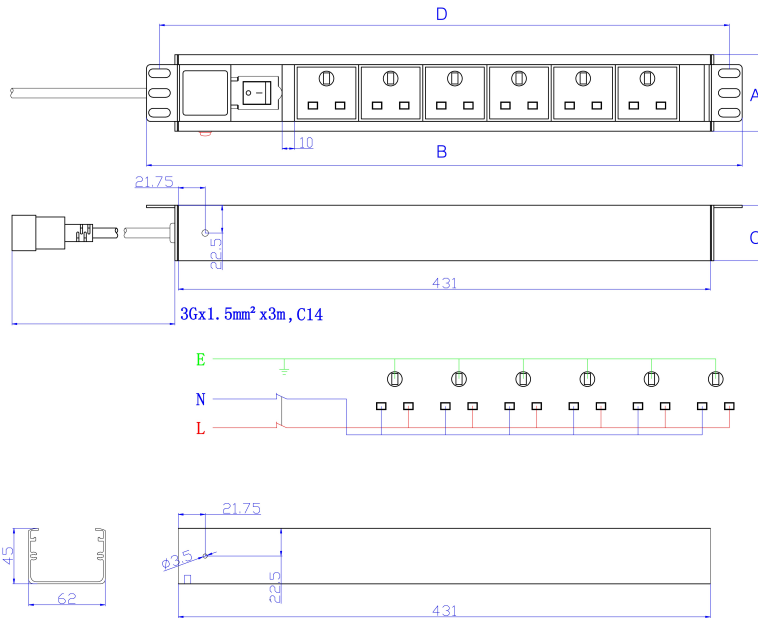

Additional specifications

Features	Values
Rated Voltage	250 V AC 50/60 Hz
Rated current	10A
Maximum power	2500 W
Unit control	LED indicator. On/off rocker switch
Insulation Resistance	$\geq 5\text{M}\Omega$
Fire resistance	Flame retardant
Operating temperature	-10°C to +45°C
Relative humidity	0% to 90%
Cable entry (horizontal orientation)	Left
Cable entry (vertical orientation)	Top
Socket angle (horizontal orientation)	90°
Socket angle (vertical orientation)	45°
Master Switch	Yes
Housing colour	Silver
Housing material	Aluminium

Excel 6 Way Horizontal PDU 6x UK Socket Passive 10A C14 Plug Switched

Item Code: 555-250

Product drawing

Key	
A	Height
B	Width
C	Depth
D	Mounting Centres

All dimensions are in mm unless stated otherwise

Standards