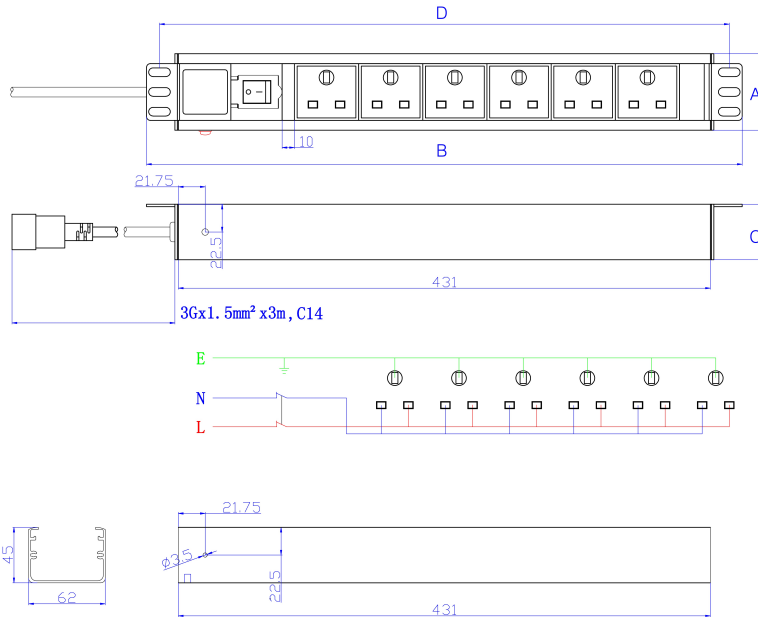

# Excel 6 Way Horizontal PDU 6x UK Socket Passive 10A C14 Plug Switched

Part Code: 555-250

sales@excel-networking.com  
excel-networking.com

Insulation Resistance	≥5MΩ
Fire resistance	Flame retardant
Operating temperature	-10°C to +45°C
Relative humidity	0% to 90%
Cable entry (horizontal orientation)	Left
Cable entry (vertical orientation)	Top
Socket angle (horizontal orientation)	90°
Socket angle (vertical orientation)	45°
Master Switch	Yes
Housing colour	Silver
Housing material	Aluminium

# Excel 6 Way Horizontal PDU 6x UK Socket Passive 10A C14 Plug Switched

Part Code: 555-250

sales@excel-networking.com  
excel-networking.com

## Product drawing

Key	
A	Height
B	Width
C	Depth
D	Mounting Centres

All dimensions are in mm unless stated otherwise