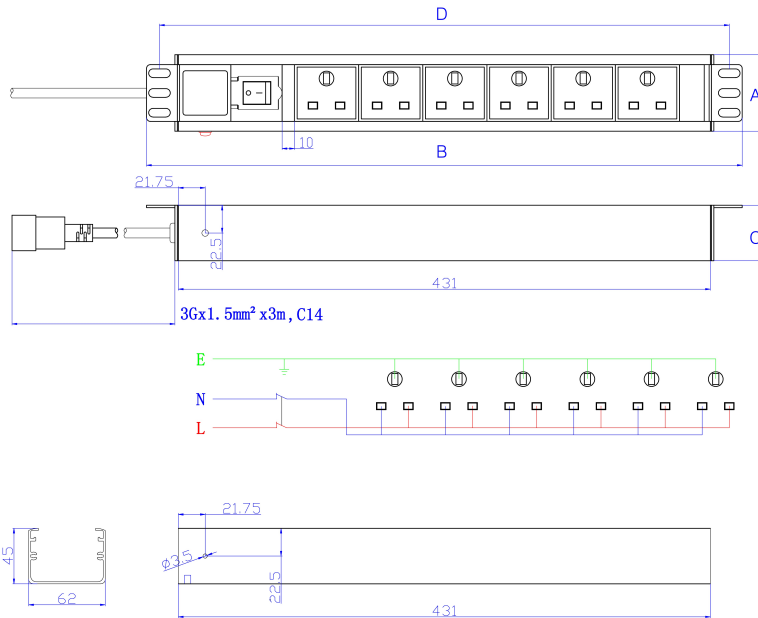

The 10 Amp PDUs benefit from having a master power switch.

Product Specifications

Feature	Values
Mounting dimension	19 inch
Mounting direction	Horizontal
Electrical connection	Connecting cord with plug
Type of electric plug connection	C14
Cable length	3 m
Number of UK BS1363 sockets	6
Number of rack units (RU)	2
Width	482.6 mm

Additional specifications

Features	Values
Rated Voltage	250 V AC 50/60 Hz
Rated current	10A
Maximum power	2500 W
Unit control	LED indicator. On/off rocker switch
Insulation Resistance	$\geq 5\text{M}\Omega$
Fire resistance	Flame retardant
Operating temperature	-10°C to +45°C
Relative humidity	0% to 90%
Cable entry (horizontal orientation)	Left
Cable entry (vertical orientation)	Top
Socket angle (horizontal orientation)	90°
Socket angle (vertical orientation)	45°
Master Switch	Yes
Housing colour	Silver
Housing material	Aluminum

Excel 6 Way Horizontal PDU 6x UK Socket Passive 10A C14 Plug Switched

Item Code: 555-250

Product drawing

Key	
A	Height
B	Width
C	Depth
D	Mounting Centres

All dimensions are in mm unless stated otherwise

Standards