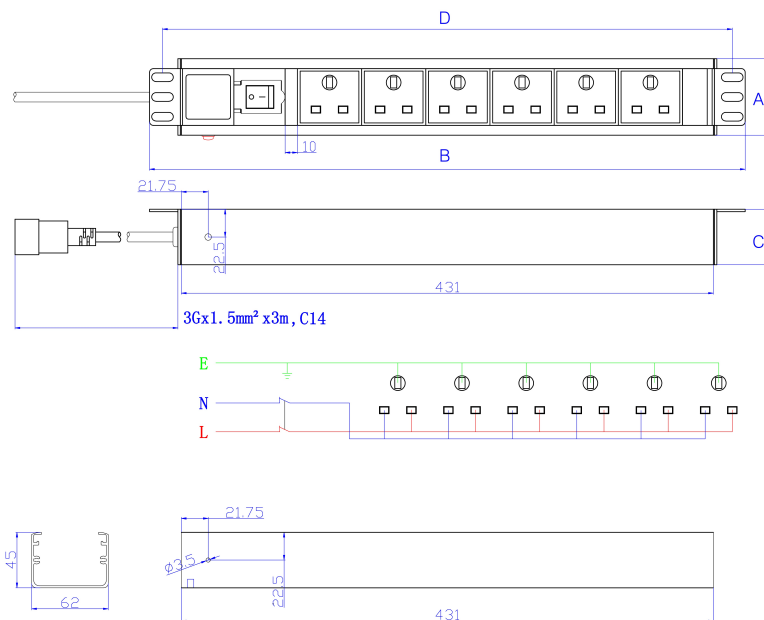

## Product Specifications

Feature	Values
Mounting direction	Vertical
Type of electric plug connection	C14
Cable length	3 m
Number of UK BS1363 sockets	8
Length	695 mm
Width	44.4 mm
Height	62 mm

## Additional specifications

Features	Values
Rated Voltage	250 V AC 50/60 Hz
Rated current	10A
Maximum power	2500 W
Unit control	LED indicator. On/off rocker switch
Insulation Resistance	$\geq 5\text{M}\Omega$
Fire resistance	Flame retardant
Operating temperature	-10°C to +45°C
Relative humidity	0% to 90%
Cable entry (horizontal orientation)	Left
Cable entry (vertical orientation)	Top
Socket angle (horizontal orientation)	90°
Socket angle (vertical orientation)	45°
Master Switch	Yes
Housing colour	Silver
Housing material	Aluminium

## Product drawing

Key	
A	Height
B	Width
C	Depth
D	Mounting Centres

All dimensions are in mm unless stated otherwise