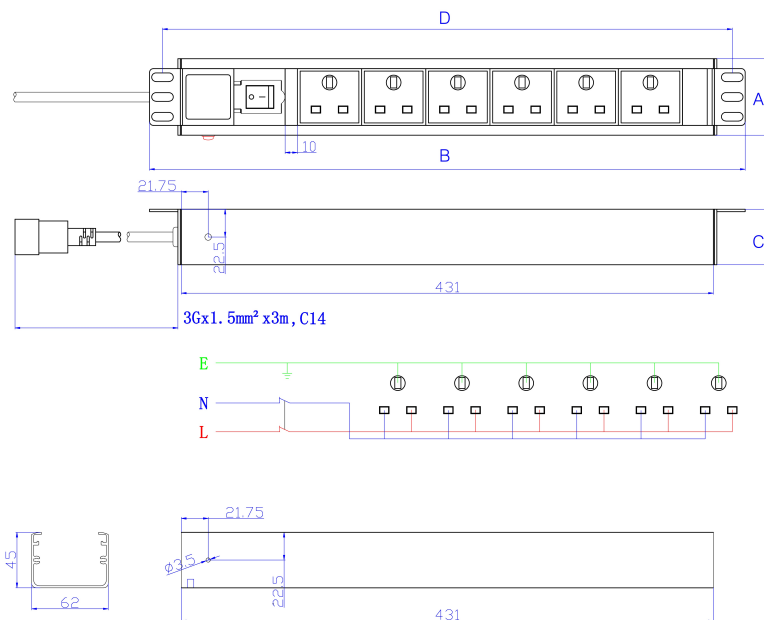

The 10 Amp PDUs benefit from having a master power switch.

Product Specifications

Feature	Values
Mounting direction	Vertical
Type of electric plug connection	C14
Cable length	3 m
Number of UK BS1363 sockets	8
Length	695 mm
Width	44.4 mm
Height	62 mm
Supply voltage	250 V

Excel 8 Way Vertical PDU 8x UK Socket Passive 10A C14 Plug Switched

Item Code: 555-251

Surge Protected	no
Switchable	yes
With LED indication	yes
With fuse	no
With mounting bracket	yes

Additional specifications

Features	Values
Rated Voltage	250 V AC 50/60 Hz
Rated current	10A
Maximum power	2500 W
Unit control	LED indicator. On/off rocker switch
Insulation Resistance	$\geq 5\text{M}\Omega$
Fire resistance	Flame retardant
Operating temperature	-10°C to +45°C
Relative humidity	0% to 90%
Cable entry (horizontal orientation)	Left
Cable entry (vertical orientation)	Top
Socket angle (horizontal orientation)	90°
Socket angle (vertical orientation)	45°
Master Switch	Yes
Housing colour	Silver
Housing material	Aluminum

Excel 8 Way Vertical PDU 8x UK Socket Passive 10A C14 Plug Switched

Item Code: 555-251

Product drawing

Key	
A	Height
B	Width
C	Depth
D	Mounting Centres

All dimensions are in mm unless stated otherwise

Standards