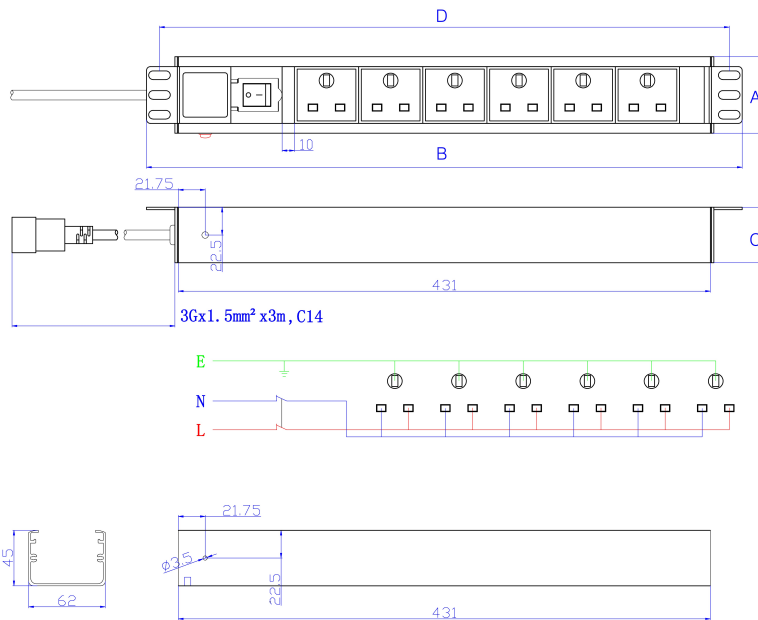

# Excel 8 Way Vertical PDU 8x UK Socket Passive 10A C14 Plug Switched

Part Code: 555-251

sales@excel-networking.com  
excel-networking.com

Feature	Values
Mounting direction	<b>Vertical</b>
Type of electric plug connection	<b>C14</b>
Cable length	<b>3 m</b>
Number of UK BS1363 sockets	<b>8</b>
Length	<b>695 mm</b>
Width	<b>44.4 mm</b>
Height	<b>62 mm</b>
Supply voltage	<b>250 V</b>
Surge Protected	<b>no</b>
Switchable	<b>yes</b>
With LED indication	<b>yes</b>
With fuse	<b>no</b>
With mounting bracket	<b>yes</b>

# Excel 8 Way Vertical PDU 8x UK Socket Passive 10A C14 Plug Switched

Part Code: 555-251

sales@excel-networking.com  
excel-networking.com

Relative humidity	0% to 90%
Cable entry (horizontal orientation)	Left
Cable entry (vertical orientation)	Top
Socket angle (horizontal orientation)	90°
Socket angle (vertical orientation)	45°
Master Switch	Yes
Housing colour	Silver
Housing material	Aluminium

## Product drawing

Key	
A	Height
B	Width
C	Depth
D	Mounting Centres

All dimensions are in mm unless stated otherwise