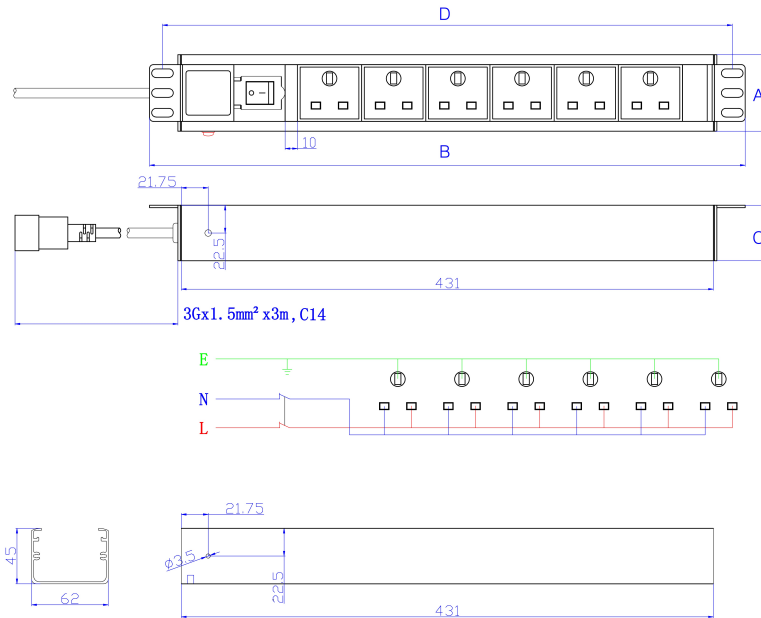

## Product Specifications

Feature	Values
Mounting direction	Vertical
Type of electric plug connection	C14
Cable length	3 m
Number of UK BS1363 sockets	10
Length	815 mm
Width	44.4 mm
Height	62 mm
Supply voltage	250 V

## Additional specifications

Features	Values
Rated Voltage	250 V AC 50/60 Hz
Rated current	10A
Maximum power	2500 W
Unit control	LED indicator. On/off rocker switch
Insulation Resistance	$\geq 5\text{M}\Omega$
Fire resistance	Flame retardant
Operating temperature	-10°C to +45°C
Relative humidity	0% to 90%
Cable entry (horizontal orientation)	Left
Cable entry (vertical orientation)	Top
Socket angle (horizontal orientation)	90°
Socket angle (vertical orientation)	45°
Master Switch	Yes
Housing colour	Silver
Housing material	Aluminum

# Excel 10 Way Vertical PDU 10x UK Socket Passive 10A C14 Plug Switched

Item Code: 555-252

## Product drawing

Key	
A	Height
B	Width
C	Depth
D	Mounting Centres

All dimensions are in mm unless stated otherwise