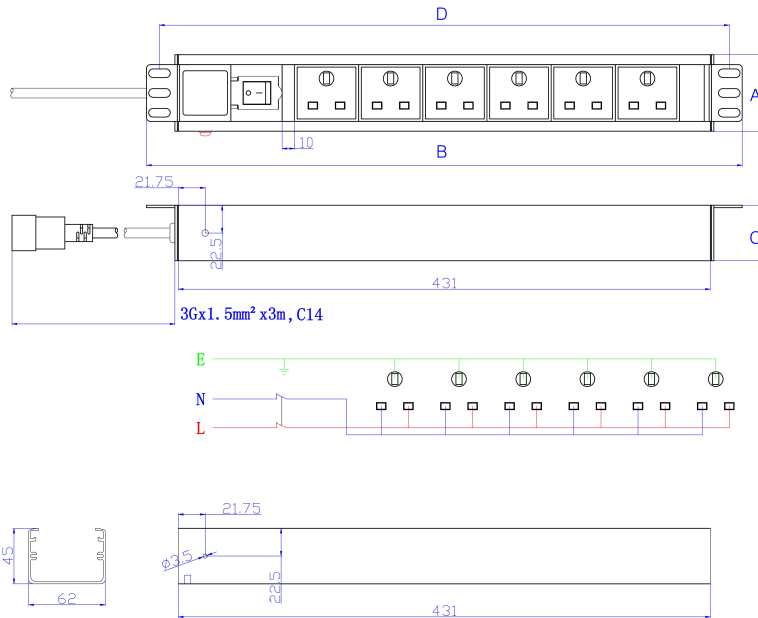

The 10 Amp PDUs benefit from having a master power switch.

Product Specifications

Feature	Values
Mounting direction	Vertical
Type of electric plug connection	C14
Cable length	3 m
Number of UK BS1363 sockets	10
Length	815 mm
Width	44.4 mm
Height	62 mm
Supply voltage	250 V

Excel 10 Way Vertical PDU 10x UK Socket Passive 10A C14 Plug Switched

Item Code: 555-252

Surge Protected	no
Switchable	yes
With LED indication	yes
With fuse	no
With mounting bracket	yes

Additional specifications

Features	Values
Rated Voltage	250 V AC 50/60 Hz
Rated current	10A
Maximum power	2500 W
Unit control	LED indicator. On/off rocker switch
Insulation Resistance	$\geq 5\text{M}\Omega$
Fire resistance	Flame retardant
Operating temperature	-10°C to +45°C
Relative humidity	0% to 90%
Cable entry (horizontal orientation)	Left
Cable entry (vertical orientation)	Top
Socket angle (horizontal orientation)	90°
Socket angle (vertical orientation)	45°
Master Switch	Yes
Housing colour	Silver
Housing material	Aluminium

Excel 10 Way Vertical PDU 10x UK Socket Passive 10A C14 Plug Switched

Item Code: 555-252

Product drawing

Key	
A	Height
B	Width
C	Depth
D	Mounting Centres

All dimensions are in mm unless stated otherwise

Standards