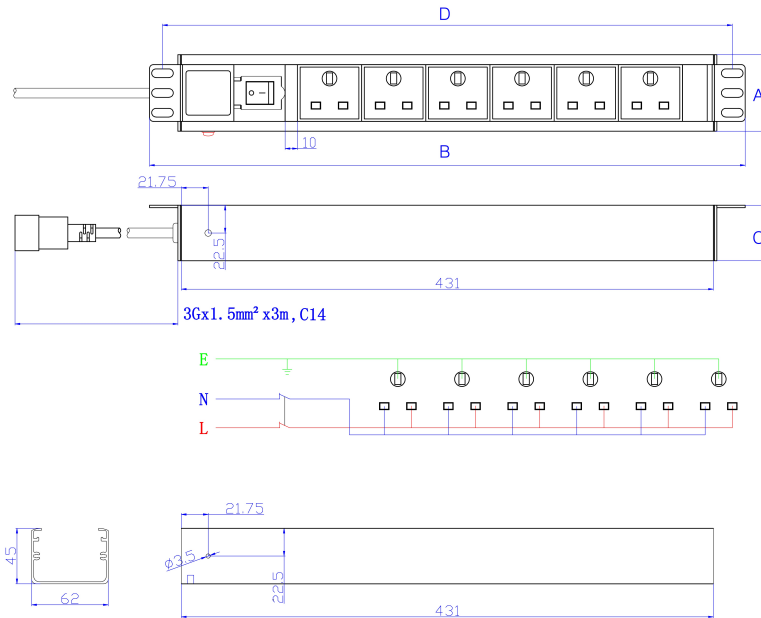

The 10 Amp PDUs benefit from having a master power switch.

Product Specifications

Feature	Values
Mounting direction	Vertical
Type of electric plug connection	C14
Cable length	3 m
Number of UK BS1363 sockets	12
Length	935 mm
Width	44.4 mm
Height	62 mm
Supply voltage	250 V

Excel 12 Way Vertical PDU 12x UK Socket Passive 10A C14 Plug Switched

Item Code: 555-253

Surge Protected	no
Switchable	yes
With LED indication	yes
With fuse	no
With mounting bracket	yes

Additional specifications

Features	Values
Rated Voltage	250 V AC 50/60 Hz
Rated current	10A
Maximum power	2500 W
Unit control	LED indicator. On/off rocker switch
Insulation Resistance	$\geq 5\text{M}\Omega$
Fire resistance	Flame retardant
Operating temperature	-10°C to +45°C
Relative humidity	0% to 90%
Cable entry (horizontal orientation)	Left
Cable entry (vertical orientation)	Top
Socket angle (horizontal orientation)	90°
Socket angle (vertical orientation)	45°
Master Switch	Yes
Housing colour	Silver
Housing material	Aluminium

Excel 12 Way Vertical PDU 12x UK Socket Passive 10A C14 Plug Switched

Item Code: 555-253

Product drawing

Key	
A	Height
B	Width
C	Depth
D	Mounting Centres

All dimensions are in mm unless stated otherwise

Standards