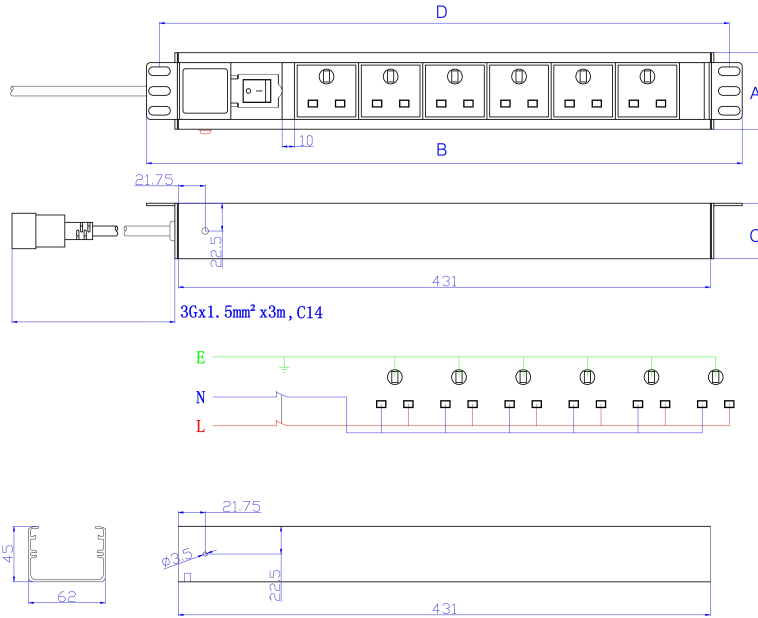

The 10 Amp PDUs benefit from having a master power switch.

Product Specifications

Feature	Values
Mounting direction	Vertical
Type of electric plug connection	C14
Cable length	3 m
Number of UK BS1363 sockets	12
Length	935 mm
Width	44.4 mm
Height	62 mm
Supply voltage	250 V

Excel 12 Way Vertical PDU 12x UK Socket Passive 10A C14 Plug Switched

Item Code: 555-253

Surge Protected	no
Switchable	yes
With LED indication	yes
With fuse	no
With mounting bracket	yes

Additional specifications

Features	Values
Rated Voltage	250 V AC 50/60 Hz
Rated current	10A
Maximum power	2500 W
Unit control	LED indicator. On/off rocker switch
Insulation Resistance	$\geq 5\text{M}\Omega$
Fire resistance	Flame retardant
Operating temperature	-10°C to +45°C
Relative humidity	0% to 90%
Cable entry (horizontal orientation)	Left
Cable entry (vertical orientation)	Top
Socket angle (horizontal orientation)	90°
Socket angle (vertical orientation)	45°
Master Switch	Yes
Housing colour	Silver
Housing material	Aluminum

Excel 12 Way Vertical PDU 12x UK Socket Passive 10A C14 Plug Switched

Item Code: 555-253

Product drawing

Key	
A	Height
B	Width
C	Depth
D	Mounting Centres

All dimensions are in mm unless stated otherwise

Standards