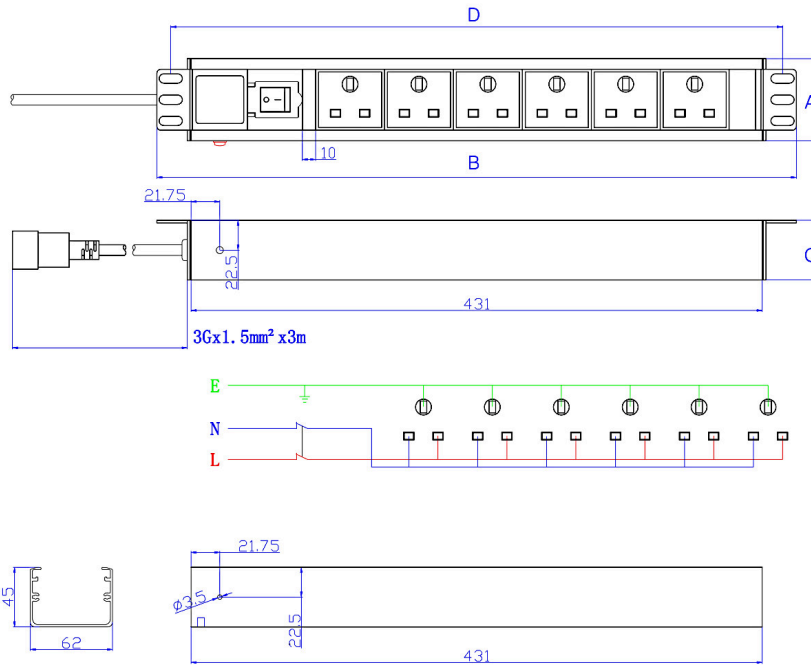

## Product Specifications

| Feature                          | Values                           |
|----------------------------------|----------------------------------|
| Mounting size                    | <b>695 mm</b>                    |
| Mounting direction               | <b>Vertical</b>                  |
| Electrical connection            | <b>Connecting cord with plug</b> |
| Type of electric plug connection | <b>C20</b>                       |
| Cable length                     | <b>3 m</b>                       |
| Number of UK BS1363 sockets      | <b>8</b>                         |
| Number of rack units (RU)        | <b>2</b>                         |
| Length                           | <b>695 mm</b>                    |
| Width                            | <b>44.4 mm</b>                   |
| Height                           | <b>62 mm</b>                     |
| Supply voltage                   | <b>250 V</b>                     |
| Surge Protected                  | <b>no</b>                        |
| Switchable                       | <b>yes</b>                       |
| With LED indication              | <b>yes</b>                       |
| With fuse                        | <b>no</b>                        |
| With mounting bracket            | <b>yes</b>                       |

## Product drawings

| Key |                  |
|-----|------------------|
| A   | Height           |
| B   | Width            |
| C   | Depth            |
| D   | Mounting Centres |

All dimensions are in mm unless stated otherwise