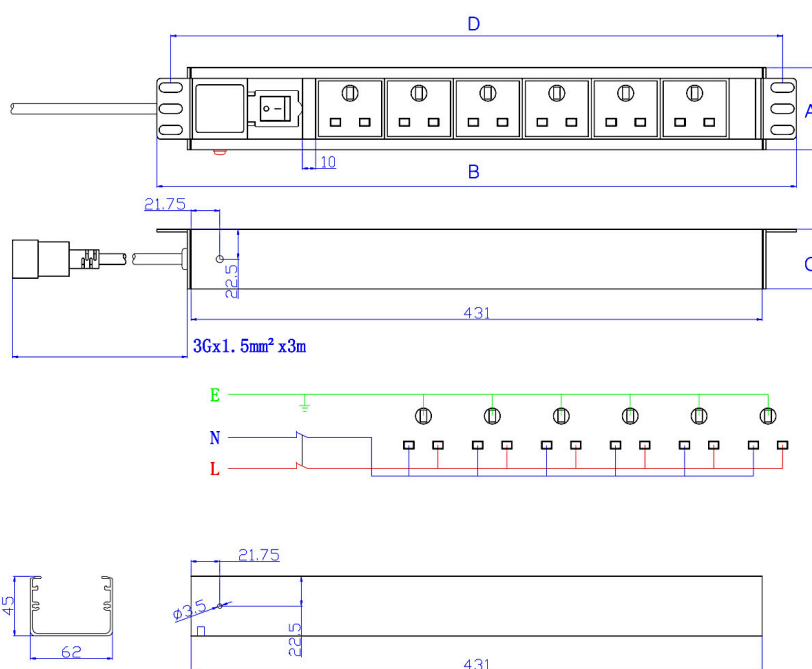

In this particular range each socket is UK style, manufactured in accordance with the BS1363 standard, the 3 metre input lead is terminated with a C20 3 pin plug.

The sockets are mounted at a 45° angle on the vertical PDUs and a 90° angle on the horizontal PDUs to aid with cable management. The range of available units includes 19" horizontally mounted, and higher density vertical mounted options, each unit contains a fully shrouded switch to control input power, and a LED indicator to confirm power to the unit.

## Product Specifications

Feature	Values
Mounting size	695 mm
Mounting direction	Vertical
Electrical connection	Connecting cord with plug
Type of electric plug connection	C20

# Excel 8 Way Vertical PDU 8x UK Socket Passive 13A C20 Plug Switched

Item Code: 555-263

Cable length	3 m
Number of UK BS1363 sockets	8
Number of rack units (RU)	2
Length	695 mm
Width	44.4 mm
Height	62 mm
Supply voltage	250 V
Surge Protected	no
Switchable	yes
With LED indication	yes
With fuse	no
With mounting bracket	yes

## Product drawings