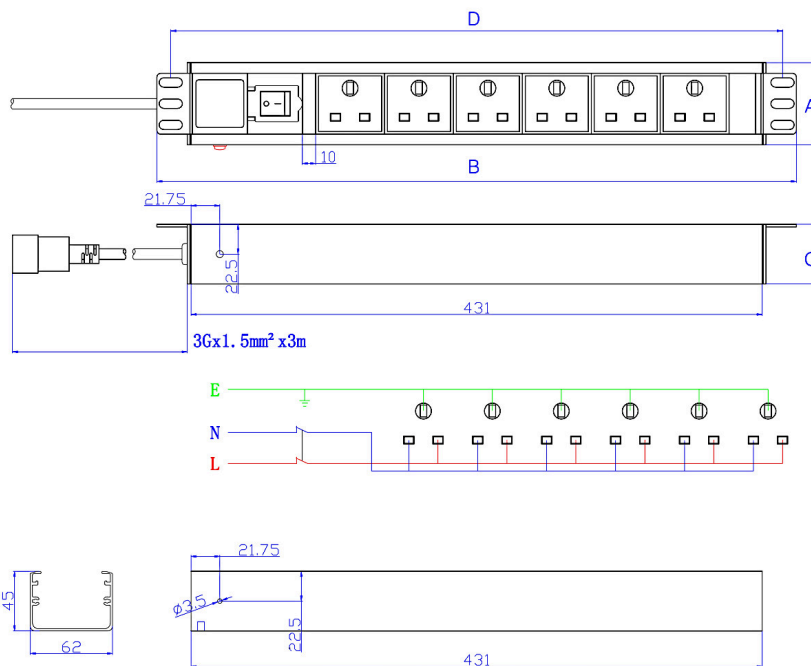

In this particular range each socket is UK style, manufactured in accordance with the BS1363 standard, the 3 metre input lead is terminated with a C20 3 pin plug.

The sockets are mounted at a 45° angle on the vertical PDUs and a 90° angle on the horizontal PDUs to aid with cable management. The range of available units includes 19" horizontally mounted, and higher density vertical mounted options, each unit contains a fully shrouded switch to control input power, and a LED indicator to confirm power to the unit.

## Product Specifications

Feature	Values
Mounting size	695 mm
Mounting direction	Vertical
Electrical connection	Connecting cord with plug
Type of electric plug connection	C20

# Excel 8 Way Vertical PDU 8x UK Socket Passive 13A C20 Plug Switched

Item Code: 555-263

Cable length	3 m
Number of UK BS1363 sockets	8
Number of rack units (RU)	2
Length	695 mm
Width	44.4 mm
Height	62 mm
Supply voltage	250 V
Surge Protected	no
Switchable	yes
With LED indication	yes
With fuse	no
With mounting bracket	yes

## Product drawings

Key	
A	Height
B	Width
C	Depth
D	Mounting Centres

All dimensions are in mm unless stated otherwise