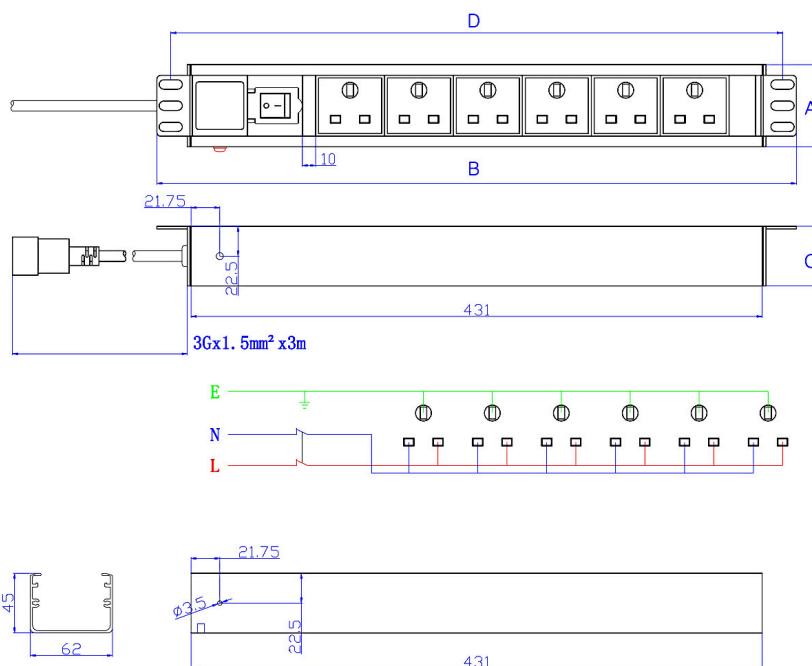

In this particular range each socket is UK style, manufactured in accordance with the BS1363 standard, the 3 metre input lead is terminated with a C20 3 pin plug.

The sockets are mounted at a 45° angle on the vertical PDUs and a 90° angle on the horizontal PDUs to aid with cable management. The range of available units includes 19" horizontally mounted, and higher density vertical mounted options, each unit contains a fully shrouded switch to control input power, and a LED indicator to confirm power to the unit.

Product Specifications

Feature	Values
Mounting size	935 mm
Mounting direction	Vertical
Electrical connection	Connecting cord with plug
Type of electric plug connection	C20

Excel 12 Way Vertical PDU 12x UK Socket Passive 13A C20 Plug Switched

Item Code: 555-265

Cable length	3 m
Number of UK BS1363 sockets	12
Number of rack units (RU)	2
Length	935 mm
Width	44.4 mm
Height	62 mm
Supply voltage	250 V
Surge Protected	no
Switchable	yes
With LED indication	yes
With fuse	no
With mounting bracket	yes

Product drawings

Excel 12 Way Vertical PDU 12x UK Socket Passive 13A C20 Plug Switched

Item Code: 555-265

Additional specifications

Features	Values
Rated voltage	250 V AC 50/60 Hz
Rated current	13 A
Maximum power	3250 W
Unit control	LED indicator (On/off rocker switch)
Insulation resistance	$\geq 5M\Omega$
Fire resistance	Flame retardant
Operating temperature	-10°C to +45°C
Relative humidity	0% to 90%
Cable entry (horizontal orientation)	Left
Cable entry (vertical orientation)	Top
Socket angle (horizontal orientation)	90°
Socket angle (vertical orientation)	45°
Master circuit breaker	No
Master switch	Yes
Housing colour	Silver
Housing material	Aluminum