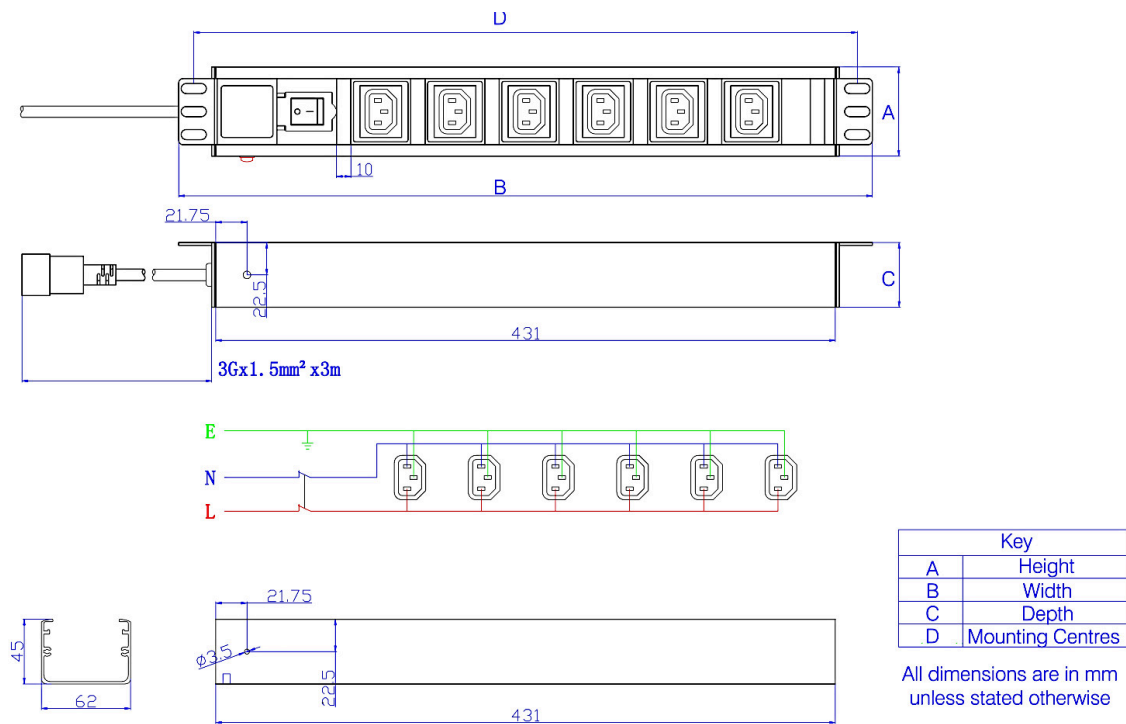

The range of available units includes 19" horizontally mounted, and higher density vertical mounted options, each unit contains a fully shrouded switch to control input power, and a LED indicator to confirm power to the unit.

Product Specifications

Feature	Values
Mounting size	482 mm
Mounting direction	Horizontal
Electrical connection	Connecting cord with plug
Type of electric plug connection	C20
Cable length	3 m
Number of C13 socket outlets	6
Number of rack units (RU)	2

Excel 6 Way Horizontal PDU 6x C13 Socket Passive 10 A C20 Plug Switched

Item Code: 555-266

excel
without compromise.

Width	482.6 mm
Height	62 mm
Depth	45 mm
Supply voltage	250 V
Surge Protected	no
Switchable	yes
With LED indication	yes
With fuse	no
With mounting bracket	yes

Product drawings

Excel 6 Way Horizontal PDU 6x C13 Socket Passive 10 A C20 Plug Switched

Item Code: 555-266

Additional specifications

Features	Values
Rated voltage	250 V AC 50/60 Hz
Rated current	10 A
Maximum power	2500 W
Unit control	LED indicator (on/off rocker switch)
Insulation resistance	$\geq 5 \text{ M}\Omega$
Fire resistance	Flame retardant
Operating temperature	-10 °C to +45 °C
Relative humidity	0% to 90%
Cable entry (horizontal orientation)	Left
Cable entry (vertical orientation)	Top
Socket angle	90 °
Master circuit breaker	No
Master switch	Yes
Housing colour	Silver
Housing material	Aluminum