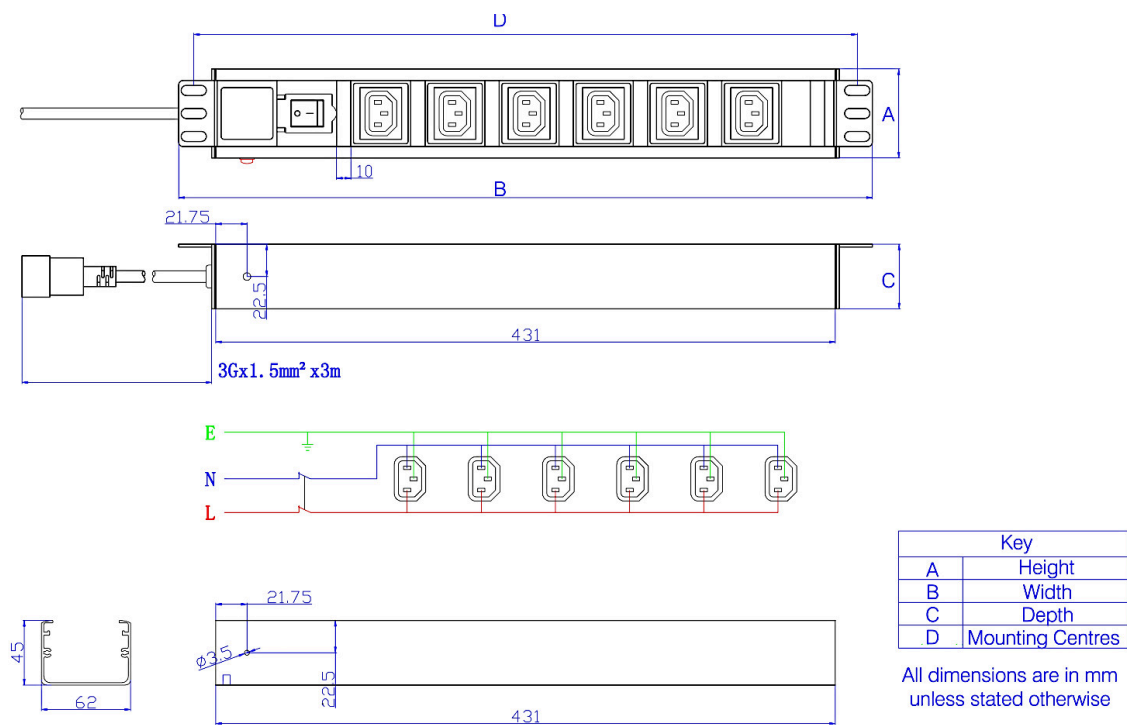

The range of available units includes 19" horizontally mounted, and higher density vertical mounted options, each unit contains a fully shrouded switch to control input power, and a LED indicator to confirm power to the unit.

Product Specifications

Feature	Values
Mounting size	482 mm
Mounting direction	Horizontal
Electrical connection	Connecting cord with plug
Type of electric plug connection	C20
Cable length	3 m
Number of C13 socket outlets	6

Product drawings

Excel 6 Way Horizontal PDU 6x C13 Socket Passive 10 A C20 Plug Switched

Item Code: 555-266

Additional specifications

Features	Values
Rated voltage	250 V AC 50/60 Hz
Rated current	10 A
Maximum power	2500 W
Unit control	LED indicator (on/off rocker switch)
Insulation resistance	$\geq 5 \text{ M}\Omega$
Fire resistance	Flame retardant
Operating temperature	-10 °C to +45 °C
Relative humidity	0% to 90%
Cable entry (horizontal orientation)	Left
Cable entry (vertical orientation)	Top
Socket angle	90 °
Master circuit breaker	No
Master switch	Yes
Housing colour	Silver
Housing material	Aluminum