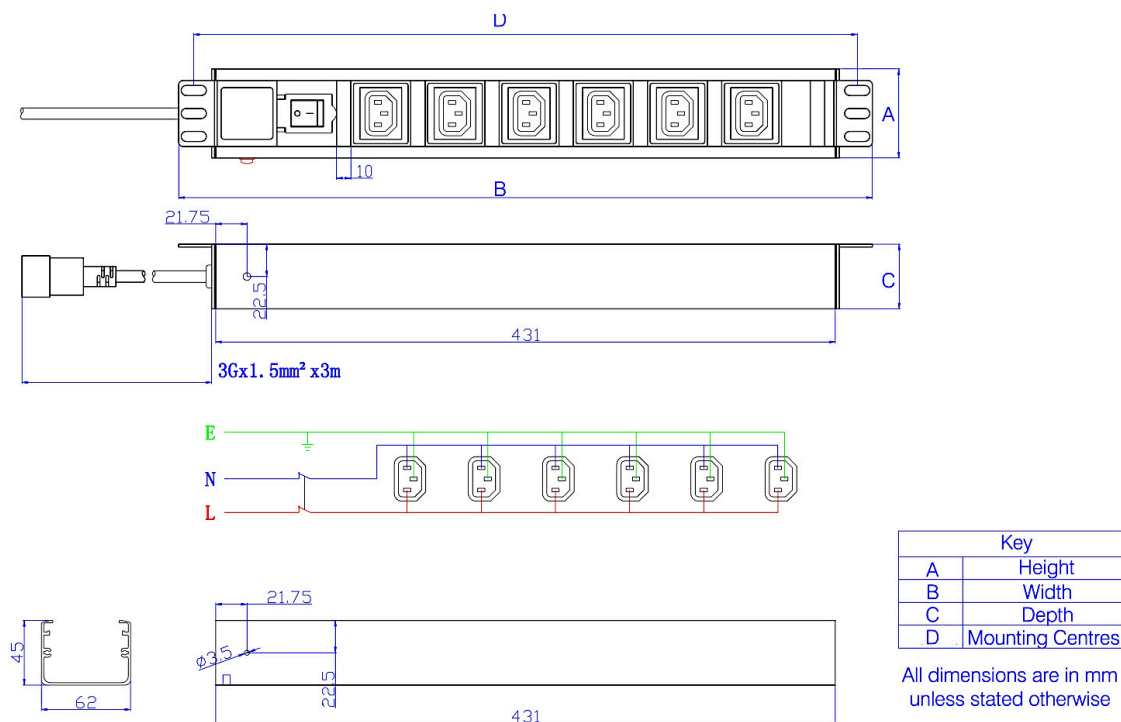

The range of available units includes 19" horizontally mounted, and higher density vertical mounted options, each unit contains a fully shrouded switch to control input power, and a LED indicator to confirm power to the unit.

Product Specifications

Feature	Values
Mounting size	482 mm
Mounting direction	Horizontal
Electrical connection	Connecting cord with plug
Type of electric plug connection	C20
Cable length	3 m
Number of C13 socket outlets	6

Excel 6 Way Horizontal PDU 6x C13 Socket Passive 10 A C20 Plug Switched

Item Code: 555-266

excel
without compromise.

Number of rack units (RU)	2
Width	482.6 mm
Height	62 mm
Depth	45 mm
Supply voltage	250 V
Surge Protected	no
Switchable	yes
With LED indication	yes
With fuse	no
With mounting bracket	yes

Product drawings

Excel 6 Way Horizontal PDU 6x C13 Socket Passive 10 A C20 Plug Switched

Item Code: 555-266

Additional specifications

Features	Values
Rated voltage	250 V AC 50/60 Hz
Rated current	10 A
Maximum power	2500 W
Unit control	LED indicator (on/off rocker switch)
Insulation resistance	≥ 5 MΩ
Fire resistance	Flame retardant
Operating temperature	-10 °C to +45 °C
Relative humidity	0% to 90%
Cable entry (horizontal orientation)	Left
Cable entry (vertical orientation)	Top
Socket angle	90 °
Master circuit breaker	No
Master switch	Yes
Housing colour	Silver
Housing material	Aluminum