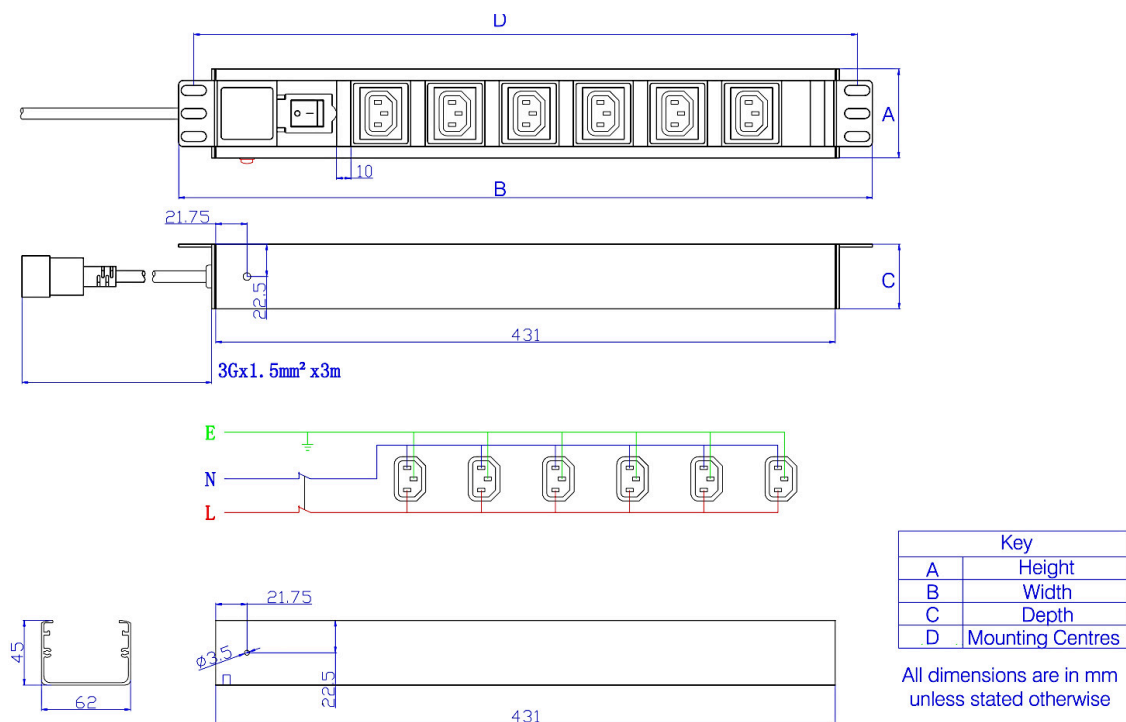

Excel 8 Way Horizontal PDU 8x C13 Socket Passive 10A C20 Plug Switched

Item Code: 555-267

excel
without compromise.

Width	45 mm
Height	60 mm
Supply voltage	250 V
Surge Protected	no
Switchable	yes
With LED indication	yes
With fuse	no
With mounting bracket	yes

Product drawings

Additional specifications

Features	Values
Rated voltage	250 V AC 50/60 Hz
Rated current	10 A
Maximum power	2500 W
Unit control	LED indicator (on/off rocker switch)