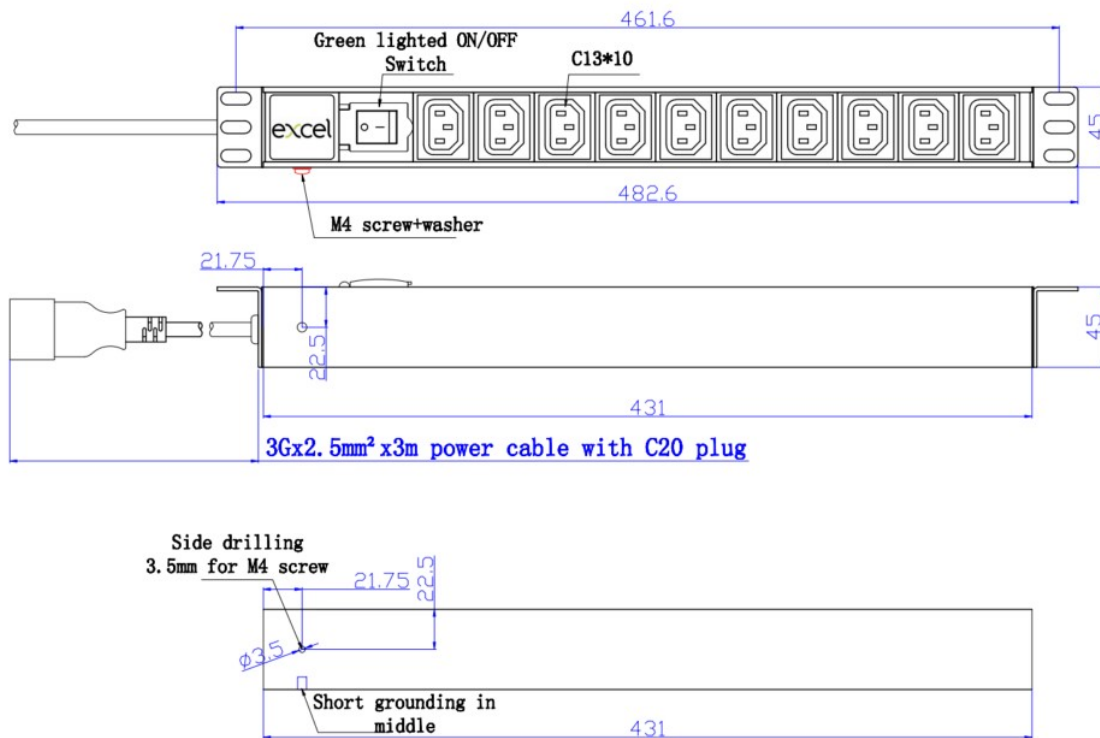

Excel 10 Way Horizontal PDU 10x C13 Socket Passive 10A C20 Plug Switched

Item Code: 555-268

excel
without compromise.

Width	45 mm
Height	60 mm
Supply voltage	250 V
Surge Protected	no
Switchable	yes
With LED indication	yes
With fuse	no
With mounting bracket	yes

Product drawings

Additional specifications

Features	Values
Rated voltage	250 V AC 50/60 Hz
Rated current	10 A
Maximum power	2500 W