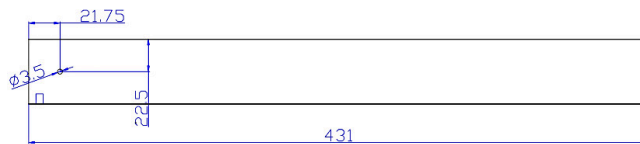

Product drawings

Key	
A	Height
B	Width
C	Depth
D	Mounting Centres

All dimensions are in mm unless stated otherwise