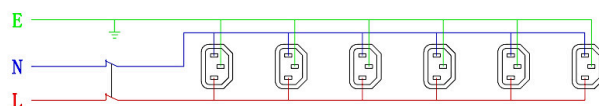

Product drawings

Key	
A	Height
B	Width
C	Depth
D	Mounting Centres

All dimensions are in mm unless stated otherwise