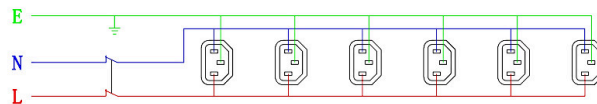

Product drawings

Key	
A	Height
B	Width
C	Depth
D	Mounting Centres

All dimensions are in mm unless stated otherwise