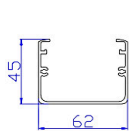

Product Specifications

Feature	Values
Mounting size	719 mm
Mounting direction	Vertical
Electrical connection	Connecting cord with plug
Type of electric plug connection	C20
Cable length	3 m
Number of C13 socket outlets	12
Number of rack units (RU)	2

Excel 12 Way Vertical PDU 12x C13 Socket Passive 10 A C20 Plug Switched

Item Code: 555-269

Length	719 mm
Width	44.4 mm
Height	62 mm
Supply voltage	250 V
Surge Protected	no
Switchable	yes
With LED indication	yes
With fuse	no
With mounting bracket	yes

Product drawings

Key	
A	Height
B	Width
C	Depth
D	Mounting Centres

All dimensions are in mm unless stated otherwise

Excel 12 Way Vertical PDU 12x C13 Socket Passive 10 A C20 Plug Switched

Item Code: 555-269