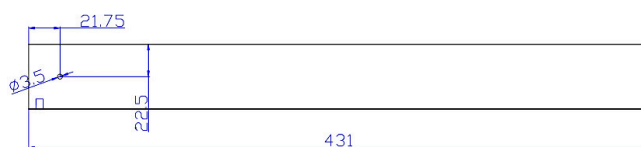

Product drawings

Key	
A	Height
B	Width
C	Depth
D	Mounting Centres

All dimensions are in mm unless stated otherwise