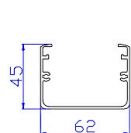

Product Specifications

Feature	Values
Mounting size	719 mm
Mounting direction	Vertical
Electrical connection	Connecting cord with plug
Type of electric plug connection	C20
Cable length	3 m
Number of C13 socket outlets	12
Number of rack units (RU)	2

Excel 12 Way Vertical PDU 12x C13 Socket Passive 10 A C20 Plug Switched

Item Code: 555-269

Length	719 mm
Width	44.4 mm
Height	62 mm
Supply voltage	250 V
Surge Protected	no
Switchable	yes
With LED indication	yes
With fuse	no
With mounting bracket	yes

Product drawings

Key	
A	Height
B	Width
C	Depth
D	Mounting Centres

All dimensions are in mm unless stated otherwise

Excel 12 Way Vertical PDU 12x C13 Socket Passive 10 A C20 Plug Switched

Item Code: 555-269