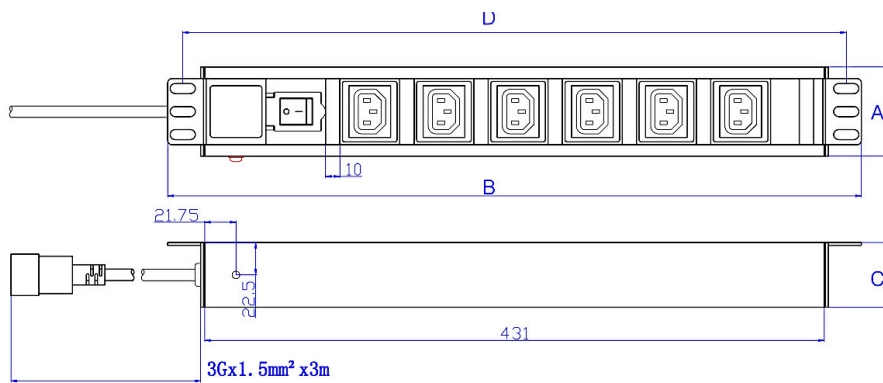

Excel 12 Way Vertical PDU 12x C13 Socket Passive 10 A C20 Plug Switched

Item Code: 555-269

Length	719 mm
Width	44.4 mm
Height	62 mm
Supply voltage	250 V
Surge Protected	no
Switchable	yes
With LED indication	yes
With fuse	no
With mounting bracket	yes

Product drawings

Key	
A	Height
B	Width
C	Depth
D	Mounting Centres

All dimensions are in mm unless stated otherwise