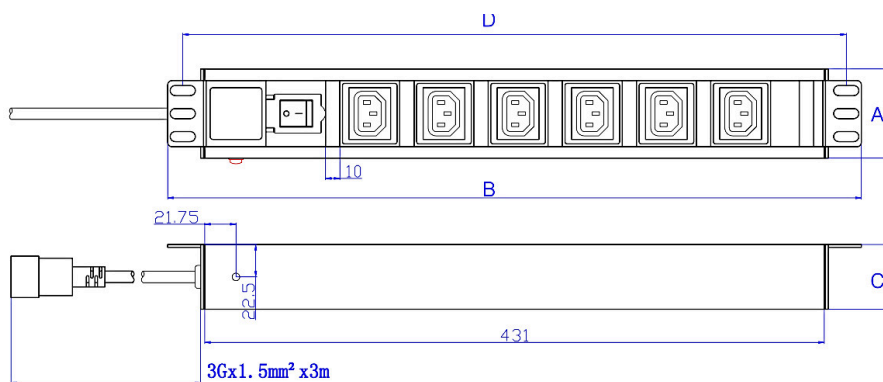

Excel 12 Way Vertical PDU 12x C13 Socket Passive 10 A C20 Plug Switched

Item Code: 555-269

Length	719 mm
Width	44.4 mm
Height	62 mm
Supply voltage	250 V
Surge Protected	no
Switchable	yes
With LED indication	yes
With fuse	no
With mounting bracket	yes

Product drawings

Key	
A	Height
B	Width
C	Depth
D	Mounting Centres

All dimensions are in mm unless stated otherwise