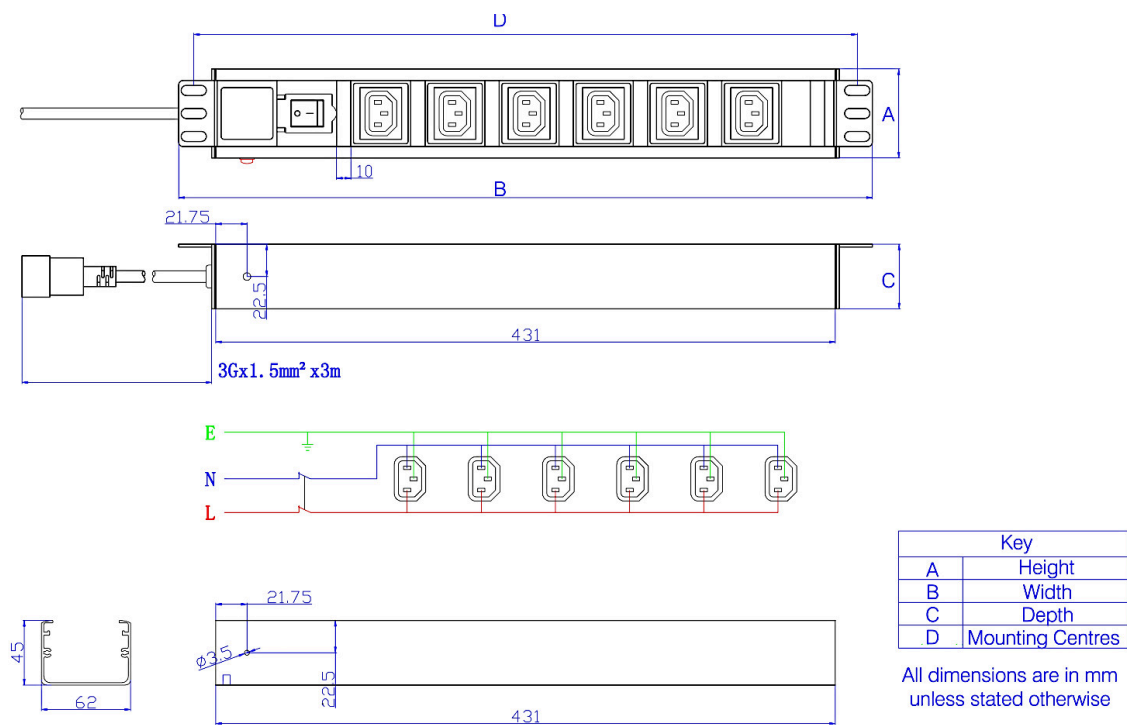

The range of available units includes 19" horizontally mounted, and higher density vertical mounted options, each unit contains a fully shrouded switch to control input power, and a LED indicator to confirm power to the unit.

Product Specifications

Feature	Values
Mounting size	719 mm
Mounting direction	Vertical
Electrical connection	Connecting cord with plug
Type of electric plug connection	C20
Cable length	3 m
Number of C13 socket outlets	12

Excel 12 Way Vertical PDU 12x C13 Socket Passive 10 A C20 Plug Switched

Item Code: 555-269

Number of rack units (RU)	2
Length	719 mm
Width	44.4 mm
Height	62 mm
Supply voltage	250 V
Surge Protected	no
Switchable	yes
With LED indication	yes
With fuse	no
With mounting bracket	yes

Product drawings

Excel 12 Way Vertical PDU 12x C13 Socket Passive 10 A C20 Plug Switched

Item Code: 555-269

Additional specifications

Features	Values
Rated voltage	250 V AC 50/60 Hz
Rated current	10 A
Maximum power	2500 W
Unit control	LED indicator (on/off rocker switch)
Insulation resistance	≥ 5 MΩ
Fire resistance	Flame retardant
Operating temperature	-10 °C to +45 °C
Relative humidity	0% to 90%
Cable entry (horizontal orientation)	Left
Cable entry (vertical orientation)	Top
Socket angle	90 °
Master circuit breaker	No
Master switch	Yes
Housing colour	Silver
Housing material	Aluminum