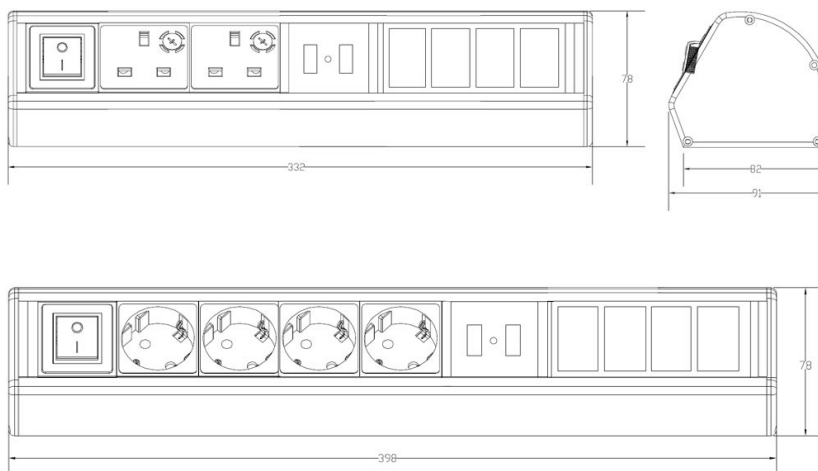

# Excel Desktop Power Distribution Unit - 4x UK.Sockets 2x 6C Aperture

Part Code: 555-273

sales@excel-networking.com  
excel-networking.com

## Product Specifications

Feature	Values
Model	Surface mounting
Shape	Rectangular
Material	Aluminium
Colour	Silver
Length	325 mm
Width	78 mm
Height	91 mm
Number of UK BS1363 sockets	4
Number of empty module positions	2x 6c

## Product drawing