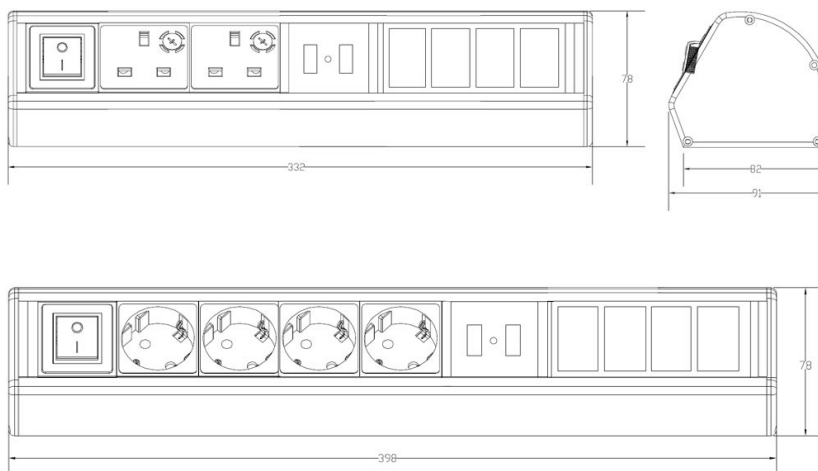

Excel Desktop Power Distribution Unit - 4x UK.Sockets 2x 6C Aperture

Part Code: 555-273

sales@excel-networking.com
excel-networking.com

Product Specifications

Feature	Values
Model	Surface mounting
Shape	Rectangular
Material	Aluminium
Colour	Silver
Length	325 mm
Width	78 mm
Height	91 mm
Number of UK BS1363 sockets	4
Number of empty module positions	2x 6c

Product drawing