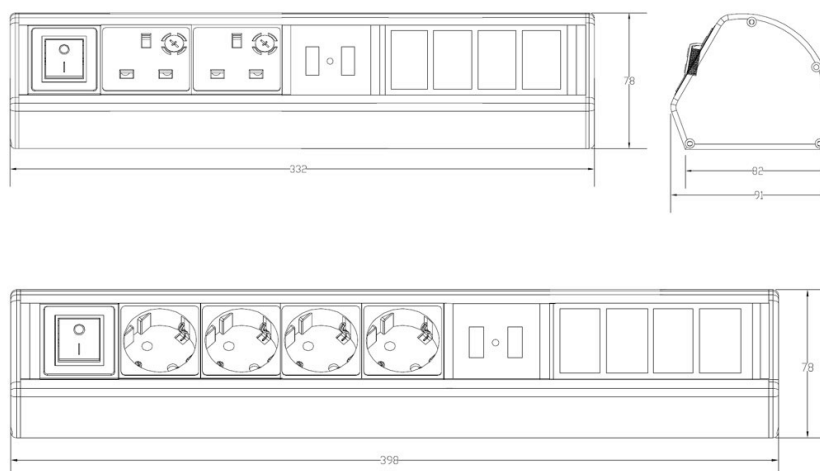

Excel Desktop Power Distribution Unit - 4x UK Sockets 2x 6C Aperture

Item Code: 555-273

excel
without compromise.

Product drawing

Standards

Applicable standard	Detail
Directive 2011/65/EU (RoHS II)	Restriction of the Use of Certain Hazardous Substances in Electrical and Electronic Equipment — compliant. Applies within EU member states).
Directive (EU) 2015/863 (RoHS III)	Amending Directive 2011/65/EU to add four phthalates (DEHP, BBP, DBP, DIBP) to Annex II — compliant.
Directive 2008/98/EC (WFD)	Waste Framework Directive — compliant. Implemented in the UK through the Waste (England and Wales) Regulations 2011 (SI 2011 No. 988).
ECHA SCIP Database	Compliant; product does not contain SVHCs (Substances of Very High Concern) as defined under REACH Article 33(1). Submission obligations met under EU REACH and UK REACH.
Regulation (EU) 2019/1021 (POPs)	EU Regulation on Persistent Organic Pollutants — compliant. For Great Britain, compliance is aligned with the Persistent Organic Pollutants (Amendment) (EU Exit) Regulations 2020 (SI 2020 No. 1355).
UK SI 2012 No. 3032	The Restriction of the Use of Certain Hazardous Substances in Electrical and Electronic Equipment Regulations 2012 (UK RoHS) — compliant for Great Britain. Retained EU law, as amended by the Product Safety and Metrology (Amendment etc.) (EU Exit) Regulations 2019.