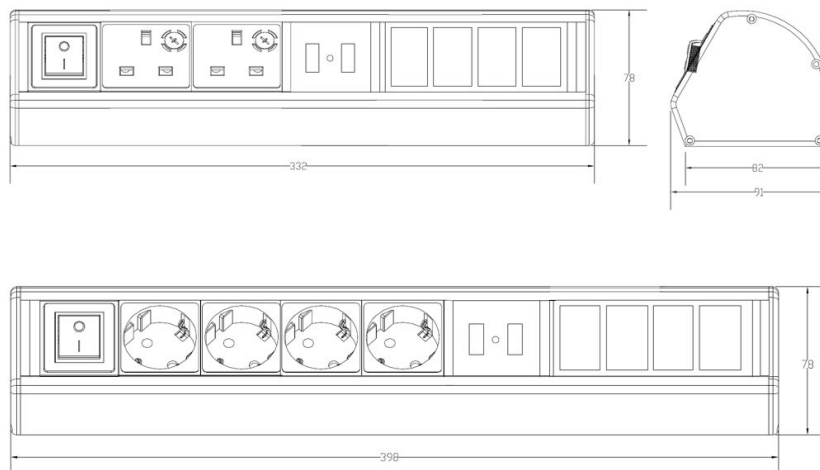

Excel Desktop Power Distribution Unit - 4x UK Sockets 2x 6C Aperture

Item Code: 555-273

excel
without compromise.

Product drawing

Standards

Applicable standard	Detail
Directive 2011/65/EU (RoHS II)	Restriction of the Use of Certain Hazardous Substances in Electrical and Electronic Equipment — compliant. Applies within EU member states).
Directive (EU) 2015/863 (RoHS III)	Amending Directive 2011/65/EU to add four phthalates (DEHP, BBP, DBP, DIBP) to Annex II — compliant.
Directive 2008/98/EC (WFD)	Waste Framework Directive — compliant. Implemented in the UK through the Waste (England and Wales) Regulations 2011 (SI 2011 No. 988).
ECHA SCIP Database	Compliant; product does not contain SVHCs (Substances of Very High Concern) as defined under REACH Article 33(1). Submission obligations met under EU REACH and UK REACH.
Regulation (EU) 2019/1021 (POPs)	EU Regulation on Persistent Organic Pollutants — compliant. For Great Britain, compliance is aligned with the Persistent Organic Pollutants (Amendment) (EU Exit) Regulations 2020 (SI 2020 No. 1355).
UK SI 2012 No. 3032	The Restriction of the Use of Certain Hazardous Substances in Electrical and Electronic Equipment Regulations 2012 (UK RoHS) — compliant for Great Britain. Retained EU law, as amended by the Product Safety and Metrology (Amendment etc.) (EU Exit) Regulations 2019.