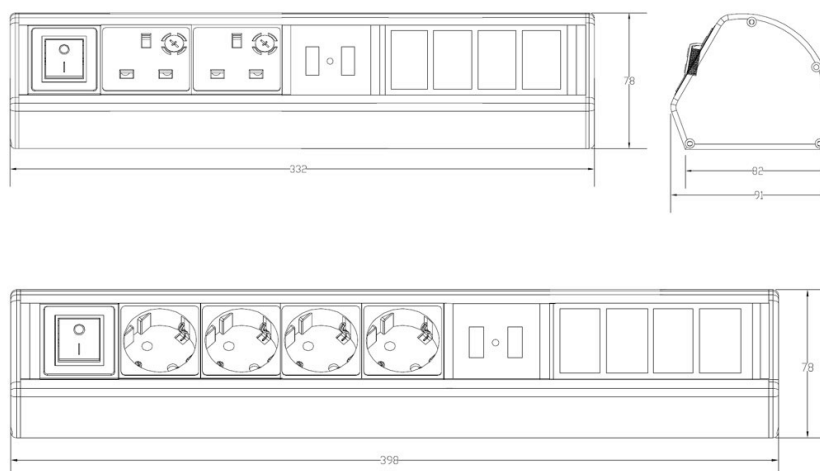

Excel Desktop Power Distribution Unit - 2x UK Sockets 2x USB power 4x 6C Aperture

Item Code: 555-275

excel
without compromise.

Product drawing

Standards

Applicable standard	Detail
Directive 2011/65/EU (RoHS II)	Restriction of the Use of Certain Hazardous Substances in Electrical and Electronic Equipment — compliant. Applies within EU member states).
Directive (EU) 2015/863 (RoHS III)	Amending Directive 2011/65/EU to add four phthalates (DEHP, BBP, DBP, DIBP) to Annex II — compliant.
Directive 2008/98/EC (WFD)	Waste Framework Directive — compliant. Implemented in the UK through the Waste (England and Wales) Regulations 2011 (SI 2011 No. 988).
ECHA SCIP Database	Compliant; product does not contain SVHCs (Substances of Very High Concern) as defined under REACH Article 33(1). Submission obligations met under EU REACH and UK REACH.
Regulation (EU) 2019/1021 (POPs)	EU Regulation on Persistent Organic Pollutants — compliant. For Great Britain, compliance is aligned with the Persistent Organic Pollutants (Amendment) (EU Exit) Regulations 2020 (SI 2020 No. 1355).
UK SI 2012 No. 3032	The Restriction of the Use of Certain Hazardous Substances in Electrical and Electronic Equipment Regulations 2012 (UK RoHS) — compliant for Great Britain. Retained EU law, as amended by the Product Safety and Metrology (Amendment etc.) (EU Exit) Regulations 2019.