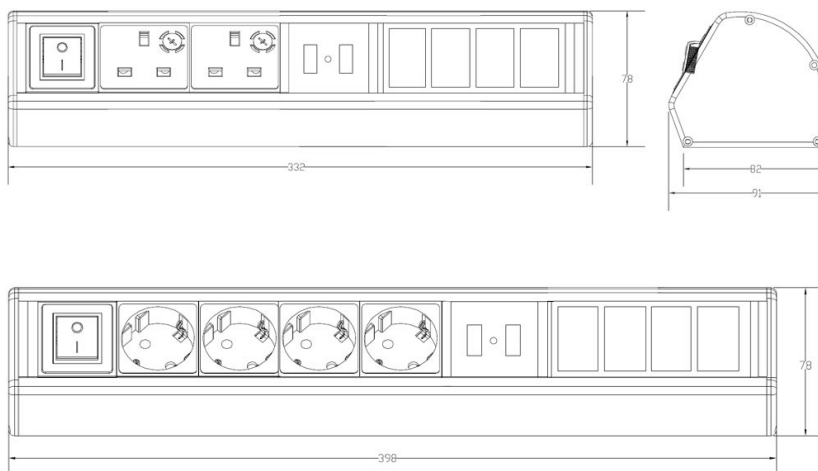

# Excel Desktop Power Distribution Unit - 2x UK Sockets 2x USB power 4x 6C Aperture

Part Code: 555-275

sales@excel-networking.com  
excel-networking.com

## Product Specifications

| Feature                          | Values           |
|----------------------------------|------------------|
| Model                            | Surface mounting |
| Shape                            | Rectangular      |
| Material                         | Aluminium        |
| Colour                           | Silver           |
| Length                           | 332 mm           |
| Width                            | 78 mm            |
| Height                           | 91 mm            |
| Number of UK BS1363 sockets      | 2                |
| Number of empty module positions | 4x 6c            |

## Product drawing