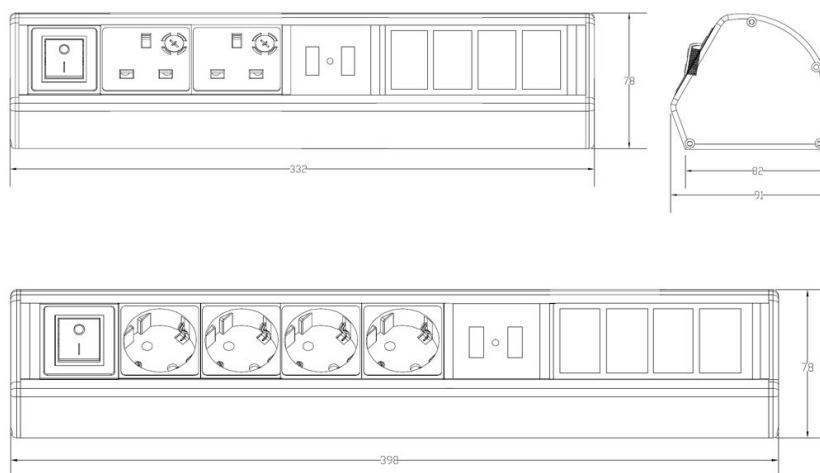

✕ Optional 6c apertures

✕ Illuminated master power switch

✕ CIBSE TM65 Embodied Carbon: 18.622 kg CO2e

Product Overview

Excel Desktop Power Distribution Units offer a convenient addition to the work place. They are supplied in a stylish anodised aluminium outer casing and they are easily fitted to the desktop with the supplied clamps.

An illuminated master power switch is fitted to each PDU. The power leads are supplied separately to ensure that the correct length is selected.

Product Specifications

Feature	Values
Model	Surface mounting
Shape	Rectangular
Material	Aluminium
Colour	Silver
Length	436 mm
Width	78 mm
Height	91 mm
Number of UK BS1363 sockets	4
Number of USB connections	2
Number of empty module positions	4x 6c

Excel Desktop Power Distribution Unit - 4x UK Sockets 2x USB power 4x 6C Aperture

Item Code: 555-276

excel
without compromise.

Product drawing

Standards

Applicable standard	Detail
RoHS-II/-III (2011/65/EU & 2015/863): 2023	Our products, demonstrate full adherence to the regulatory stipulations of the EU Directive 2011/65/EU (RoHS-II) and its corresponding delegated directive 2015/863 (RoHS-III).
WFD: 2023	Compliant to Waste Framework Directive
SCIP: 2023	Compliant - Does Not Contain Substances of Concern In articles as such or in complex objects (Products)
POPs (EU) No 2019/1021	EU Regulation for the restriction of Persistent Organic Pollutants.