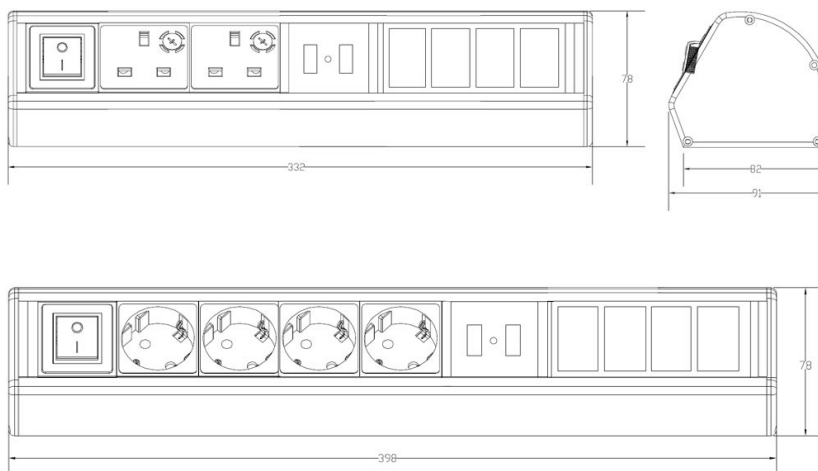

Excel Desktop Power Distribution Unit - 4x UK.Sockets 2x USB power 4x 6C Aperture

Part Code: 555-276

sales@excel-networking.com
excel-networking.com

Product Specifications

Feature	Values
Model	Surface mounting
Shape	Rectangular
Material	Aluminium
Colour	Silver
Length	436 mm
Width	78 mm
Height	91 mm
Number of UK BS1363 sockets	4
Number of empty module positions	4x 6c

Product drawing