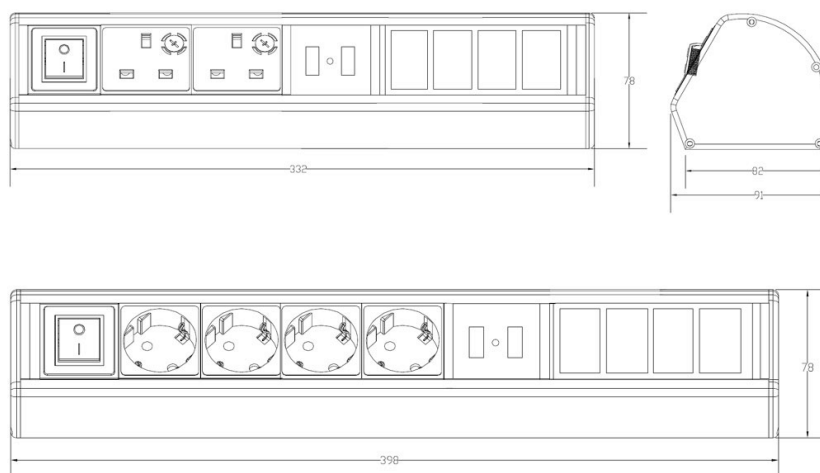

## Product Specifications

Feature	Values
Model	Surface mounting
Shape	Rectangular
Material	Aluminium
Colour	Silver
Length	152 mm
Width	78 mm
Height	91 mm
Number of Schuko socket outlets	2

## Product drawing