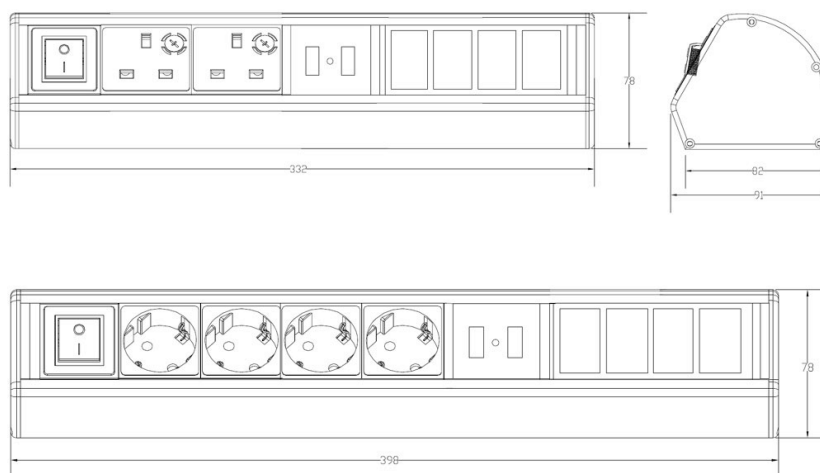

An illuminated master power switch is fitted to each PDU. The power leads are supplied separately to ensure that the correct length is selected.

Product Specifications

Feature	Values
Model	Surface mounting
Shape	Rectangular
Material	Aluminium
Colour	Silver
Length	152 mm
Width	78 mm
Height	91 mm
Number of Schuko socket outlets	2

Excel Desktop Power Distribution Unit - 2x Schuko Sockets

Item Code: 555-280

Product drawing

Standards

Applicable standard	Detail
RoHS-II/-III (2011/65/EU & 2015/863): 2023	Our products, demonstrate full adherence to the regulatory stipulations of the EU Directive 2011/65/EU (RoHS-II) and its corresponding delegated directive 2015/863 (RoHS-III).
WFD: 2023	Compliant to Waste Framework Directive
SCIP: 2023	Compliant - Does Not Contain Substances of Concern In articles as such or in complex objects (Products)
POPs (EU) No 2019/1021	EU Regulation for the restriction of Persistent Organic Pollutants.