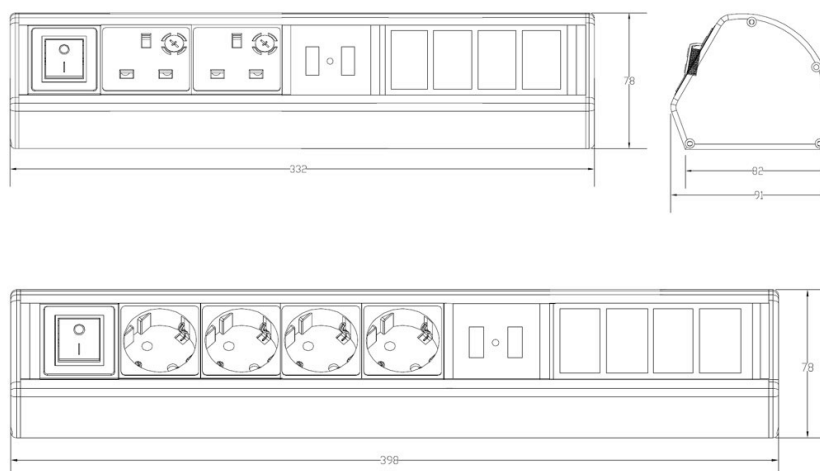

## Product Specifications

Feature	Values
Model	Surface mounting
Shape	Rectangular
Material	Aluminium
Colour	Silver
Length	152 mm
Width	78 mm
Height	91 mm
Number of Schuko socket outlets	2

## Product drawing