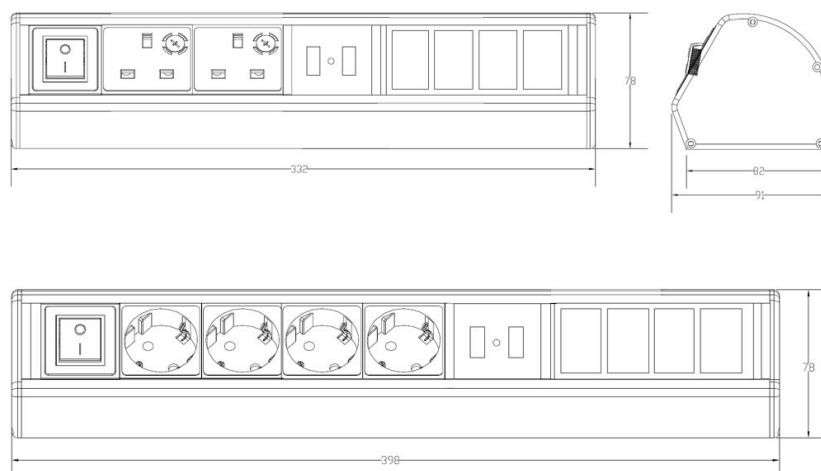

Product drawing

Standards

Applicable standard	Detail
Directive 2011/65/EU (RoHS II)	Restriction of the Use of Certain Hazardous Substances in Electrical and Electronic Equipment — compliant. Applies within EU member states).
Directive (EU) 2015/863 (RoHS III)	Amending Directive 2011/65/EU to add four phthalates (DEHP, BBP, DBP, DIBP) to Annex II — compliant.
Directive 2008/98/EC (WFD)	Waste Framework Directive — compliant. Implemented in the UK through the Waste (England and Wales) Regulations 2011 (SI 2011 No. 988).
ECHA SCIP Database	Compliant; product does not contain SVHCs (Substances of Very High Concern) as defined under REACH Article 33(1). Submission obligations met under EU REACH and UK REACH.
Regulation (EU) 2019/1021 (POPs)	EU Regulation on Persistent Organic Pollutants — compliant. For Great Britain, compliance is aligned with the Persistent Organic Pollutants (Amendment) (EU Exit) Regulations 2020 (SI 2020 No. 1355).
UK SI 2012 No. 3032	The Restriction of the Use of Certain Hazardous Substances in Electrical and Electronic Equipment Regulations 2012 (UK RoHS) — compliant for Great Britain. Retained EU law, as amended by the Product Safety and Metrology (Amendment etc.) (EU Exit) Regulations 2019.