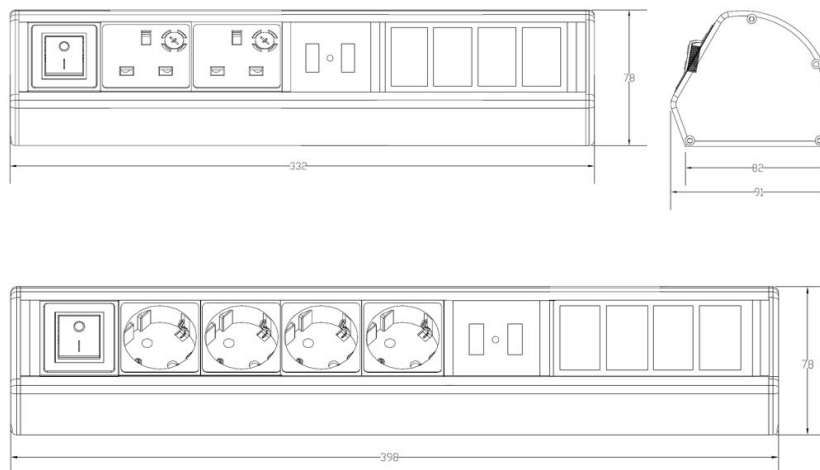

An illuminated master power switch is fitted to each PDU. The power leads are supplied separately to ensure that the correct length is selected.

Product Specifications

Feature	Values
Model	Surface mounting
Shape	Rectangular
Material	Aluminium
Colour	Silver
Length	296 mm
Width	78 mm
Height	91 mm
Number of Schuko socket outlets	4
Number of empty module positions	2x 6c

Excel Desktop Power Distribution Unit - 4x Schuko Sockets 2x 6C Aperture

Item Code: 555-283

excel
without compromise.

Product drawing

Standards

Applicable standard	Detail
RoHS-II/-III (2011/65/EU & 2015/863): 2023	Our products, demonstrate full adherence to the regulatory stipulations of the EU Directive 2011/65/EU (RoHS-II) and its corresponding delegated directive 2015/863 (RoHS-III).
WFD: 2023	Compliant to Waste Framework Directive
SCIP: 2023	Compliant - Does Not Contain Substances of Concern In articles as such or in complex objects (Products)
POPs (EU) No 2019/1021	EU Regulation for the restriction of Persistent Organic Pollutants.