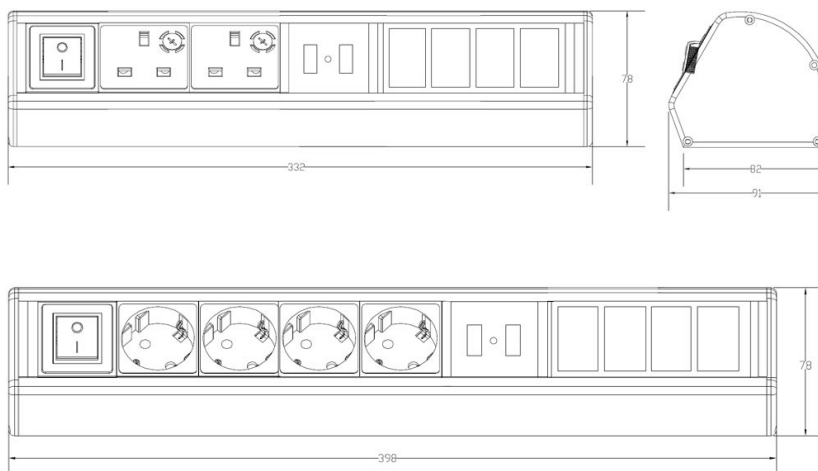

Excel Desktop Power Distribution Unit - 4x Schuko Sockets 2x 6C Aperture

Part Code: 555-283

sales@excel-networking.com
excel-networking.com

Product Specifications

Feature	Values
Model	Surface mounting
Shape	Rectangular
Material	Aluminium
Colour	Silver
Length	296 mm
Width	78 mm
Height	91 mm
Number of Schuko socket outlets	4
Number of empty module positions	2x 6c

Product drawing