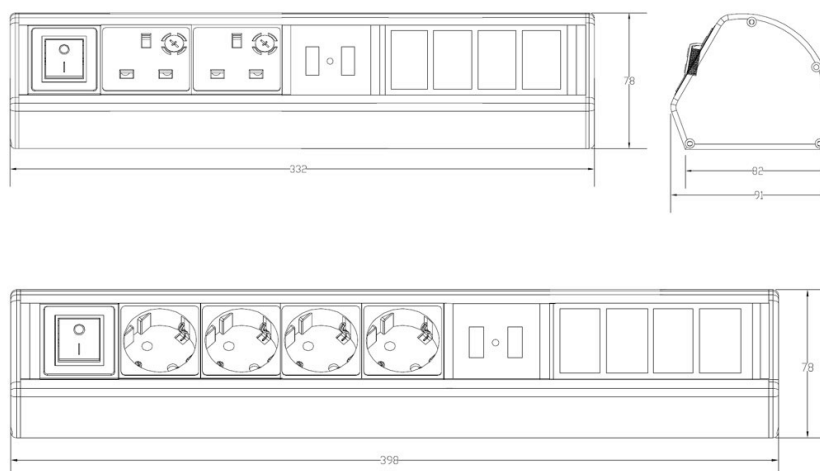

Excel Desktop Power Distribution Unit - 4x Schuko Sockets 2x 6C Aperture

Item Code: 555-283

excel
without compromise.

Product drawing

Standards

Applicable standard	Detail
Directive 2011/65/EU (RoHS II)	Restriction of the Use of Certain Hazardous Substances in Electrical and Electronic Equipment — compliant. Applies within EU member states).
Directive (EU) 2015/863 (RoHS III)	Amending Directive 2011/65/EU to add four phthalates (DEHP, BBP, DBP, DIBP) to Annex II — compliant.
Directive 2008/98/EC (WFD)	Waste Framework Directive — compliant. Implemented in the UK through the Waste (England and Wales) Regulations 2011 (SI 2011 No. 988).
ECHA SCIP Database	Compliant; product does not contain SVHCs (Substances of Very High Concern) as defined under REACH Article 33(1). Submission obligations met under EU REACH and UK REACH.
Regulation (EU) 2019/1021 (POPs)	EU Regulation on Persistent Organic Pollutants — compliant. For Great Britain, compliance is aligned with the Persistent Organic Pollutants (Amendment) (EU Exit) Regulations 2020 (SI 2020 No. 1355).
UK SI 2012 No. 3032	The Restriction of the Use of Certain Hazardous Substances in Electrical and Electronic Equipment Regulations 2012 (UK RoHS) — compliant for Great Britain. Retained EU law, as amended by the Product Safety and Metrology (Amendment etc.) (EU Exit) Regulations 2019.