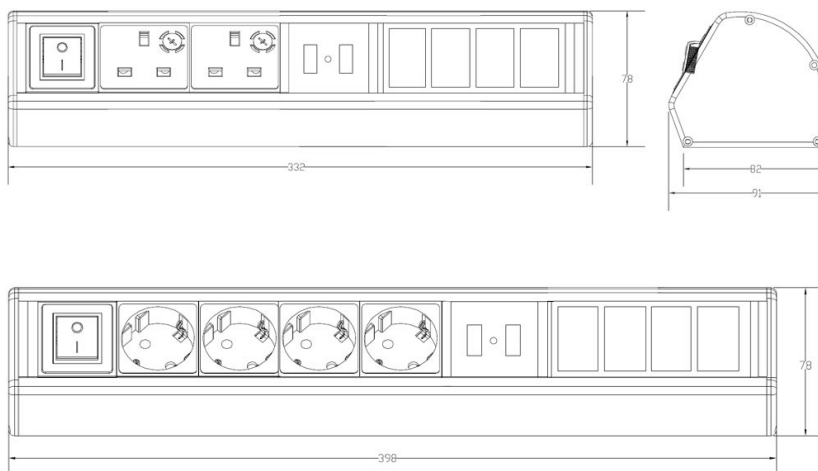

Excel Desktop Power Distribution Unit - 2x Schuko Sockets 2x USB Power 4x 6C Aperture

Part Code: 555-285

sales@excel-networking.com
excel-networking.com

Product Specifications

Feature	Values
Model	Surface mounting
Shape	Rectangular
Material	Aluminium
Colour	Silver
Length	314 mm
Width	78 mm
Height	91 mm
Number of Schuko socket outlets	2
Number of empty module positions	4x 6c

Product drawing