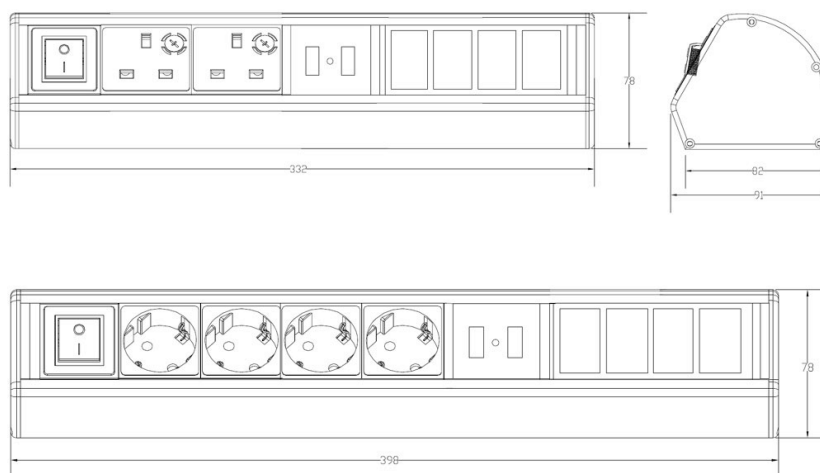

## Product Specifications

Feature	Values
Model	Surface mounting
Shape	Rectangular
Material	Aluminium
Colour	Silver
Length	314 mm
Width	78 mm
Height	91 mm
Number of Schuko socket outlets	2
Number of USB connections	2
Number of empty module positions	4x 6c

# Excel Desktop Power Distribution Unit - 2x Schuko Sockets 2x USB Power 4x 6C Aperture

Item Code: 555-285

**excel**  
without compromise.

## Product drawing