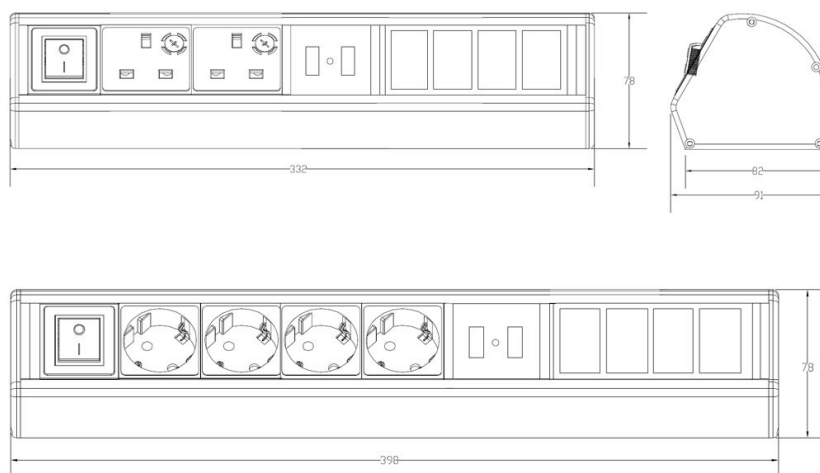

Excel Desktop Power Distribution Unit - 2x Schuko Sockets 2x USB Power 4x 6C Aperture

Item Code: 555-285

excel
without compromise.

Product drawing

Standards

Applicable standard	Detail
Directive 2011/65/EU (RoHS II)	Restriction of the Use of Certain Hazardous Substances in Electrical and Electronic Equipment — compliant. Applies within EU member states).
Directive (EU) 2015/863 (RoHS III)	Amending Directive 2011/65/EU to add four phthalates (DEHP, BBP, DBP, DIBP) to Annex II — compliant.
Directive 2008/98/EC (WFD)	Waste Framework Directive — compliant. Implemented in the UK through the Waste (England and Wales) Regulations 2011 (SI 2011 No. 988).
ECHA SCIP Database	Compliant; product does not contain SVHCs (Substances of Very High Concern) as defined under REACH Article 33(1). Submission obligations met under EU REACH and UK REACH.
Regulation (EU) 2019/1021 (POPs)	EU Regulation on Persistent Organic Pollutants — compliant. For Great Britain, compliance is aligned with the Persistent Organic Pollutants (Amendment) (EU Exit) Regulations 2020 (SI 2020 No. 1355).
UK SI 2012 No. 3032	The Restriction of the Use of Certain Hazardous Substances in Electrical and Electronic Equipment Regulations 2012 (UK RoHS) — compliant for Great Britain. Retained EU law, as amended by the Product Safety and Metrology (Amendment etc.) (EU Exit) Regulations 2019.