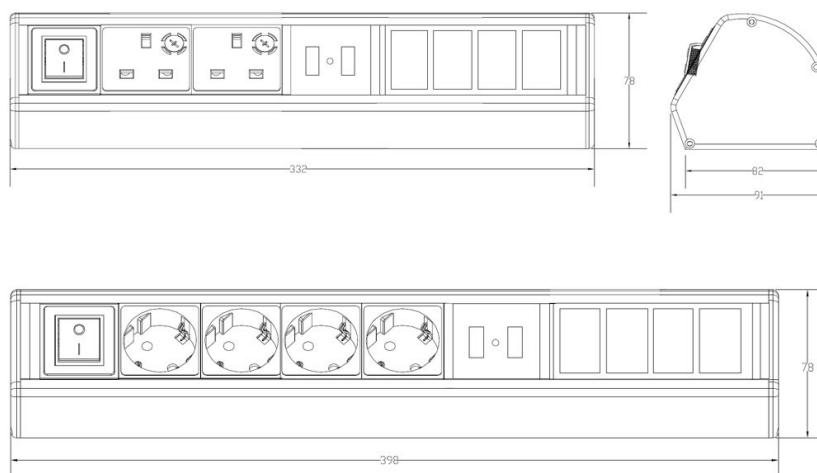

An illuminated master power switch is fitted to each PDU. The power leads are supplied separately to ensure that the correct length is selected.

Product Specifications

Feature	Values
Model	Surface mounting
Shape	Rectangular
Material	Aluminium
Colour	Silver
Length	314 mm
Width	78 mm
Height	91 mm
Number of Schuko socket outlets	2
Number of USB connections	2
Number of empty module positions	4x 6c

Excel Desktop Power Distribution Unit - 2x Schuko Sockets 2x USB Power 4x 6C Aperture

Item Code: 555-285

Product drawing

Standards

Applicable standard	Detail
RoHS-II/-III (2011/65/EU & 2015/863): 2023	Our products, demonstrate full adherence to the regulatory stipulations of the EU Directive 2011/65/EU (RoHS-II) and its corresponding delegated directive 2015/863 (RoHS-III).
WFD: 2023	Compliant to Waste Framework Directive
SCIP: 2023	Compliant - Does Not Contain Substances of Concern In articles as such or in complex objects (Products)
POPs (EU) No 2019/1021	EU Regulation for the restriction of Persistent Organic Pollutants.