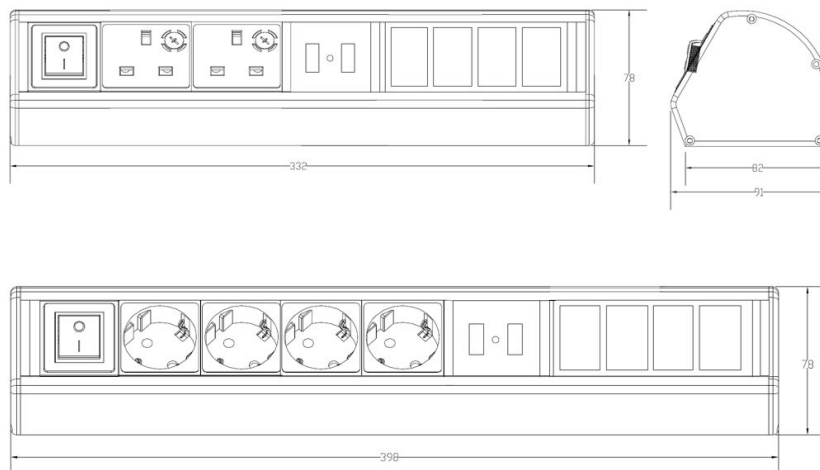

Excel Desktop Power Distribution Unit - 2x Schuko Sockets 2x USB Power 4x 6C Aperture

Item Code: 555-285

excel
without compromise.

Product drawing

Standards

Applicable standard	Detail
Directive 2011/65/EU (RoHS II)	Restriction of the Use of Certain Hazardous Substances in Electrical and Electronic Equipment — compliant. Applies within EU member states).
Directive (EU) 2015/863 (RoHS III)	Amending Directive 2011/65/EU to add four phthalates (DEHP, BBP, DBP, DIBP) to Annex II — compliant.
Directive 2008/98/EC (WFD)	Waste Framework Directive — compliant. Implemented in the UK through the Waste (England and Wales) Regulations 2011 (SI 2011 No. 988).
ECHA SCIP Database	Compliant; product does not contain SVHCs (Substances of Very High Concern) as defined under REACH Article 33(1). Submission obligations met under EU REACH and UK REACH.
Regulation (EU) 2019/1021 (POPs)	EU Regulation on Persistent Organic Pollutants — compliant. For Great Britain, compliance is aligned with the Persistent Organic Pollutants (Amendment) (EU Exit) Regulations 2020 (SI 2020 No. 1355).
UK SI 2012 No. 3032	The Restriction of the Use of Certain Hazardous Substances in Electrical and Electronic Equipment Regulations 2012 (UK RoHS) — compliant for Great Britain. Retained EU law, as amended by the Product Safety and Metrology (Amendment etc.) (EU Exit) Regulations 2019.