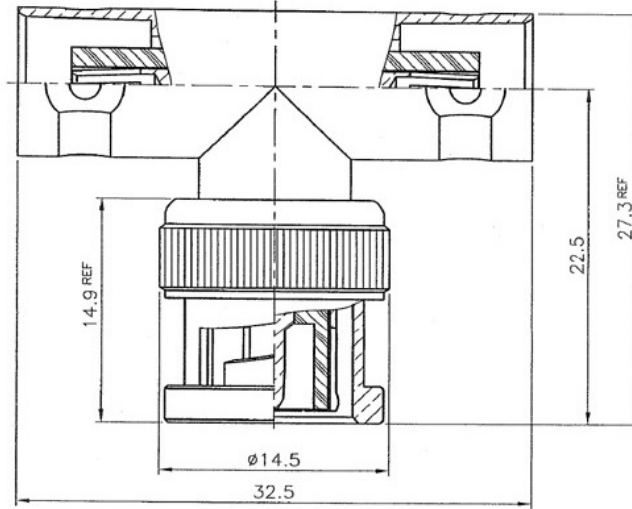

Excel BNC T Adaptor Plug - Jack/Jack

Item Code: 600-080

excel
without compromise.

BNC "T" Coupler

Gold plated brass contact pin

Nickel plated brass body

Product Overview

The Excel "T" BNC Coupler provides a quick and easy way of joining together 3 lengths of coaxial cable of any type. Standard adaptors are available for free inline installations whilst Bulkhead types are fixed into faceplates or patch panels

Product Specifications

Feature	Values
Construction type	T-piece
Model	Jack/Jack
Type of connector	BNC
Impedance	75 Ohm

Product drawing (T-coupler)

Product drawing (Jack-Jack)

Standards

Applicable standard	Detail
Directive 2011/65/EU (RoHS II)	Restriction of the Use of Certain Hazardous Substances in Electrical and Electronic Equipment — compliant. Applies within EU member states).
Directive (EU) 2015/863 (RoHS III)	Amending Directive 2011/65/EU to add four phthalates (DEHP, BBP, DBP, DIBP) to Annex II — compliant.
Directive 2008/98/EC (WFD)	Waste Framework Directive — compliant. Implemented in the UK through the Waste (England and Wales) Regulations 2011 (SI 2011 No. 988).
ECHA SCIP Database	Compliant; product does not contain SVHCs (Substances of Very High Concern) as defined under REACH Article 33(1). Submission obligations met under EU REACH and UK REACH.