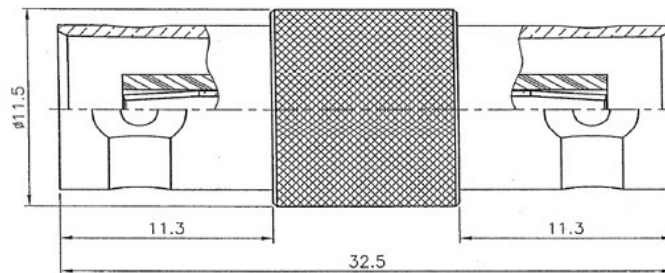

Excel BNC T Adaptor Plug - Jack/Jack

Item Code: 600-080

excel
without compromise.

BNC "T" Coupler

Gold plated brass contact pin

Nickel plated brass body

Product Overview

The Excel "T" BNC Coupler provides a quick and easy way of joining together 3 lengths of coaxial cable of any type. Standard adaptors are available for free inline installations whilst Bulkhead types are fixed into faceplates or patch panels

Product Specifications

Feature	Values
Construction type	T-piece
Model	Jack/Jack
Type of connector	BNC
Impedance	75 Ohm

Product drawing (T-coupler)

Product drawing (Jack-Jack)

Standards

Applicable standard	Detail
Directive 2011/65/EU (RoHS II)	Restriction of the Use of Certain Hazardous Substances in Electrical and Electronic Equipment — compliant. Applies within EU member states).
Directive (EU) 2015/863 (RoHS III)	Amending Directive 2011/65/EU to add four phthalates (DEHP, BBP, DBP, DIBP) to Annex II — compliant.
Directive 2008/98/EC (WFD)	Waste Framework Directive — compliant. Implemented in the UK through the Waste (England and Wales) Regulations 2011 (SI 2011 No. 988).
ECHA SCIP Database	Compliant; product does not contain SVHCs (Substances of Very High Concern) as defined under REACH Article 33(1). Submission obligations met under EU REACH and UK REACH.