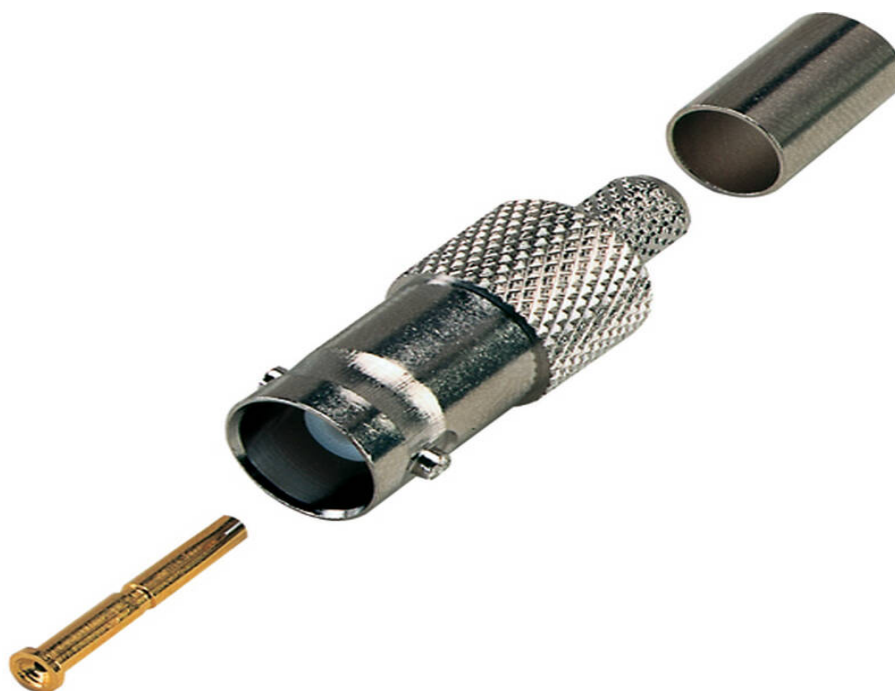

# BNC Crimp Jack to Suit RG59/RG62/URM70

Part Code: 600-112

sales@excel-networking.com  
excel-networking.com

## Main Features

/ Gold plated brass contact pin

/ Nickel plated brass body

/ Individually packaged

## Product Overview

Excel Range of BNC Connectors are available to suit a wide range of coaxial cables.

## Product Specifications

Feature	Values
Model	Jack
Type of connector	BNC