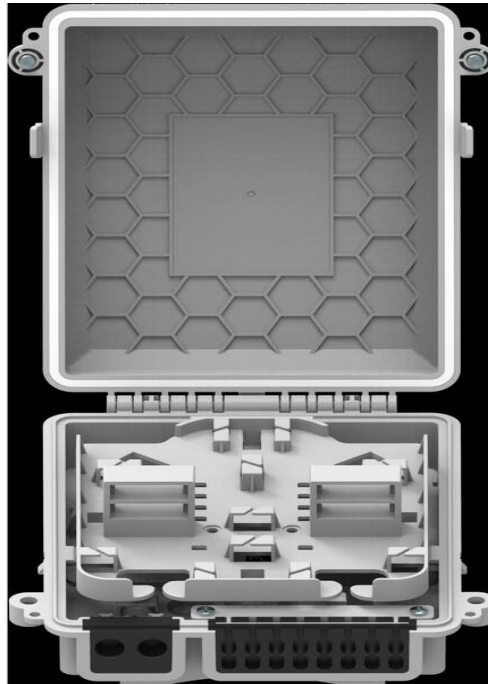

# Excel Encasa 16 Fibre Distribution Point Unloaded Grey

Part Code: 916-056

sales@excel-networking.com  
excel-networking.com

**FTTx**  
solutions

## Main Features

- / Designated splitter area
- / Accepts LC quad or SC duplex flangless adaptors
- / UL 94 V-0
- / IP56 rated
- / Internal/external
- / RoHS compliant

## Product Overview

The Encasa range of fibre distribution points have been designed to fit within the FTTx network. These enclosures can be aerial or wall mounted. Made from 100% virgin UL 94 V-0 rated material, UV stable and are IP56 rated, allowing them to be used in both internal and external applications. This Encasa fibre distribution point accommodates 16 fibres (using LC connections) or 8 fibres (using SC connections). Flexibility is increased through the option to use the enclosure for traditional splicing of cables with a capacity of 24 fibres and the installation of pre-terminated cables via the split gland cable exit points that accept both flat and round cable. The use of splitters is also possible with mounting positions for up to 4 units found on the underside of the adaptor tray. Blown fibre installations can also be accommodated, with a dedicated gas seal holder housed within the cable storage area...

## Product Specifications

Feature	Values
Surface mounted	yes
Type of connector	LCA/SCA
With couplers	yes
Suitable for type of fibre	Single mode
IP-rating	IP56
Ambient temperature	-40...60 °C
Width	155 mm
Height	193 mm
Depth	77 mm