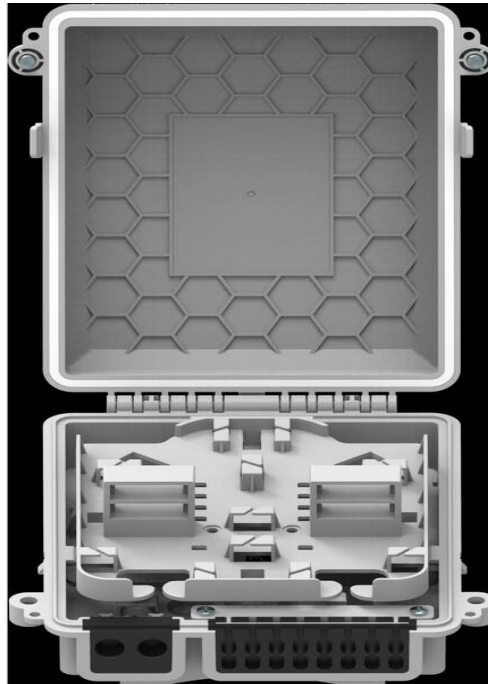

# Excel Encasa 16 Fibre Distribution Point Unloaded Grey

Part Code: 916-056

sales@excel-networking.com  
excel-networking.com

FTTx  
solutions

## Main Features

- / Designated splitter area
- / Accepts LC quad or SC duplex flangless adaptors
- / UL 94 V-0
- / IP56 rated
- / Internal/external
- / RoHS compliant

## Product Overview

The Encasa range of fibre distribution points have been designed to fit within the FTTx network. These enclosures can be aerial or wall mounted. Made from 100% virgin UL 94 V-0 rated material, UV stable and are IP56 rated, allowing them to be used in both internal and external applications. This Encasa fibre distribution point accommodates 16 fibres (using LC connections) or 8 fibres (using SC connections). Flexibility is increased through the option to use the enclosure for traditional splicing of cables with a capacity of 24 fibres and the installation of pre-terminated cables via the split gland cable exit points that accept both flat and round cable. The use of splitters is also possible with mounting positions for up to 4 units found on the underside of the adaptor tray. Blown fibre installations can also be accommodated, with a dedicated gas seal holder housed within the cable storage area...

## Product Specifications

Feature	Values
Surface mounted	yes
Type of connector	LCA/SCA
With couplers	yes
Suitable for type of fibre	Single mode
IP-rating	IP56
Ambient temperature	-40...60 °C
Width	155 mm
Height	193 mm
Depth	77 mm