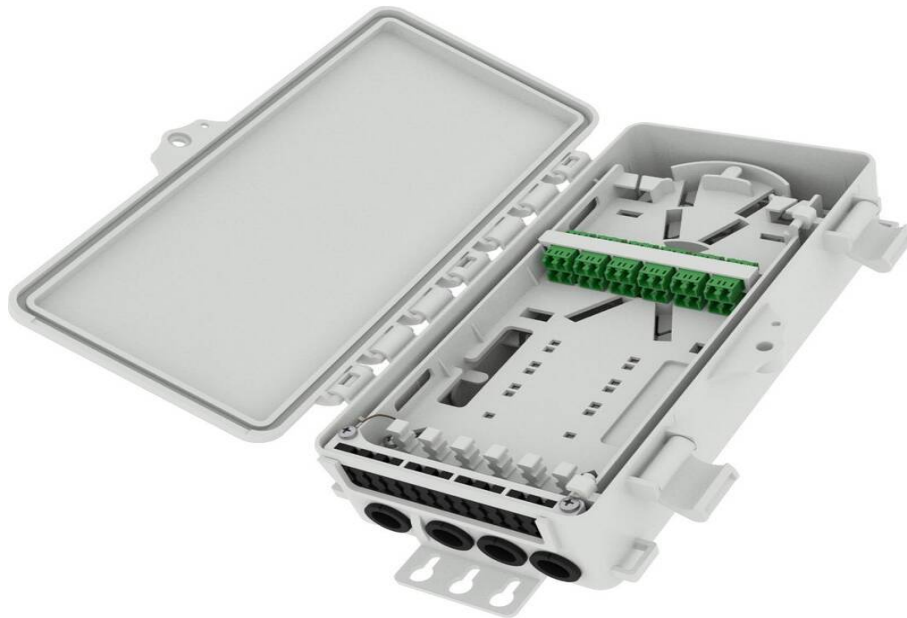

Excel Encasa 24 Fibre Distribution Point with 12 LCA Connections Grey

Part Code: 924-011

sales@excel-networking.com
excel-networking.com

FTTx
solutions

Main Features

- / Designated splitter area
- / Accepts LC quad or SC duplex flangless adaptors
- / UL 94 V-0
- / IP56 rated
- / Internal/external
- / RoHS compliant

Product Overview

The Encasa range of fibre distribution points have been designed to fit within the FTTx network. These enclosures can be aerial or wall mounted. Made from 100% virgin UL 94 V-0 rated material, UV stable and are IP56 rated, allowing them to be used in both internal and external applications. This Encasa fibre distribution point accommodates 24 fibres (using LC connections) or 12 fibres (using SC connections). Flexibility is increased through the option to use the enclosure for traditional splicing of cables with a capacity of 24 fibres and the installation of pre-terminated cables via the split gland cable exit points. The use of splitters is also possible with mounting positions for up to 6 units found on the underside of the adaptor tray. Each enclosure comes pre-loaded with APC adaptors and splitters. The splitters are terminated with APC connections on the outgoing end and unterminated on the incoming end...

Excel Encasa 24 Fibre Distribution Point with 12 LCA Connections Grey

Part Code: 924-011

sales@excel-networking.com
excel-networking.com

Product Specifications

Feature	Values
Surface mounted	yes
Type of connector	LCA/SCA
With couplers	yes
Suitable for type of fibre	Single mode
IP-rating	IP56
Ambient temperature	-40...60 °C
Width	137 mm
Height	341 mm
Depth	95 mm