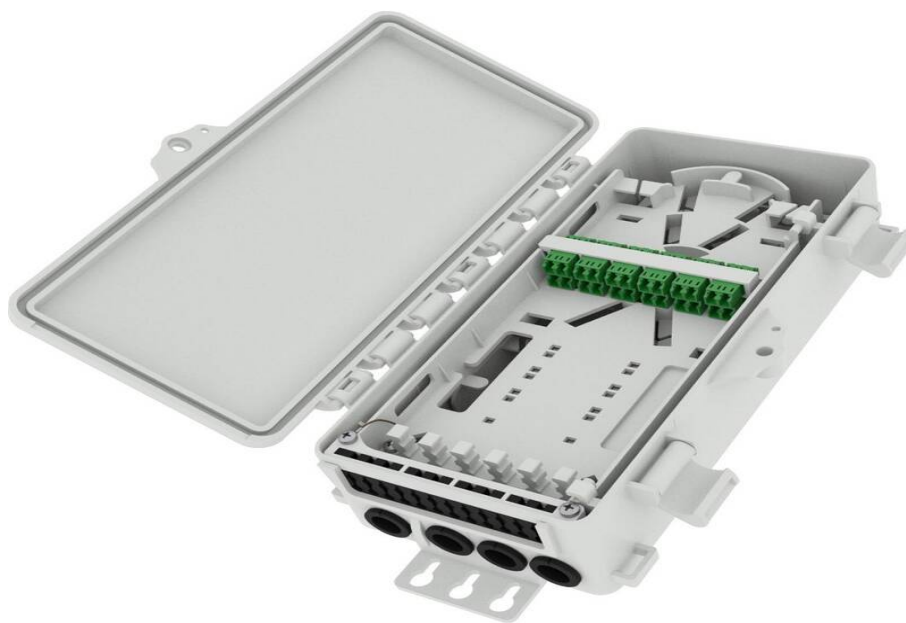

Excel Encasa 24 Fibre Distribution Point with 16 LCA Connections + 2x 1:8 Splitter Grey

Part Code: 924-037

sales@excel-networking.com
excel-networking.com

FTTx
solutions

Main Features

- / Designated splitter area
- / Accepts LC quad or SC duplex flangless adaptors
- / UL 94 V-0
- / IP56 rated
- / Internal/external
- / RoHS compliant

Product Overview

The Encasa range of fibre distribution points have been designed to fit within the FTTx network. These enclosures can be aerial or wall mounted. Made from 100% virgin UL 94 V-0 rated material, UV stable and are IP56 rated, allowing them to be used in both internal and external applications. This Encasa fibre distribution point accommodates 24 fibres (using LC connections) or 12 fibres (using SC connections). Flexibility is increased through the option to use the enclosure for traditional splicing of cables with a capacity of 24 fibres and the installation of pre-terminated cables via the split gland cable exit points. The use of splitters is also possible with mounting positions for up to 6 units found on the underside of the adaptor tray. Each enclosure comes pre-loaded with APC adaptors and splitters. The splitters are terminated with APC connections on the outgoing end and unterminated on the incoming end...

Excel Encasa 24 Fibre Distribution Point with 16 LCA Connections + 2x 1:8 Splitter Grey

Part Code: 924-037

sales@excel-networking.com
excel-networking.com

Product Specifications

Feature	Values
Surface mounted	yes
Type of connector	LCA/SCA
With couplers	yes
Suitable for type of fibre	Single mode
IP-rating	IP56
Ambient temperature	-40...60 °C
Width	137 mm
Height	341 mm
Depth	95 mm