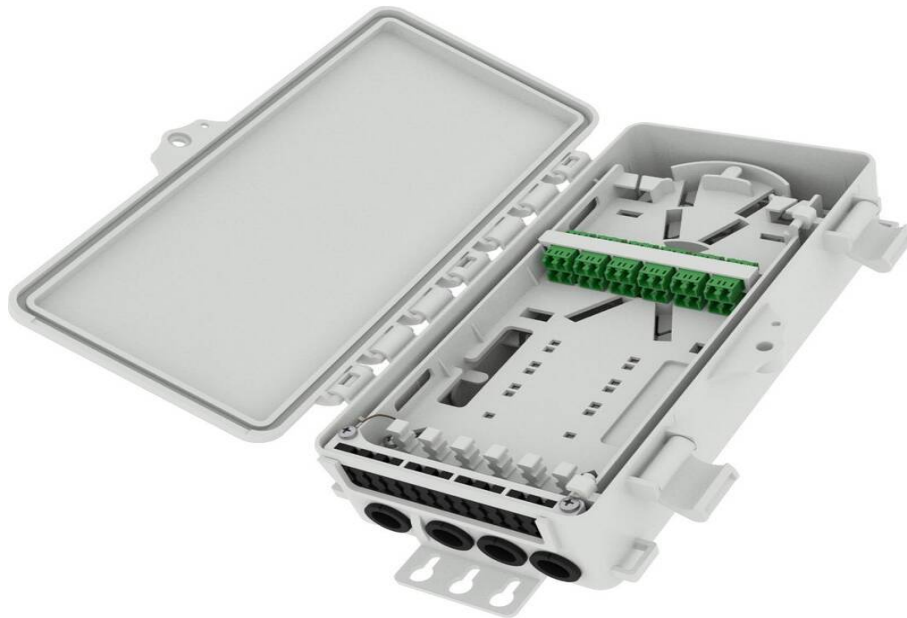

Excel Encasa 24 Fibre Distribution Point with 12 SCA Connections Grey

Part Code: 924-058

sales@excel-networking.com
excel-networking.com

FTTx
solutions

Main Features

- / Designated splitter area
- / Accepts LC quad or SC duplex flangless adaptors
- / UL 94 V-0
- / IP56 rated
- / Internal/external
- / RoHS compliant

Product Overview

The Encasa range of fibre distribution points have been designed to fit within the FTTx network. These enclosures can be aerial or wall mounted. Made from 100% virgin UL 94 V-0 rated material, UV stable and are IP56 rated, allowing them to be used in both internal and external applications. This Encasa fibre distribution point accommodates 24 fibres (using LC connections) or 12 fibres (using SC connections). Flexibility is increased through the option to use the enclosure for traditional splicing of cables with a capacity of 24 fibres and the installation of pre-terminated cables via the split gland cable exit points. The use of splitters is also possible with mounting positions for up to 6 units found on the underside of the adaptor tray. Each enclosure comes pre-loaded with APC adaptors and splitters. The splitters are terminated with APC connections on the outgoing end and unterminated on the incoming end...

Excel Encasa 24 Fibre Distribution Point with 12 SCA Connections Grey

Part Code: 924-058

sales@excel-networking.com
excel-networking.com

Product Specifications

Feature	Values
Surface mounted	yes
Type of connector	LCA/SCA
With couplers	yes
Suitable for type of fibre	Single mode
IP-rating	IP56
Ambient temperature	-40...60 °C
Width	137 mm
Height	341 mm
Depth	95 mm