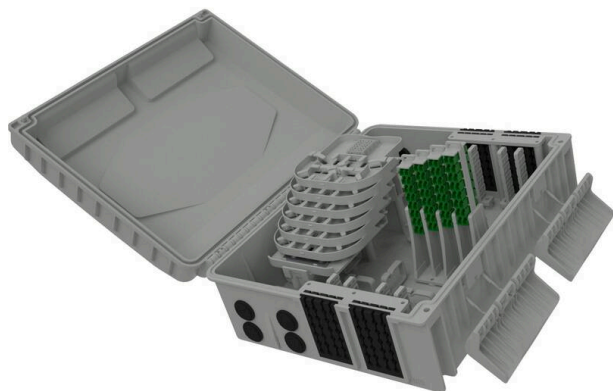

Excel Encasa 48 Fibre Distribution Point with 32 LCA Connections + 8x 1:4 Splitter Grey

Item Code: 948-000

excel
without compromise.

FTTx
solutions

✕ Designated splitter area

✕ IP56 rated

✕ Accepts LC duplex or SC simplex

✕ Internal/external

✕ UL 94 V-0

✕ RoHS compliant

Product Overview

The Encasa range of fibre distribution points have been designed to fit within the FTTx network. These enclosures can be aerial or wall mounted. Made from 100% virgin UL 94 V-0 rated material, UV stable and are IP56 rated, allowing them to be used in both internal and external applications. This Encasa fibre distribution point accommodates 48 fibres (using LC connections) or 32 fibres (using SC connections).

Flexibility is increased through the option to use the enclosure for traditional splicing of cables with a capacity of 120 fibres and the installation of pre-terminated cables via the 96 split gland cable exit points 48 on the top and bottom of the enclosure that accept both flat and round cable. The use of splitters is also possible with mounting positions for up to 12 units found under the splice trays. Each enclosure comes pre-loaded with APC adaptors and splitters.

The splitters are terminated with APC connections on the outgoing end and unterminated on the incoming end as standard. Options are available to have adaptors and standard pigtailed or loaded with adaptors only. The adaptor field has been designed so each stack of adaptors can be pulled up to allow better access to plug and unplug connections.