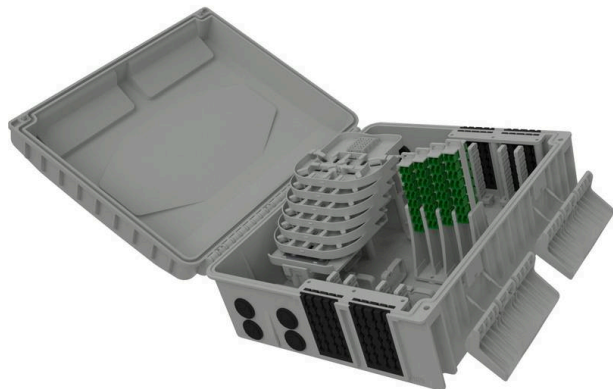

Excel Encasa 48 Fibre Distribution Point with 32 LCA Connections + 8x 1:4 Splitter Grey

Item Code: 948-000

excel
without compromise.

FTTx
solutions

✕ Designated splitter area

✕ IP56 rated

✕ Accepts LC duplex or SC simplex

✕ Internal/external

✕ UL 94 V-0

✕ RoHS compliant

Product Overview

The Encasa range of fibre distribution points have been designed to fit within the FTTx network. These enclosures can be aerial or wall mounted. Made from 100% virgin UL 94 V-0 rated material, UV stable and are IP56 rated, allowing them to be used in both internal and external applications. This Encasa fibre distribution point accommodates 48 fibres (using LC connections) or 32 fibres (using SC connections).

Flexibility is increased through the option to use the enclosure for traditional splicing of cables with a capacity of 120 fibres and the installation of pre-terminated cables via the 96 split gland cable exit points 48 on the top and bottom of the enclosure that accept both flat and round cable. The use of splitters is also possible with mounting positions for up to 12 units found under the splice trays. Each enclosure comes pre-loaded with APC adaptors and splitters.

The splitters are terminated with APC connections on the outgoing end and unterminated on the incoming end as standard. Options are available to have adaptors and standard pigtailed or loaded with adaptors only. The adaptor field has been designed so each stack of adaptors can be pulled up to allow better access to plug and unplug connections.