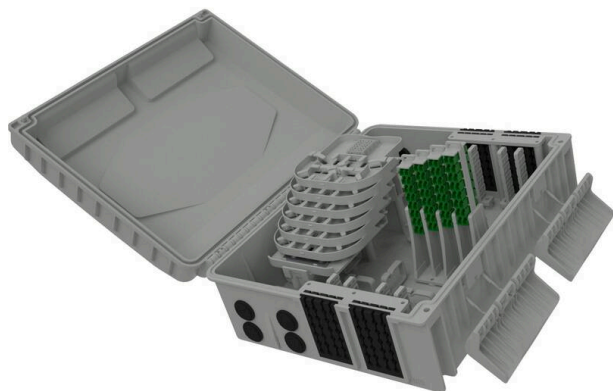

Excel Encasa 48 Fibre Distribution Point with 32 LCA Connections + 4x 1:8 Splitter Grey

Item Code: 948-002

excel
without compromise.

FTTx
solutions

✕ Designated splitter area

✕ IP56 rated

✕ Accepts LC duplex or SC simplex

✕ Internal/external

✕ UL 94 V-0

✕ RoHS compliant

Product Overview

The Encasa range of fibre distribution points have been designed to fit within the FTTx network. These enclosures can be aerial or wall mounted. Made from 100% virgin UL 94 V-0 rated material, UV stable and are IP56 rated, allowing them to be used in both internal and external applications. This Encasa fibre distribution point accommodates 48 fibres (using LC connections) or 32 fibres (using SC connections).

Flexibility is increased through the option to use the enclosure for traditional splicing of cables with a capacity of 120 fibres and the installation of pre-terminated cables via the 96 split gland cable exit points 48 on the top and bottom of the enclosure that accept both flat and round cable. The use of splitters is also possible with mounting positions for up to 12 units found under the splice trays. Each enclosure comes pre-loaded with APC adaptors and splitters.

The splitters are terminated with APC connections on the outgoing end and unterminated on the incoming end as standard. Options are available to have adaptors and standard pigtailed or loaded with adaptors only. The adaptor field has been designed so each stack of adaptors can be pulled up to allow better access to plug and unplug connections.