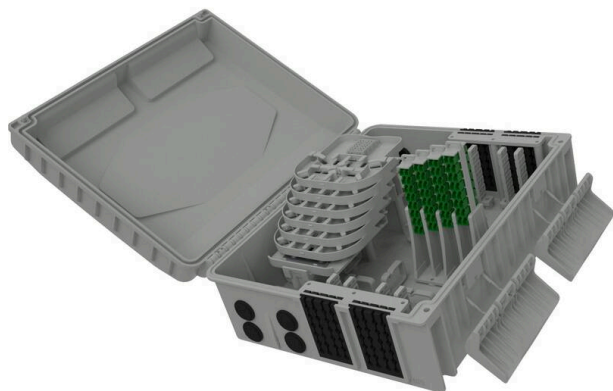

Excel Encasa 48 Fibre Distribution Point with 48 LCA Connections + 6x 1:8 Splitter Grey

Item Code: 948-003

Designated splitter area

IP56 rated

Accepts LC quad or SC duplex flangless adaptors

Internal/external

UL 94 V-0

RoHS compliant

Product Overview

The Encasa range of fibre distribution points have been designed to fit within the FTTx network. These enclosures can be aerial or wall mounted. Made from 100% virgin UL 94 V-0 rated material, UV stable and are IP56 rated, allowing them to be used in both internal and external applications. This Encasa fibre distribution point accommodates 48 fibres (using LC connections) or 32 fibres (using SC connections).

Flexibility is increased through the option to use the enclosure for traditional splicing of cables with a capacity of 120 fibres and the installation of pre-terminated cables via the 96 split gland cable exit points 48 on the top and bottom of the enclosure that accept both flat and round cable. The use of splitters is also possible with mounting positions for up to 12 units found under the splice trays. Each enclosure comes pre-loaded with APC adaptors and splitters.

Product Specifications

Feature	Values
Surface mounted	yes
Type of connector	LCA/SCA

Excel Encasa 48 Fibre Distribution Point with 48 LCA Connections + 6x 1:8 Splitter Grey

Item Code: 948-003

With couplers	yes
Suitable for type of fibre	Single mode
IP-rating	IP56
Ambient temperature	-40...60 °C
Width	295 mm
Height	368 mm
Depth	130 mm