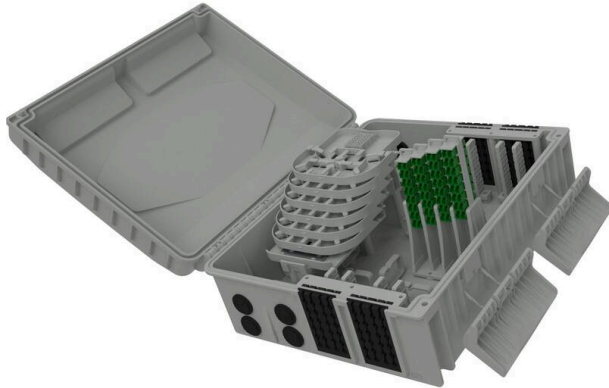

Excel Encasa 48 Fibre Distribution Point with 32 LCA Connections + 2x 1:16 Splitter Grey

Item Code: 948-004

Designated splitter area

IP56 rated

Accepts LC quad or SC duplex flangless adaptors

Internal/external

UL 94 V-0

RoHS compliant

Product Overview

The Encasa range of fibre distribution points have been designed to fit within the FTTx network. These enclosures can be aerial or wall mounted. Made from 100% virgin UL 94 V-0 rated material, UV stable and are IP56 rated, allowing them to be used in both internal and external applications. This Encasa fibre distribution point accommodates 48 fibres (using LC connections) or 32 fibres (using SC connections).

Flexibility is increased through the option to use the enclosure for traditional splicing of cables with a capacity of 120 fibres and the installation of pre-terminated cables via the 96 split gland cable exit points 48 on the top and bottom of the enclosure that accept both flat and round cable. The use of splitters is also possible with mounting positions for up to 12 units found under the splice trays. Each enclosure comes pre-loaded with APC adaptors and splitters.

Product Specifications

Feature	Values
Surface mounted	yes
Type of connector	LCA/SCA

Excel Encasa 48 Fibre Distribution Point with 32 LCA Connections + 2x 1:16 Splitter Grey

Item Code: 948-004

With couplers	yes
Suitable for type of fibre	Single mode
IP-rating	IP56
Ambient temperature	-40...60 °C
Width	295 mm
Height	368 mm
Depth	130 mm