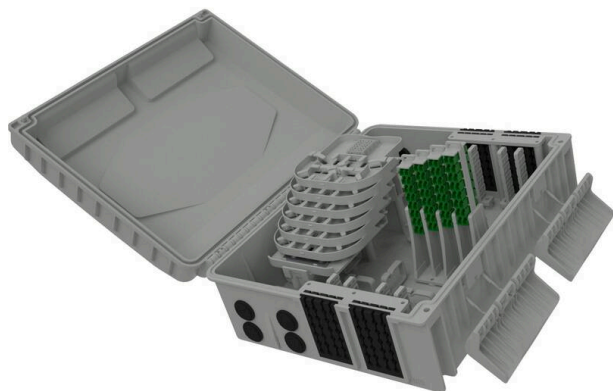

# Excel Encasa 48 Fibre Distribution Point with 32 LCA Connections + 2x 1:16 Splitter Grey

Item Code: 948-004

**excel**  
without compromise.

**FTTx**  
solutions

✕ Designated splitter area

✕ IP56 rated

✕ Accepts LC duplex or SC simplex

## Product Overview

The Encasa range of fibre distribution points have been designed to fit within the FTTx network. These enclosures can be aerial or wall mounted. Made from 100% virgin UL 94 V-0 rated material, UV stable and are IP56 rated, allowing them to be used in both internal and external applications. This Encasa fibre distribution point accommodates 48 fibres (using LC connections) or 32 fibres (using SC connections).

Flexibility is increased through the option to use the enclosure for traditional splicing of cables with a capacity of 120 fibres and the installation of pre-terminated cables via the 96 split gland cable exit points 48 on the top and bottom of the enclosure that accept both flat and round cable. The use of splitters is also possible with mounting positions for up to 12 units found under the splice trays. Each enclosure comes pre-loaded with APC adaptors and splitters.