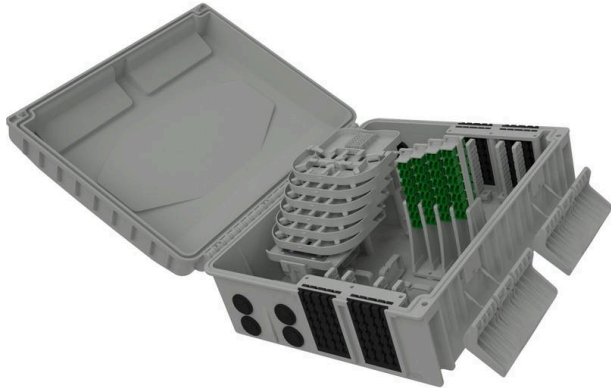

# Excel Encasa 48 Fibre Distribution Point with 32 LCA Connections + 2x 1:16 Splitter Grey

Item Code: 948-004

✘ Designated splitter area

✘ IP56 rated

✘ Accepts LC duplex or SC simplex

✘ Internal/external

✘ UL 94 V-0

## Product Overview

The Encasa range of fibre distribution points have been designed to fit within the FTTx network. These enclosures can be aerial or wall mounted. Made from 100% virgin UL 94 V-0 rated material, UV stable and are IP56 rated, allowing them to be used in both internal and external applications. This Encasa fibre distribution point accommodates 48 fibres (using LC connections) or 32 fibres (using SC connections).

Flexibility is increased through the option to use the enclosure for traditional splicing of cables with a capacity of 120 fibres and the installation of pre-terminated cables via the 96 split gland cable exit points 48 on the top and bottom of the enclosure that accept both flat and round cable. The use of splitters is also possible with mounting positions for up to 12 units found under the splice trays. Each enclosure comes pre-loaded with APC adaptors and splitters.