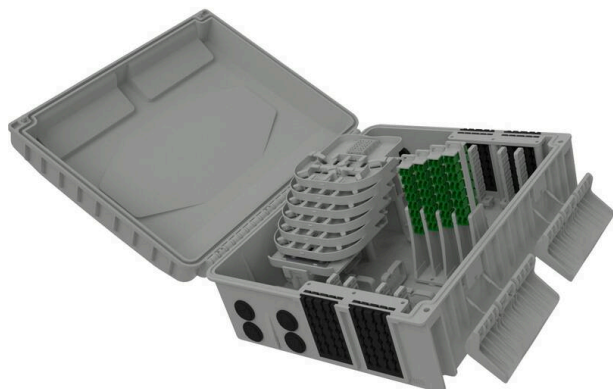

# Excel Encasa 48 Fibre Distribution Point with 32 LCA Connections + 2x 1:16 Splitter Grey

Item Code: 948-004

**excel**  
without compromise.

**FTTx**  
solutions

✕ Designated splitter area

✕ IP56 rated

✕ Accepts LC duplex or SC simplex

## Product Overview

The Encasa range of fibre distribution points have been designed to fit within the FTTx network. These enclosures can be aerial or wall mounted. Made from 100% virgin UL 94 V-0 rated material, UV stable and are IP56 rated, allowing them to be used in both internal and external applications. This Encasa fibre distribution point accommodates 48 fibres (using LC connections) or 32 fibres (using SC connections).

Flexibility is increased through the option to use the enclosure for traditional splicing of cables with a capacity of 120 fibres and the installation of pre-terminated cables via the 96 split gland cable exit points 48 on the top and bottom of the enclosure that accept both flat and round cable. The use of splitters is also possible with mounting positions for up to 12 units found under the splice trays. Each enclosure comes pre-loaded with APC adaptors and splitters.