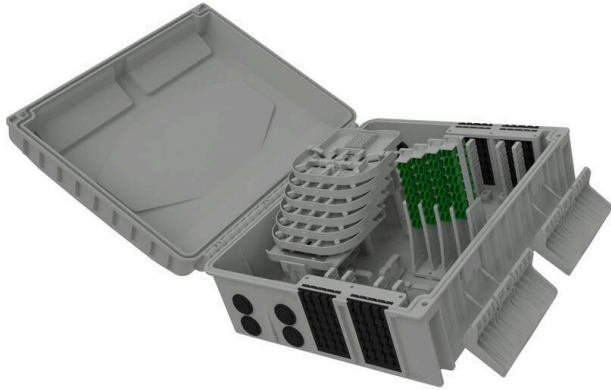

# Excel Encasa 48 Fibre Distribution Point with 48 LCA Connections + 3x 1:16 Splitter Grey

Item Code: 948-005

Designated splitter area

IP56 rated

Accepts LC quad or SC duplex flangless adaptors

Internal/external

## Product Overview

The Encasa range of fibre distribution points have been designed to fit within the FTTx network. These enclosures can be aerial or wall mounted. Made from 100% virgin UL 94 V-0 rated material, UV stable and are IP56 rated, allowing them to be used in both internal and external applications. This Encasa fibre distribution point accommodates 48 fibres (using LC connections) or 32 fibres (using SC connections).

Flexibility is increased through the option to use the enclosure for traditional splicing of cables with a capacity of 120 fibres and the installation of pre-terminated cables via the 96 split gland cable exit points 48 on the top and bottom of the enclosure that accept both flat and round cable. The use of splitters is also possible with mounting positions for up to 12 units found under the splice trays. Each enclosure comes pre-loaded with APC adaptors and splitters.