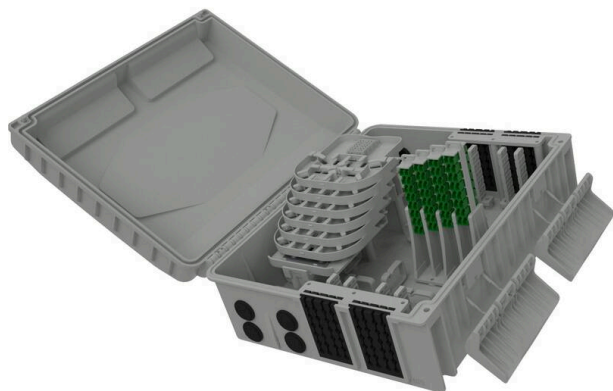

# Excel Encasa 48 Fibre Distribution Point with 32 LCA Connections + 1x 1:32 Splitter Grey

Item Code: 948-006

**excel**  
without compromise.

**FTTx**  
solutions

Designated splitter area

IP56 rated

Accepts LC quad or SC duplex flangless adaptors

## Product Overview

The Encasa range of fibre distribution points have been designed to fit within the FTTx network. These enclosures can be aerial or wall mounted. Made from 100% virgin UL 94 V-0 rated material, UV stable and are IP56 rated, allowing them to be used in both internal and external applications. This Encasa fibre distribution point accommodates 48 fibres (using LC connections) or 32 fibres (using SC connections).

Flexibility is increased through the option to use the enclosure for traditional splicing of cables with a capacity of 120 fibres and the installation of pre-terminated cables via the 96 split gland cable exit points 48 on the top and bottom of the enclosure that accept both flat and round cable. The use of splitters is also possible with mounting positions for up to 12 units found under the splice trays. Each enclosure comes pre-loaded with APC adaptors and splitters.