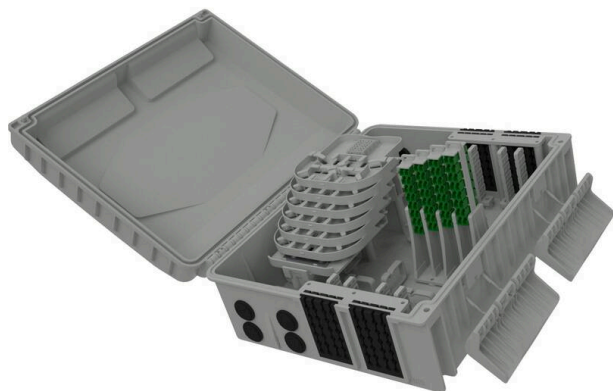

Excel Encasa 48 Fibre Distribution Point with 32 LCA Connections + 1x 1:32 Splitter Grey

Item Code: 948-006

excel
without compromise.

FTTx
solutions

✕ Designated splitter area

✕ IP56 rated

✕ Accepts LC duplex or SC simplex

✕ Internal/external

✕ UL 94 V-0

✕ RoHS compliant

Product Overview

The Encasa range of fibre distribution points have been designed to fit within the FTTx network. These enclosures can be aerial or wall mounted. Made from 100% virgin UL 94 V-0 rated material, UV stable and are IP56 rated, allowing them to be used in both internal and external applications. This Encasa fibre distribution point accommodates 48 fibres (using LC connections) or 32 fibres (using SC connections).

Flexibility is increased through the option to use the enclosure for traditional splicing of cables with a capacity of 120 fibres and the installation of pre-terminated cables via the 96 split gland cable exit points 48 on the top and bottom of the enclosure that accept both flat and round cable. The use of splitters is also possible with mounting positions for up to 12 units found under the splice trays. Each enclosure comes pre-loaded with APC adaptors and splitters.

The splitters are terminated with APC connections on the outgoing end and unterminated on the incoming end as standard. Options are available to have adaptors and standard pigtailed or loaded with adaptors only. The adaptor field has been designed so each stack of adaptors can be pulled up to allow better access to plug and unplug connections.