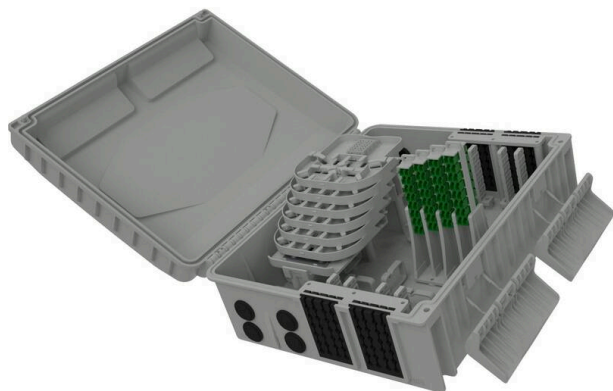

Excel Encasa 48 Fibre Distribution Point with 8 LCA Connections Black

Item Code: 948-010

excel
without compromise.

FTTx
solutions

Designated splitter area

IP56 rated

Accepts LC quad or SC duplex flangless adaptors

Internal/external

UL 94 V-0

RoHS compliant

Product Overview

The Encasa range of fibre distribution points have been designed to fit within the FTTx network. These enclosures can be aerial or wall mounted. Made from 100% virgin UL 94 V-0 rated material, UV stable and are IP56 rated, allowing them to be used in both internal and external applications. This Encasa fibre distribution point accommodates 48 fibres (using LC connections) or 32 fibres (using SC connections).

Flexibility is increased through the option to use the enclosure for traditional splicing of cables with a capacity of 120 fibres and the installation of pre-terminated cables via the 96 split gland cable exit points 48 on the top and bottom of the enclosure that accept both flat and round cable. The use of splitters is also possible with mounting positions for up to 12 units found under the splice trays. Each enclosure comes pre-loaded with APC adaptors and splitters.

The splitters are terminated with APC connections on the outgoing end and unterminated on the incoming end as standard. Options are available to have adaptors and standard pigtailed or loaded with adaptors only. The adaptor field has been designed so each stack of adaptors can be pulled up to allow better access to plug and unplug connections.