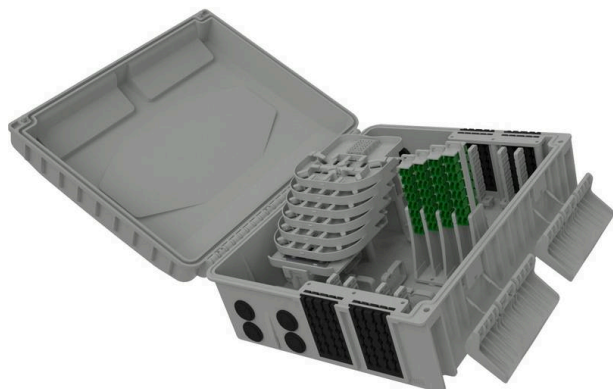

# Excel Encasa 48 Fibre Distribution Point with 8 LCA Connections Grey

Item Code: 948-011

**excel**  
without compromise.

**FTTx**  
solutions

✕ Designated splitter area

✕ IP56 rated

✕ Accepts LC duplex or SC simplex

## Product Overview

The Encasa range of fibre distribution points have been designed to fit within the FTTx network. These enclosures can be aerial or wall mounted. Made from 100% virgin UL 94 V-0 rated material, UV stable and are IP56 rated, allowing them to be used in both internal and external applications. This Encasa fibre distribution point accommodates 48 fibres (using LC connections) or 32 fibres (using SC connections).

Flexibility is increased through the option to use the enclosure for traditional splicing of cables with a capacity of 120 fibres and the installation of pre-terminated cables via the 96 split gland cable exit points 48 on the top and bottom of the enclosure that accept both flat and round cable. The use of splitters is also possible with mounting positions for up to 12 units found under the splice trays. Each enclosure comes pre-loaded with APC adaptors and splitters.