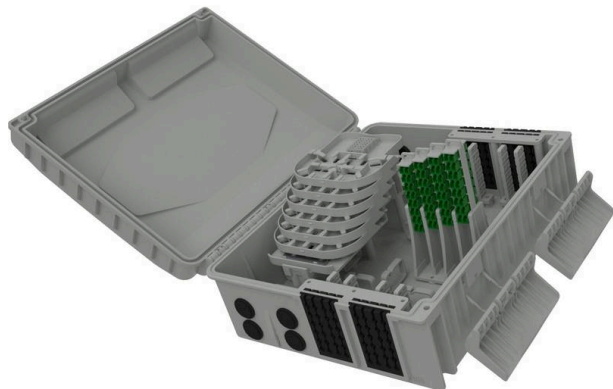

# Excel Encasa 48 Fibre Distribution Point with 12 LCA Connections Black

Item Code: 948-012

**excel**  
without compromise.

**FTTx**  
solutions

✕ Designated splitter area

✕ IP56 rated

✕ Accepts LC duplex or SC simplex

## Product Overview

The Encasa range of fibre distribution points have been designed to fit within the FTTx network. These enclosures can be aerial or wall mounted. Made from 100% virgin UL 94 V-0 rated material, UV stable and are IP56 rated, allowing them to be used in both internal and external applications. This Encasa fibre distribution point accommodates 48 fibres (using LC connections) or 32 fibres (using SC connections).

Flexibility is increased through the option to use the enclosure for traditional splicing of cables with a capacity of 120 fibres and the installation of pre-terminated cables via the 96 split gland cable exit points 48 on the top and bottom of the enclosure that accept both flat and round cable. The use of splitters is also possible with mounting positions for up to 12 units found under the splice trays. Each enclosure comes pre-loaded with APC adaptors and splitters.