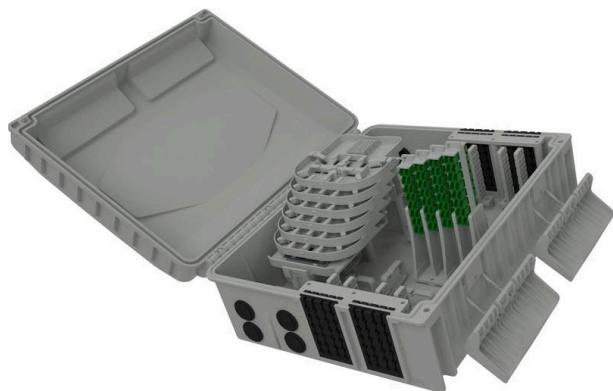

Excel Encasa 48 Fibre Distribution Point with 12 LCA Connections Grey

Item Code: 948-013

✕ Designated splitter area

✕ IP56 rated

✕ Accepts LC duplex or SC simplex

✕ Internal/external

✕ UL 94 V-0

✕ RoHS compliant

Product Overview

The Encasa range of fibre distribution points have been designed to fit within the FTTx network. These enclosures can be aerial or wall mounted. Made from 100% virgin UL 94 V-0 rated material, UV stable and are IP56 rated, allowing them to be used in both internal and external applications. This Encasa fibre distribution point accommodates 48 fibres (using LC connections) or 32 fibres (using SC connections).

Flexibility is increased through the option to use the enclosure for traditional splicing of cables with a capacity of 120 fibres and the installation of pre-terminated cables via the 96 split gland cable exit points 48 on the top and bottom of the enclosure that accept both flat and round cable. The use of splitters is also possible with mounting positions for up to 12 units found under the splice trays. Each enclosure comes pre-loaded with APC adaptors and splitters.

The splitters are terminated with APC connections on the outgoing end and unterminated on the incoming end as standard. Options are available to have adaptors and standard pigtailed or loaded with adaptors only. The adaptor field has been designed so each stack of adaptors can be pulled up to allow better access to plug and unplug connections.