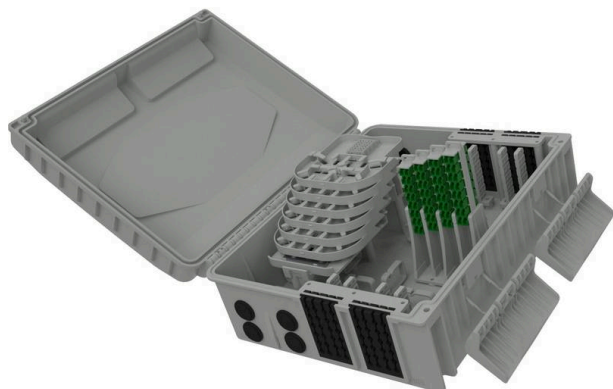

Excel Encasa 48 Fibre Distribution Point with 12 LCA Connections Grey

Item Code: 948-013

excel
without compromise.

FTTx
solutions

✕ Designated splitter area

✕ IP56 rated

✕ Accepts LC duplex or SC simplex

✕ Internal/external

✕ UL 94 V-0

✕ RoHS compliant

Product Overview

The Encasa range of fibre distribution points have been designed to fit within the FTTx network. These enclosures can be aerial or wall mounted. Made from 100% virgin UL 94 V-0 rated material, UV stable and are IP56 rated, allowing them to be used in both internal and external applications. This Encasa fibre distribution point accommodates 48 fibres (using LC connections) or 32 fibres (using SC connections).

Flexibility is increased through the option to use the enclosure for traditional splicing of cables with a capacity of 120 fibres and the installation of pre-terminated cables via the 96 split gland cable exit points 48 on the top and bottom of the enclosure that accept both flat and round cable. The use of splitters is also possible with mounting positions for up to 12 units found under the splice trays. Each enclosure comes pre-loaded with APC adaptors and splitters.

The splitters are terminated with APC connections on the outgoing end and unterminated on the incoming end as standard. Options are available to have adaptors and standard pigtailed or loaded with adaptors only. The adaptor field has been designed so each stack of adaptors can be pulled up to allow better access to plug and unplug connections.