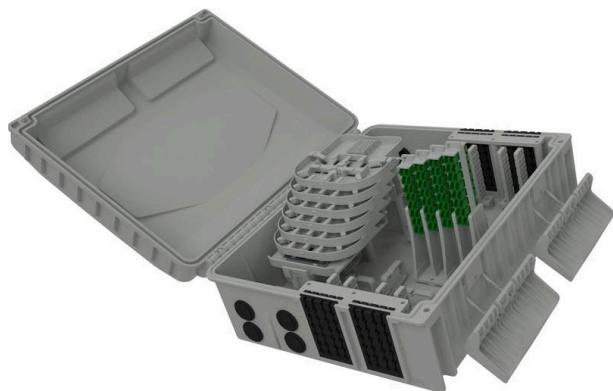

Excel Encasa 48 Fibre Distribution Point with 16 LCA Connections Black

Item Code: 948-014

excel
without compromise.

FTTx
solutions

✕ Designated splitter area

✕ IP56 rated

✕ Accepts LC duplex or SC simplex

✕ Internal/external

✕ UL 94 V-0

✕ RoHS compliant

Product Overview

The Encasa range of fibre distribution points have been designed to fit within the FTTx network. These enclosures can be aerial or wall mounted. Made from 100% virgin UL 94 V-0 rated material, UV stable and are IP56 rated, allowing them to be used in both internal and external applications. This Encasa fibre distribution point accommodates 48 fibres (using LC connections) or 32 fibres (using SC connections).

Flexibility is increased through the option to use the enclosure for traditional splicing of cables with a capacity of 120 fibres and the installation of pre-terminated cables via the 96 split gland cable exit points 48 on the top and bottom of the enclosure that accept both flat and round cable. The use of splitters is also possible with mounting positions for up to 12 units found under the splice trays. Each enclosure comes pre-loaded with APC adaptors and splitters.

The splitters are terminated with APC connections on the outgoing end and unterminated on the incoming end as standard. Options are available to have adaptors and standard pigtailed or loaded with adaptors only. The adaptor field has been designed so each stack of adaptors can be pulled up to allow better access to plug and unplug connections.