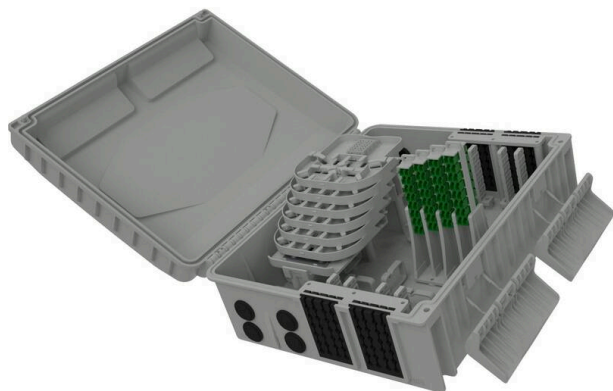

Excel Encasa 48 Fibre Distribution Point with 32 LCA Connections Black

Item Code: 948-018

Designated splitter area

IP56 rated

Accepts LC quad or SC duplex flangless adaptors

Internal/external

UL 94 V-0

RoHS compliant

Product Overview

The Encasa range of fibre distribution points have been designed to fit within the FTTx network. These enclosures can be aerial or wall mounted. Made from 100% virgin UL 94 V-0 rated material, UV stable and are IP56 rated, allowing them to be used in both internal and external applications. This Encasa fibre distribution point accommodates 48 fibres (using LC connections) or 32 fibres (using SC connections).

Flexibility is increased through the option to use the enclosure for traditional splicing of cables with a capacity of 120 fibres and the installation of pre-terminated cables via the 96 split gland cable exit points 48 on the top and bottom of the enclosure that accept both flat and round cable. The use of splitters is also possible with mounting positions for up to 12 units found under the splice trays. Each enclosure comes pre-loaded with APC adaptors and splitters.

The splitters are terminated with APC connections on the outgoing end and unterminated on the incoming end as standard. Options are available to have adaptors and standard pigtailed or loaded with adaptors only. The adaptor field has been designed so each stack of adaptors can be pulled up to allow better access to plug and unplug connections.