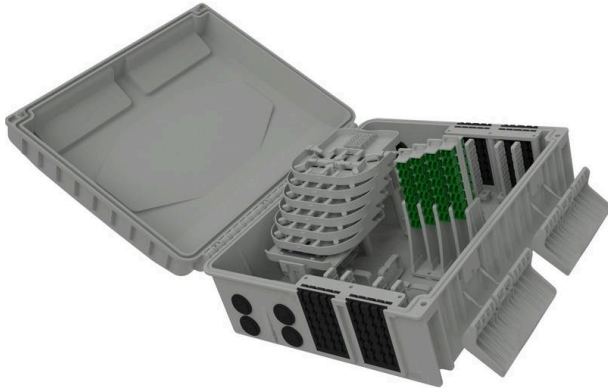

# Excel Encasa 48 Fibre Distribution Point with 32 LCA Connections Grey

Item Code: 948-019

✕ Designated splitter area

✕ IP56 rated

✕ Accepts LC duplex or SC simplex

✕ Internal/external

✕ UL 94 V-0

✕ RoHS compliant

## Product Overview

The Encasa range of fibre distribution points have been designed to fit within the FTTx network. These enclosures can be aerial or wall mounted. Made from 100% virgin UL 94 V-0 rated material, UV stable and are IP56 rated, allowing them to be used in both internal and external applications. This Encasa fibre distribution point accommodates 48 fibres (using LC connections) or 32 fibres (using SC connections).

Flexibility is increased through the option to use the enclosure for traditional splicing of cables with a capacity of 120 fibres and the installation of pre-terminated cables via the 96 split gland cable exit points 48 on the top and bottom of the enclosure that accept both flat and round cable. The use of splitters is also possible with mounting positions for up to 12 units found under the splice trays. Each enclosure comes pre-loaded with APC adaptors and splitters.

The splitters are terminated with APC connections on the outgoing end and unterminated on the incoming end as standard. Options are available to have adaptors and standard pigtailed or loaded with adaptors only. The adaptor field has been designed so each stack of adaptors can be pulled up to allow better access to plug and unplug connections.