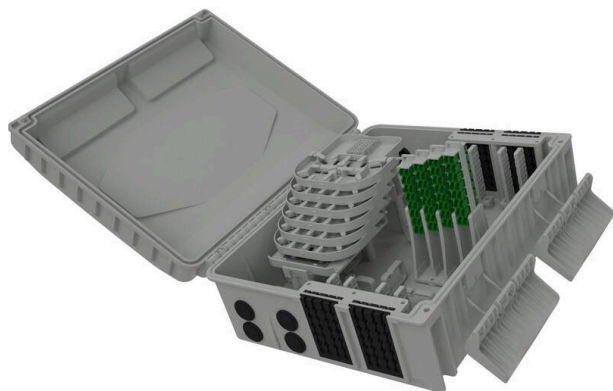

Excel Encasa 48 Fibre Distribution Point with 32 LCA Connections Grey

Item Code: 948-019

excel
without compromise.

FTTx
solutions

✕ Designated splitter area

✕ IP56 rated

✕ Accepts LC duplex or SC simplex

✕ Internal/external

✕ UL 94 V-0

✕ RoHS compliant

Product Overview

The Encasa range of fibre distribution points have been designed to fit within the FTTx network. These enclosures can be aerial or wall mounted. Made from 100% virgin UL 94 V-0 rated material, UV stable and are IP56 rated, allowing them to be used in both internal and external applications. This Encasa fibre distribution point accommodates 48 fibres (using LC connections) or 32 fibres (using SC connections).

Flexibility is increased through the option to use the enclosure for traditional splicing of cables with a capacity of 120 fibres and the installation of pre-terminated cables via the 96 split gland cable exit points 48 on the top and bottom of the enclosure that accept both flat and round cable. The use of splitters is also possible with mounting positions for up to 12 units found under the splice trays. Each enclosure comes pre-loaded with APC adaptors and splitters.

The splitters are terminated with APC connections on the outgoing end and unterminated on the incoming end as standard. Options are available to have adaptors and standard pigtailed or loaded with adaptors only. The adaptor field has been designed so each stack of adaptors can be pulled up to allow better access to plug and unplug connections.