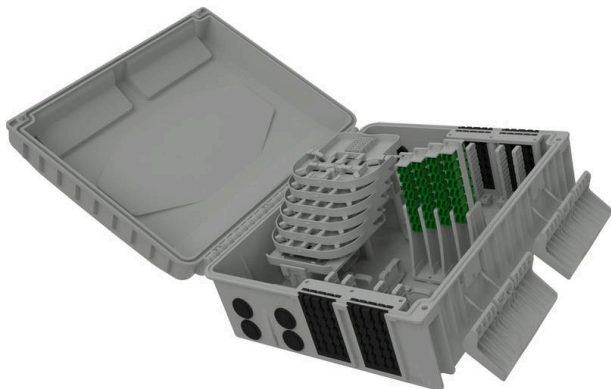

Excel Encasa 48 Fibre Distribution Point with 36 LCA Connections Grey

Item Code: 948-021

excel
without compromise.

FTTx
solutions

✕ Designated splitter area

✕ IP56 rated

✕ Accepts LC duplex or SC simplex

✕ Internal/external

✕ UL 94 V-0

✕ RoHS compliant

Product Overview

The Encasa range of fibre distribution points have been designed to fit within the FTTx network. These enclosures can be aerial or wall mounted. Made from 100% virgin UL 94 V-0 rated material, UV stable and are IP56 rated, allowing them to be used in both internal and external applications. This Encasa fibre distribution point accommodates 48 fibres (using LC connections) or 32 fibres (using SC connections).

Flexibility is increased through the option to use the enclosure for traditional splicing of cables with a capacity of 120 fibres and the installation of pre-terminated cables via the 96 split gland cable exit points 48 on the top and bottom of the enclosure that accept both flat and round cable. The use of splitters is also possible with mounting positions for up to 12 units found under the splice trays. Each enclosure comes pre-loaded with APC adaptors and splitters.

The splitters are terminated with APC connections on the outgoing end and unterminated on the incoming end as standard. Options are available to have adaptors and standard pigtailed or loaded with adaptors only. The adaptor field has been designed so each stack of adaptors can be pulled up to allow better access to plug and unplug connections.