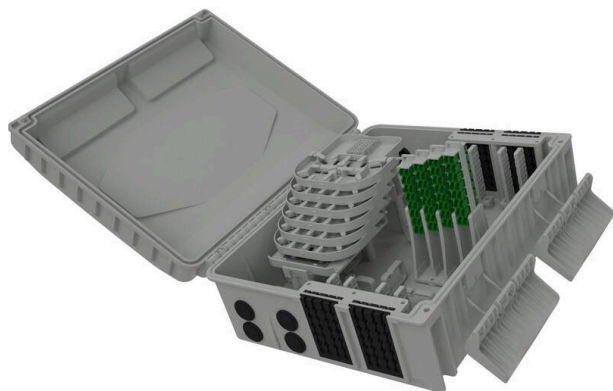

# Excel Encasa 48 Fibre Distribution Point with 48 LCA Connections Black

Item Code: 948-022

**excel**  
without compromise.

**FTTx**  
solutions

✕ Designated splitter area

✕ IP56 rated

✕ Accepts LC duplex or SC simplex

## Product Overview

The Encasa range of fibre distribution points have been designed to fit within the FTTx network. These enclosures can be aerial or wall mounted. Made from 100% virgin UL 94 V-0 rated material, UV stable and are IP56 rated, allowing them to be used in both internal and external applications. This Encasa fibre distribution point accommodates 48 fibres (using LC connections) or 32 fibres (using SC connections).

Flexibility is increased through the option to use the enclosure for traditional splicing of cables with a capacity of 120 fibres and the installation of pre-terminated cables via the 96 split gland cable exit points 48 on the top and bottom of the enclosure that accept both flat and round cable. The use of splitters is also possible with mounting positions for up to 12 units found under the splice trays. Each enclosure comes pre-loaded with APC adaptors and splitters.