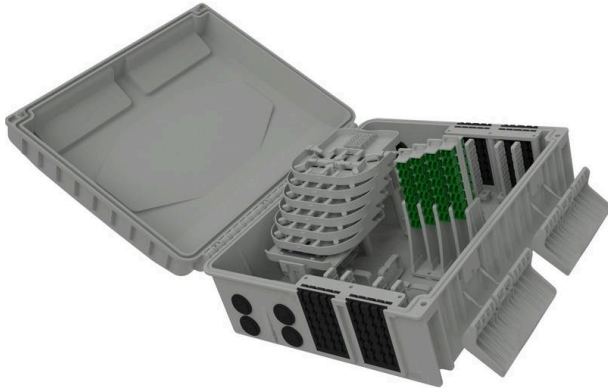

Excel Encasa 48 Fibre Distribution Point with 48 LCA Connections Black

Item Code: 948-022

✕ Designated splitter area

✕ IP56 rated

✕ Accepts LC duplex or SC simplex

✕ Internal/external

✕ UL 94 V-0

✕ RoHS compliant

Product Overview

The Encasa range of fibre distribution points have been designed to fit within the FTTx network. These enclosures can be aerial or wall mounted. Made from 100% virgin UL 94 V-0 rated material, UV stable and are IP56 rated, allowing them to be used in both internal and external applications. This Encasa fibre distribution point accommodates 48 fibres (using LC connections) or 32 fibres (using SC connections).

Flexibility is increased through the option to use the enclosure for traditional splicing of cables with a capacity of 120 fibres and the installation of pre-terminated cables via the 96 split gland cable exit points 48 on the top and bottom of the enclosure that accept both flat and round cable. The use of splitters is also possible with mounting positions for up to 12 units found under the splice trays. Each enclosure comes pre-loaded with APC adaptors and splitters.

The splitters are terminated with APC connections on the outgoing end and unterminated on the incoming end as standard. Options are available to have adaptors and standard pigtailed or loaded with adaptors only. The adaptor field has been designed so each stack of adaptors can be pulled up to allow better access to plug and unplug connections.