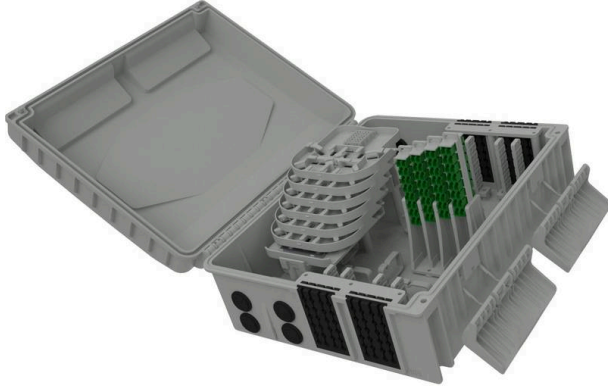

Excel Encasa 48 Fibre Distribution Point with 4 LCA Connections + 1x 1:4 Splitter Black

Item Code: 948-040

✕ Designated splitter area

✕ IP56 rated

✕ Accepts LC duplex or SC simplex

✕ Internal/external

✕ UL 94 V-0

✕ RoHS compliant

Product Overview

The Encasa range of fibre distribution points have been designed to fit within the FTTx network. These enclosures can be aerial or wall mounted. Made from 100% virgin UL 94 V-0 rated material, UV stable and are IP56 rated, allowing them to be used in both internal and external applications. This Encasa fibre distribution point accommodates 48 fibres (using LC connections) or 32 fibres (using SC connections).

Flexibility is increased through the option to use the enclosure for traditional splicing of cables with a capacity of 120 fibres and the installation of pre-terminated cables via the 96 split gland cable exit points 48 on the top and bottom of the enclosure that accept both flat and round cable. The use of splitters is also possible with mounting positions for up to 12 units found under the splice trays. Each enclosure comes pre-loaded with APC adaptors and splitters.

The splitters are terminated with APC connections on the outgoing end and unterminated on the incoming end as standard. Options are available to have adaptors and standard pigtailed or loaded with adaptors only. The adaptor field has been designed so each stack of adaptors can be pulled up to allow better access to plug and unplug connections.