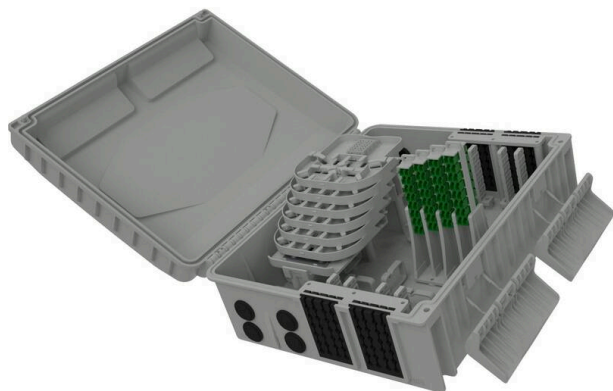

Excel Encasa 48 Fibre Distribution Point with 4 LCA Connections + 1x 1:4 Splitter Grey

Item Code: 948-041

excel
without compromise.

FTTx
solutions

Designated splitter area

IP56 rated

Accepts LC quad or SC duplex flangless adaptors

Internal/external

UL 94 V-0

RoHS compliant

Product Overview

The Encasa range of fibre distribution points have been designed to fit within the FTTx network. These enclosures can be aerial or wall mounted. Made from 100% virgin UL 94 V-0 rated material, UV stable and are IP56 rated, allowing them to be used in both internal and external applications. This Encasa fibre distribution point accommodates 48 fibres (using LC connections) or 32 fibres (using SC connections).

Flexibility is increased through the option to use the enclosure for traditional splicing of cables with a capacity of 120 fibres and the installation of pre-terminated cables via the 96 split gland cable exit points 48 on the top and bottom of the enclosure that accept both flat and round cable. The use of splitters is also possible with mounting positions for up to 12 units found under the splice trays. Each enclosure comes pre-loaded with APC adaptors and splitters.

The splitters are terminated with APC connections on the outgoing end and unterminated on the incoming end as standard. Options are available to have adaptors and standard pigtailed or loaded with adaptors only. The adaptor field has been designed so each stack of adaptors can be pulled up to allow better access to plug and unplug connections.